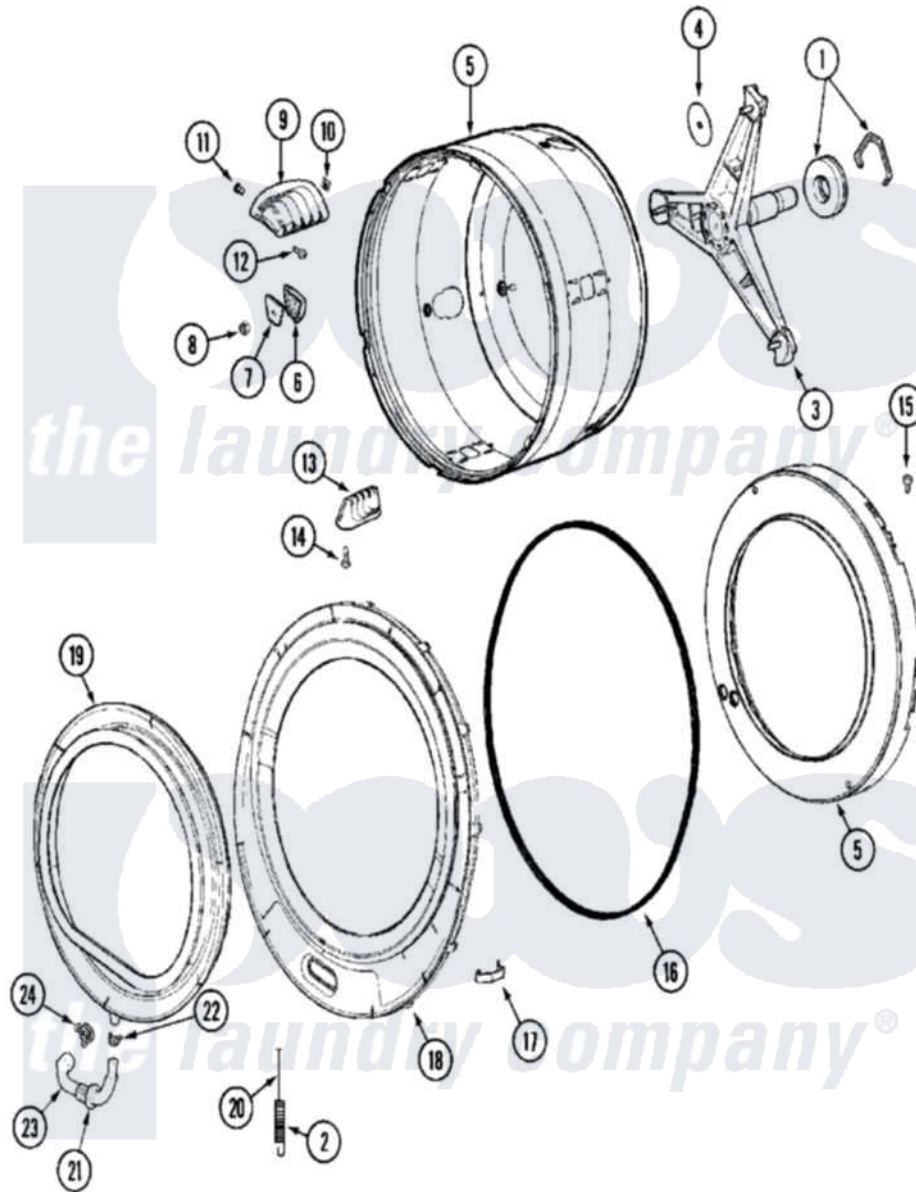

Maytag MAH14PNAWW 08 - SPINNER ASSEMBLY & OUTER TUB COVER

Maytag Commercial Maytag MAH14PNAWW Washer Parts Diagram 08 - SPINNER ASSEMBLY & OUTER TUB COVER

Click on the part number to view part

Item	Original Part Number	Replaced By	Status	Part Description
001	12001478	12002022		Lip Seal Kit
002	22002099			Spring, Tub
003	22001994	W10181639		Support
"	22002123			Tube, Molykote
"	22002897	W10181639		Support
004	22002023			Washer, Plastic
005	22002026	98084		Clip, Airdome
"	22002115	6-2717080		Spinner As
006	22002021	22002482		Washer, Profile
007	22002020			Washer, Spinner Support
008	22002122	2207454		Nut, Hex
009	22001985			Baffle, Drip
010	22002009			Grommet, Baffle
011	22001999			Grommet, Baffle
012	22002325	22003556		Screw, Baffle
013	22001986			Baffle, Drip

014	22002059		Screw, Baffle
015	22002028	Not Available	PART NEVER USED IN PRODUCTION
"	NLA	Not Available	SCREW, BALANCE RING
016	22002077		Seal, Tub Cover
017	22002050		Clip, Tub To Cover
018	22002238	22003212	Cover, Tub --W
"	22002961	22003212	Cover, Tub --W
"	22003074		Guard, Hose
"	22003212		Cover, Tub --W
019	12001772	12002533	Boot Kit
"	22001978	12002533	Boot Kit
020	22002105	22002327	Wire, Boot Clamp