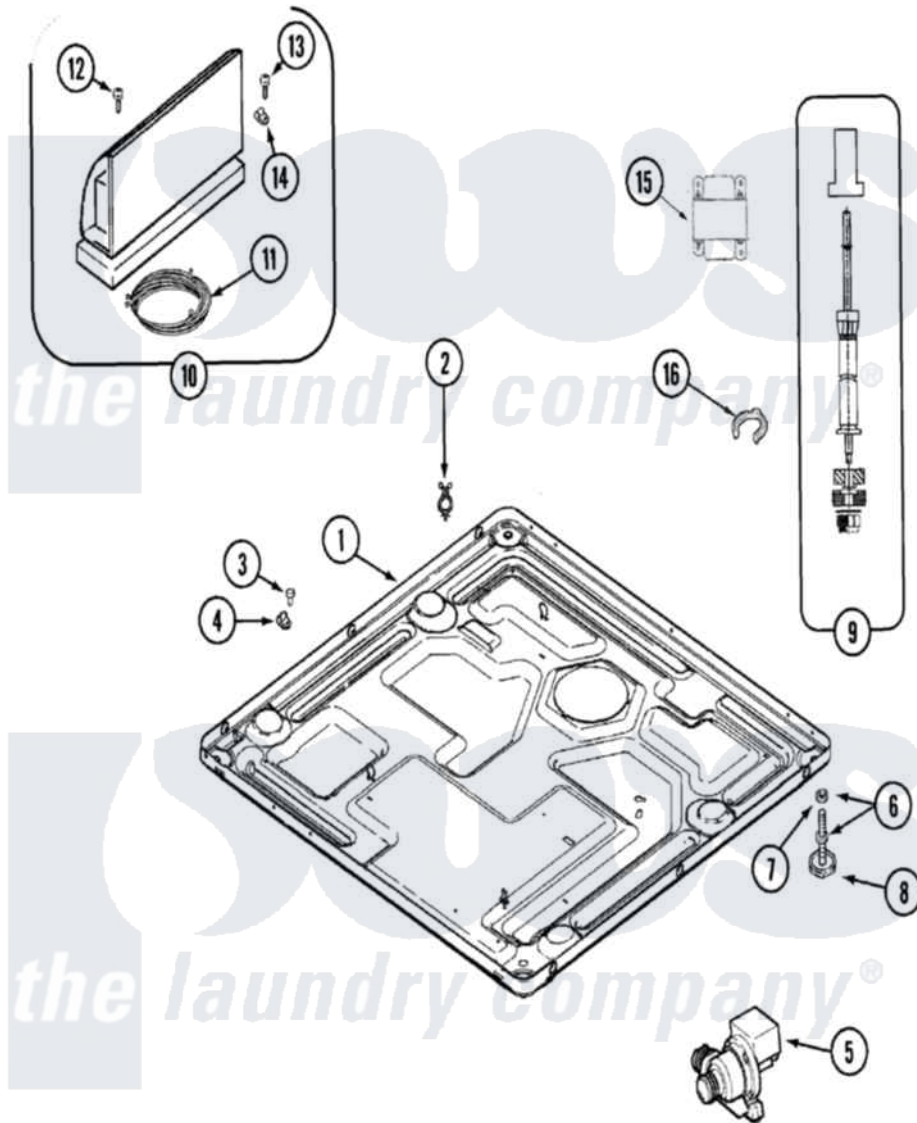

Maytag MAH14PNAWW 09 - BASE

Maytag [Commercial Maytag MAH14PNAWW Washer Parts](#) Parts Diagram 09 - BASE
 Click on the part number to view part

Item	Original Part Number	Replaced By	Status	Part Description
001	22002240	22003435		Base, Assembly
002	315471	22003298		Retainer, Wire
003	212276	W10116760		Screw
004	22002014			Clip, Harness To Support
005	22001982	22003059		Pump, Drain
"	22002939	22003059		Pump, Drain
006	22001915	22003544		Adjustable Leg W/Foot And Nut
007	Y052740	62739		Nut, Lock
008	210684			Foot, Adjustable Leg
009	22001988			Strut Assembly-Rear