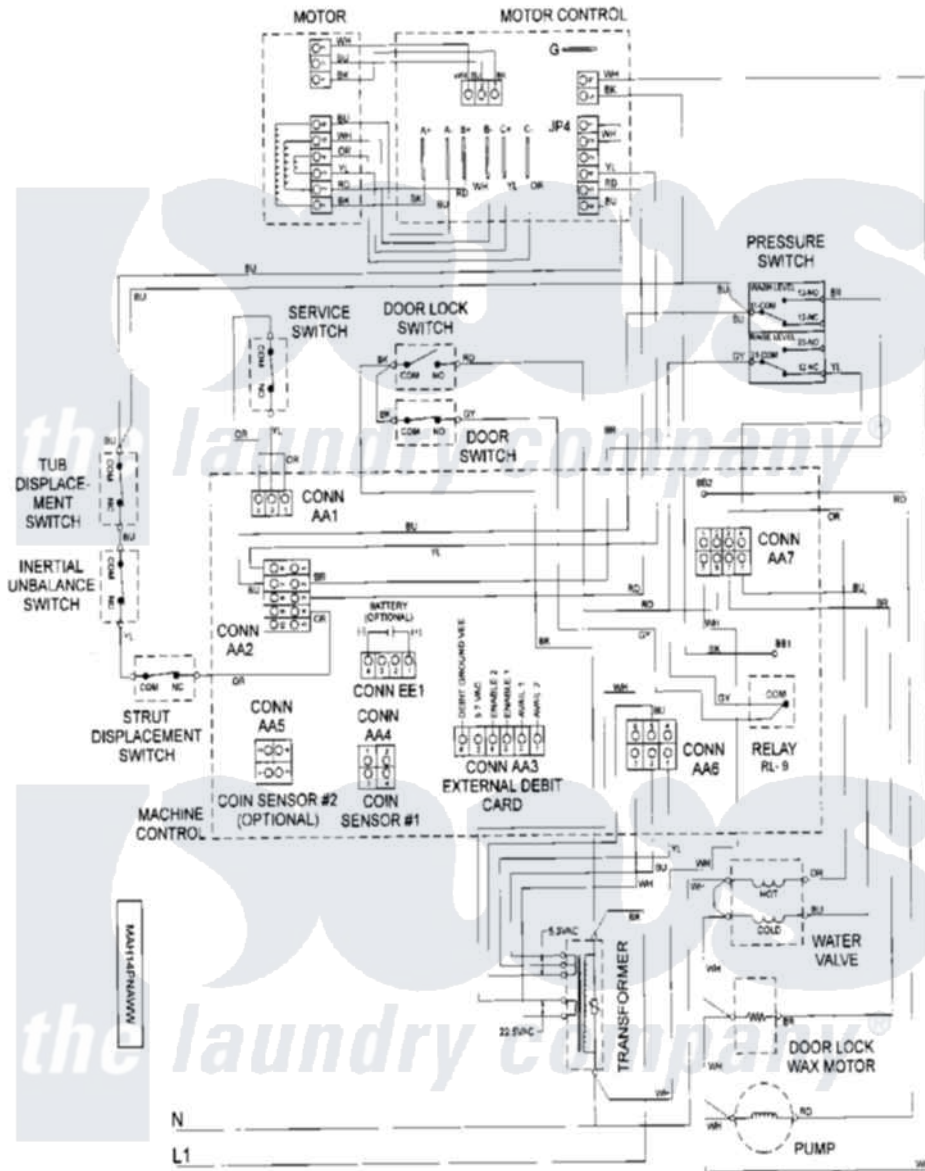

# Maytag MAH14PNAWW 10 - WIRING INFORMATION

Maytag Commercial Maytag MAH14PNAWW Washer Parts Parts Diagram 10 - WIRING INFORMATION  
 Click on the part number to view part

Item	Original Part Number	Replaced By	Status	Part Description
001	NLA		Not Available	WIRING INFORMATION