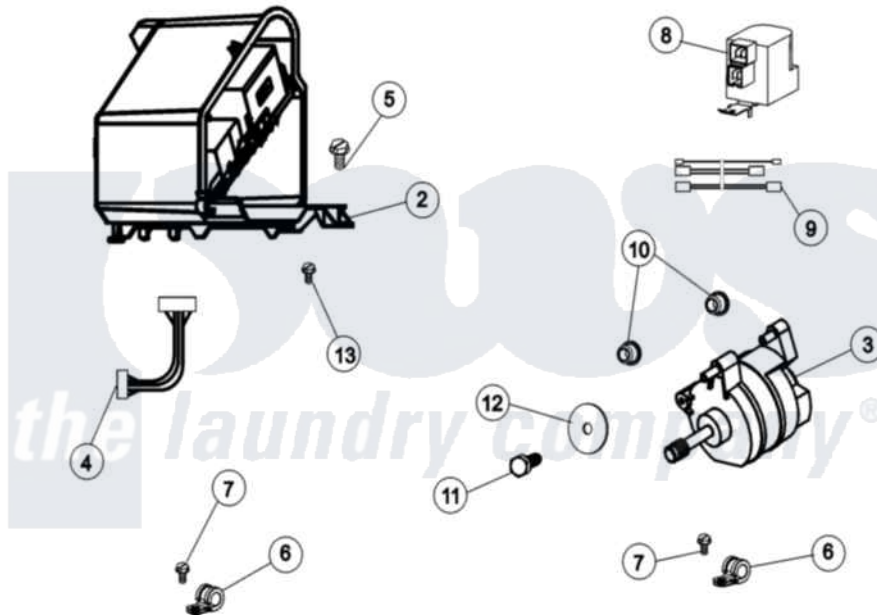

Maytag MAH14PNAWW 11 - MOTOR & MOTOR CONTROL

(SEE TEXT FOR ITEMS 2, 3, 4 AND 8)

Maytag [Commercial Maytag MAH14PNAWW Washer Parts](#) Parts Diagram 11 - MOTOR & MOTOR CONTROL
 Click on the part number to view part

Item	Original Part Number	Replaced By	Status	Part Description
001	12002039			Neptune Motor Conversion Kit
002	22004046			Control Assembly, Motor
003	22003856			Motor, Variable Speed
004	22004047	22004212		Motor Harness
005	33002190			SCrew, C BraCe, BraCket, Cabinet
006	22004102			P Clips
007	22002300	9740848		Screw, Mixing Valve Mounting
008	22003854	22003858		EMI Suppression Filter, 16a
009	22004101			Repair Jumper Harness
010	22003329			Isolator, Motor
011	22003686			Bolt, Motor
012	22002320			Washer, Belt Tension Bolt
013	22004103			Screw