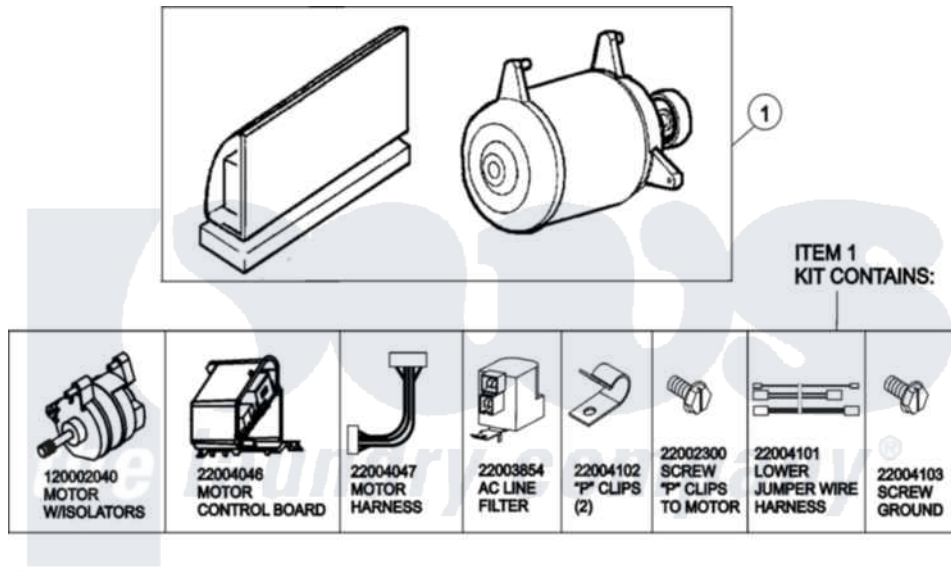

Maytag MAH14PNAWW 11 - MOTOR & MOTOR CONTROL

(SEE TEXT FOR ITEMS 2, 3, 4 AND 8)

Maytag [Commercial Maytag MAH14PNAWW Washer Parts](#) Parts Diagram 11 - MOTOR & MOTOR CONTROL
 Click on the part number to view part

Item	Original Part Number	Replaced By	Status	Part Description
001	12002039			Neptune Motor Conversion Kit
002	22004046			Control Assembly, Motor
003	22003856			Motor, Variable Speed
004	22004047	22004212		Motor Harness
005	33002190			SCrew, C BraCe, BraCket, Cabinet
006	22004102			P Clips
007	22002300	9740848		Screw, Mixing Valve Mounting
008	22003854	22003858		EMI Suppression Filter, 16a
009	22004101			Repair Jumper Harness
010	22003329			Isolator, Motor
011	22003686			Bolt, Motor
012	22002320			Washer, Belt Tension Bolt
013	22004103			Screw