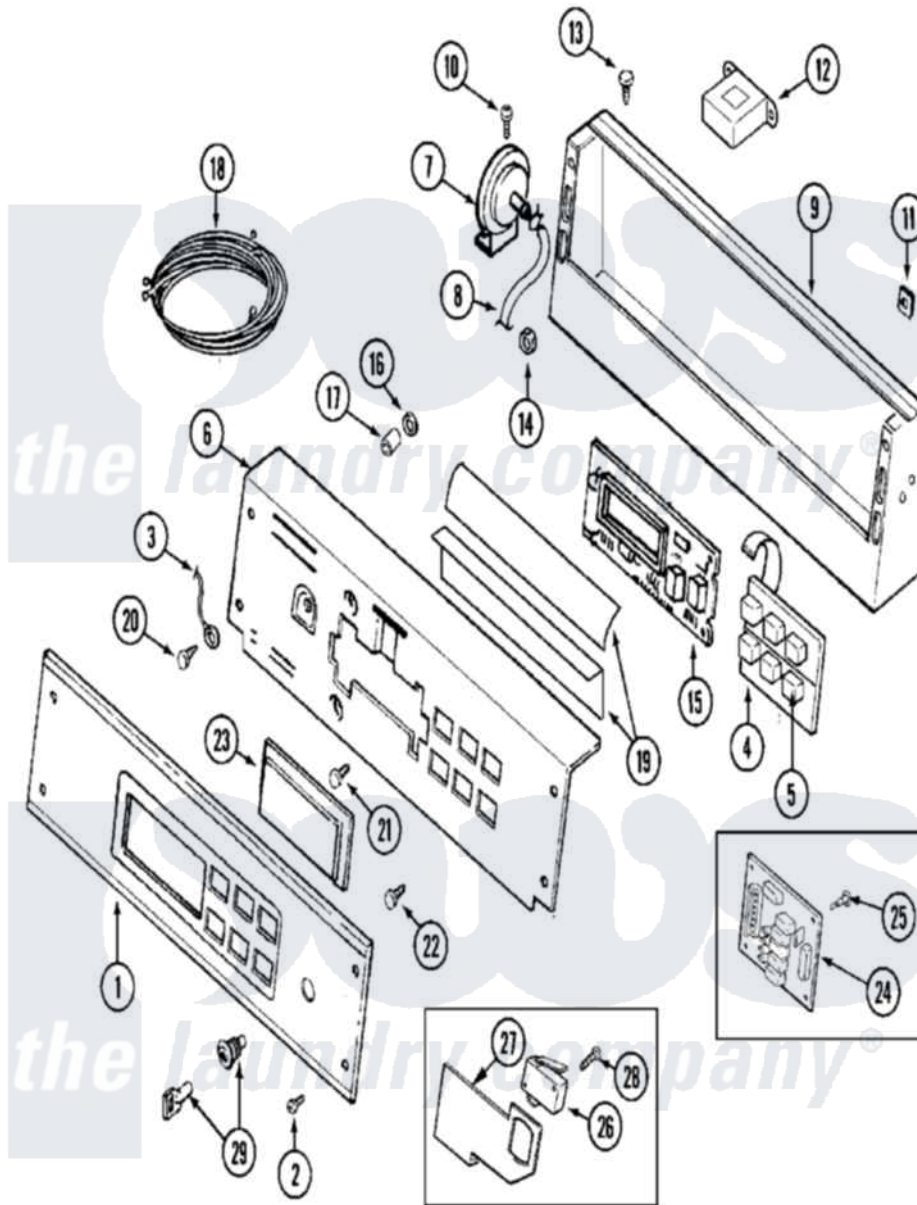

Maytag MAH14PNBAW 01 - CONTROL PANEL

Maytag Commercial Maytag MAH14PNBAW Washer Parts Parts Diagram 01 - CONTROL PANEL
 Click on the part number to view part

Item	Original Part Number	Replaced By	Status	Part Description
001	22002346			Panel, Control
"	22003656			Panel, Control Assembly
002	215506			Screw, Control Panel Overlay
003	205810			Wire, Ground
004	206808	W10135389		Push Button And Switch Assembly
"	215527	W10140652		Screw, 6-20 X 1/2
005	215517	W10131113		Push Button
006	22003090			Switch And Back Brkt Assembly
007	22002994			Switch, Pressure
008	22002010			Hose, Pressure Switch
009	22003089			Console
010	22001996	3370225		Screw
011	215003			Fastener, Panel And Bracket
012	22001960			Transformer
013	211251			Screw, Transformer

014	22001419		Nut, Transformer
015	22003560	22003703	Board, Control
016	912077		Locknut, Reader Harness
017	33001204		Stand-Off, Ccontrol Board
018	22002945		Harness, Wire
"	33002090		Harness, Service
019	22002954		Deflector, Water
020	211252		Screw, Ground Wire
021	215526		Screw, Circuit Board
022	215527	W10140652	Screw, 6-20 X 1/2
023	22001962	W10131114	Cover, Display
024	22002942	22004172	Relay Board Drs
025	22002943		Stand-Off
026	22003063		Shield, Programming Switch
"	22003578		Switch, Sensor-Export
027	33001982		Bracket, Switch Mounting
028	22002368		Screw, Sensor Switch Bracket
029	213750	W10133266	Cam-Lock
"	Y206081	W10116737	Lock