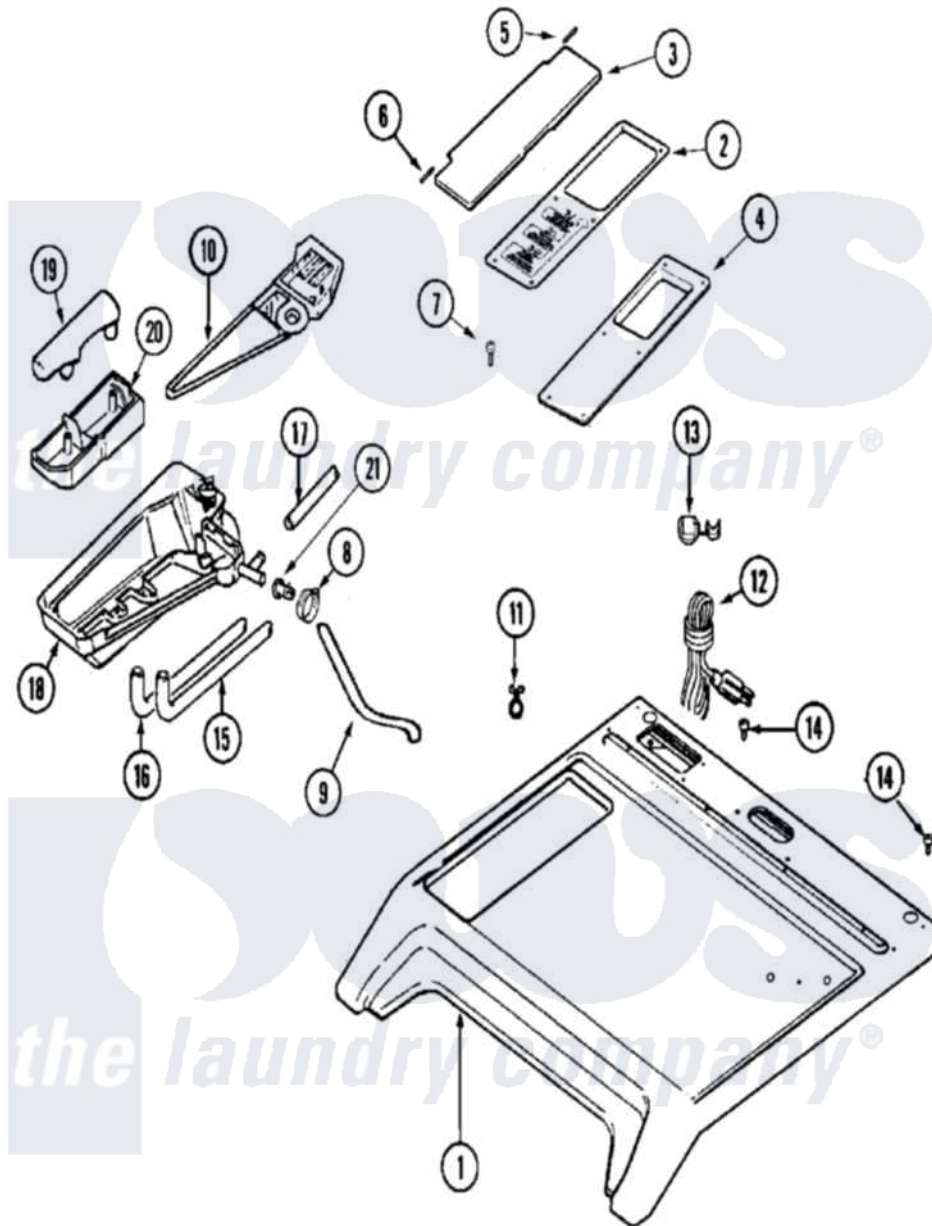

# Maytag MAH14PNBAW 02 - TOP

Maytag [Commercial Maytag MAH14PNBAW Washer Parts](#) Parts Diagram 02 - TOP  
 Click on the part number to view part

Item	Original Part Number	Replaced By	Status	Part Description
001	22003584	<a href="#">22004180</a>		Cover, Top
"	NLA		Not Available	COVER, TOP (WHT)
002	22002032		Not Available	COVER, COMM. DISPENSER (WHT)
"	W10124350		Not Available	NOT REQUIRED PART OR SEE NOTE
003	<a href="#">22002941</a>			Lid, Dispenser Commercial
004	22002940	<a href="#">22003665</a>		Bezel, Dispenser
005	Y912678	<a href="#">6-912678</a>		Pin- Hinge
006	<a href="#">Y912679</a>			Pin, Hinge
007	<a href="#">22002031</a>			Palnut, Bezel
"	22002060	<a href="#">400021-1</a>		Screw
008	22002054	<a href="#">285655</a>		Clamp, Hose
009	<a href="#">22002556</a>			Screw, Baffle
010	<a href="#">22002555</a>			Flume, Dispenser
011	212276	<a href="#">W10116760</a>		Screw
"	22002027	<a href="#">74007164</a>		Lock- Purs