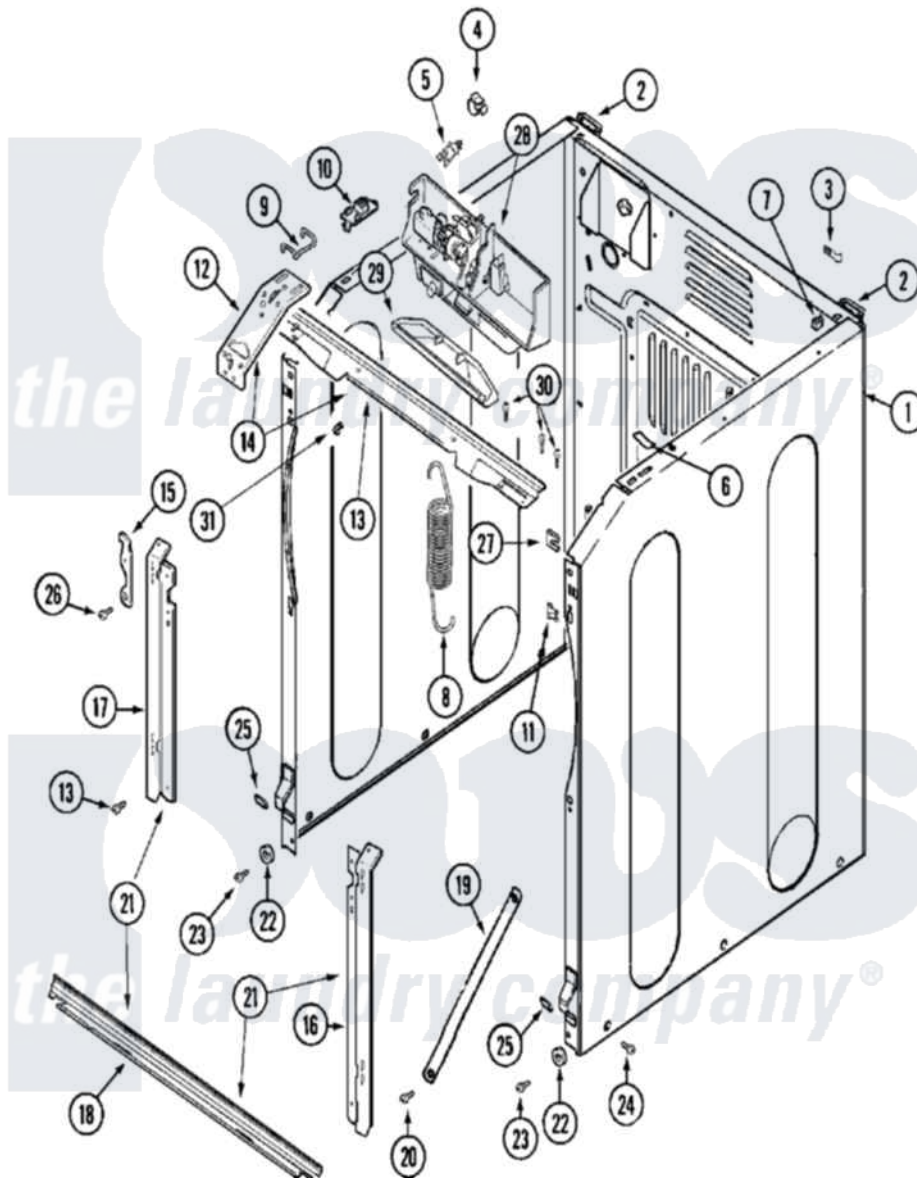

Maytag MAH14PNBAW 03 - CABINET-FRONT

Maytag Commercial Maytag MAH14PNBAW Washer Parts Parts Diagram 03 - CABINET-FRONT
 Click on the part number to view part

Item	Original Part Number	Replaced By	Status	Part Description
001	22003639			Cabinet Assembly
"	NLA		Not Available	CABINET ASSY. (WHT)
002	22001995			Screw Note: Screw, Tumbler Front And Shroud
"	22003367	22004095		Hinge, Plastic
003	22002178			Bracket, Air Dome Hose
"	22002925	3370225		Screw
004	22002014			Clip, Harness To Support
005	22003298			Retainer, Wire
006	33001836			Strap, Top Cover Support
007	310933	33002194		Nut, Speed
008	22002100			Spring
009	22002297			Support, Spring
010	22001997			Spacer, Top Cover
011	22002239			Clip, Front Panel
012	22002090			Brace, Corner
"	22002292			Brace, Corner

"	22003622		Brace, Corner
"	22003623		Brace, Corner
013	22002015		Support, Door Lock
"	22003626		Support, Door Lock
014	22003637		BRACE ASSEMBLY, TOP CROSS CONTAINS ITEMS 12 & 13
015	22002247	33002597	Hook, Security
016	22003224		Bracket, Shroud
"	22003625		Bracket, Shroud Support
017	22002985		Bracket, Shroud
"	22003624		Bracket, Shroud Support
018	22002505	Not Available	BRIDGE, SHROUD SUPPORT
"	22003664		Support, Lower Shroud
019	22002767		Brace, Cross
020	22001995		Screw Note: Screw, Tumbler Front And Shroud
021	22003638	22003652	Shroud Support Assembly
022	22002025		Disc, Front Panel Spacer
023	22001995		Screw Note: Screw, Tumbler Front And Shroud
024	213007		Xfor Cabinet See Cabinet, Back
"	22003409	213007	Xfor Cabinet See Cabinet, Back
025	22002239		Clip, Front Panel
026	22001995		Screw Note: Screw, Tumbler Front And Shroud
027	22002049		Clip Note: Clip, Front Panel
028	22002119		Motor, Wax
"	NLA	Not Available	LATCH, ASSY. (COMMERCIAL)
029	22002957		Cover, Latch Assembly
030	22001995		Screw Note: Screw, Tumbler Front And Shroud
031	22002014		Clip, Harness To Support