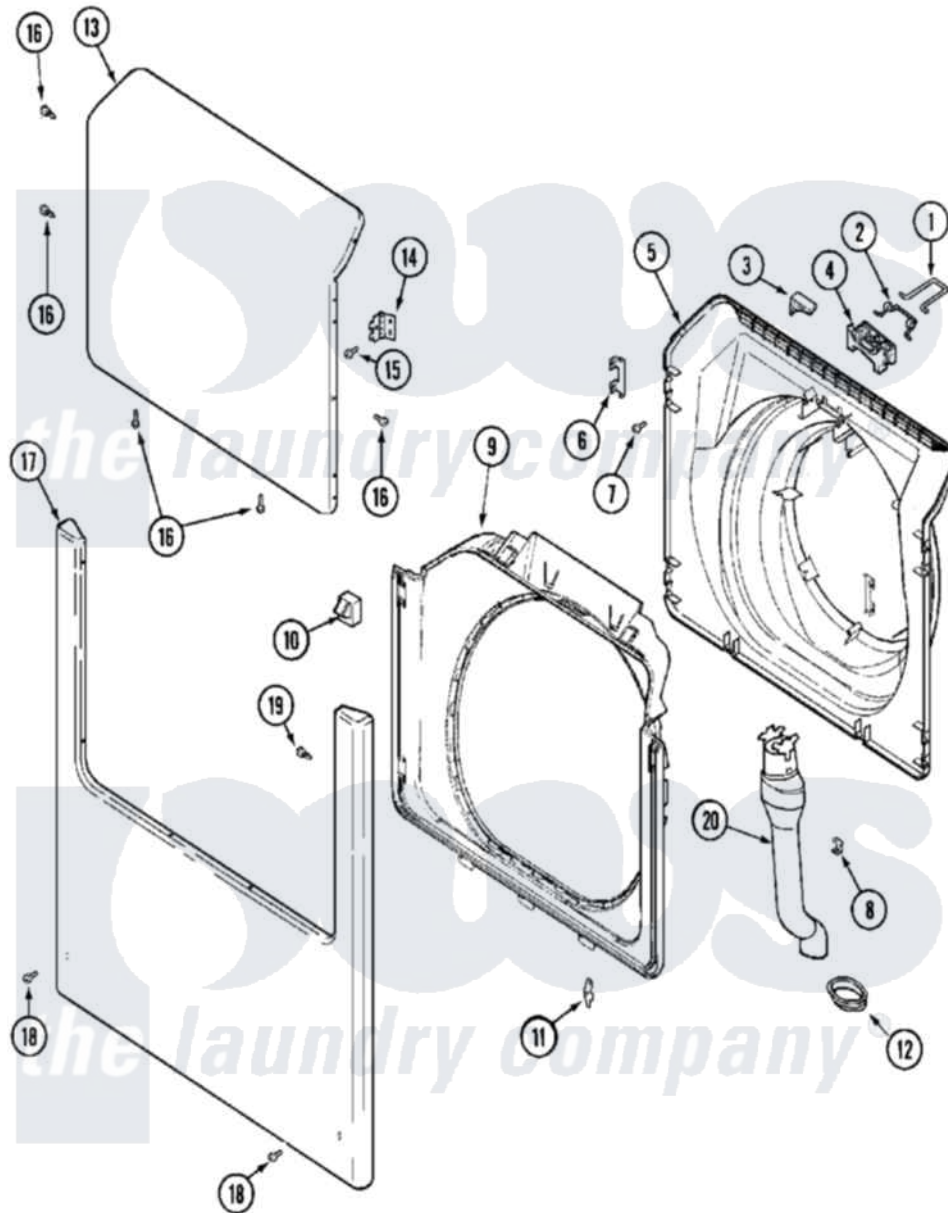

Maytag MAH14PNBAW 04 - DOOR & FRONT PANEL

Maytag [Commercial Maytag MAH14PNBAW Washer Parts](#) Parts Diagram 04 - DOOR & FRONT PANEL
 Click on the part number to view part

Item	Original Part Number	Replaced By	Status	Part Description
001	22003222			Hoop, Lock
002	22002003			Spring, Latch
003	22002355	22003083		Liner, Door Assembly W/Vent
"	22003800			Inner Door/Vented
004	22002168			Support, Lock Hoop
005	22003083			Liner, Door Assembly W/Vent
006	22002038			Clip, Door
007	22002007			Screw, Wire Frame
008	22002039			Clip, Door
009	22002234			Shroud And Dispenser Hose
"	22002333			Label, Open Door
010	22002046			Switch, Secondary Door
011	22002095	12001994		Cover
"	33001764			Cover, Hinge Hole
"	33001846			Screw, Hinge Hole Cover
012	22003075			Grommet, Vent Tube

013	22001979		Door, Outer
"	22002333		Label, Open Door
014	22002001		Support, Hinge
"	22002798		Hinge, Door
"	W10124350	Not Available	NOT REQUIRED (HINGE SUPPORT)
015	22002062	98006631	Screw
"	22002243		Screw, Front Panel And Hinge
"	22002244		Clip, Grounding
016	22002063		Screw No.8-18AB Wafer Head
017	22002241	22002836	Panel, Front
018	22001496		Front Panel Fastener And Screw
019	22002243		Screw, Front Panel And Hinge
"	22002244		Clip, Grounding
020	22003576	22003850	Vent Tube Assembly