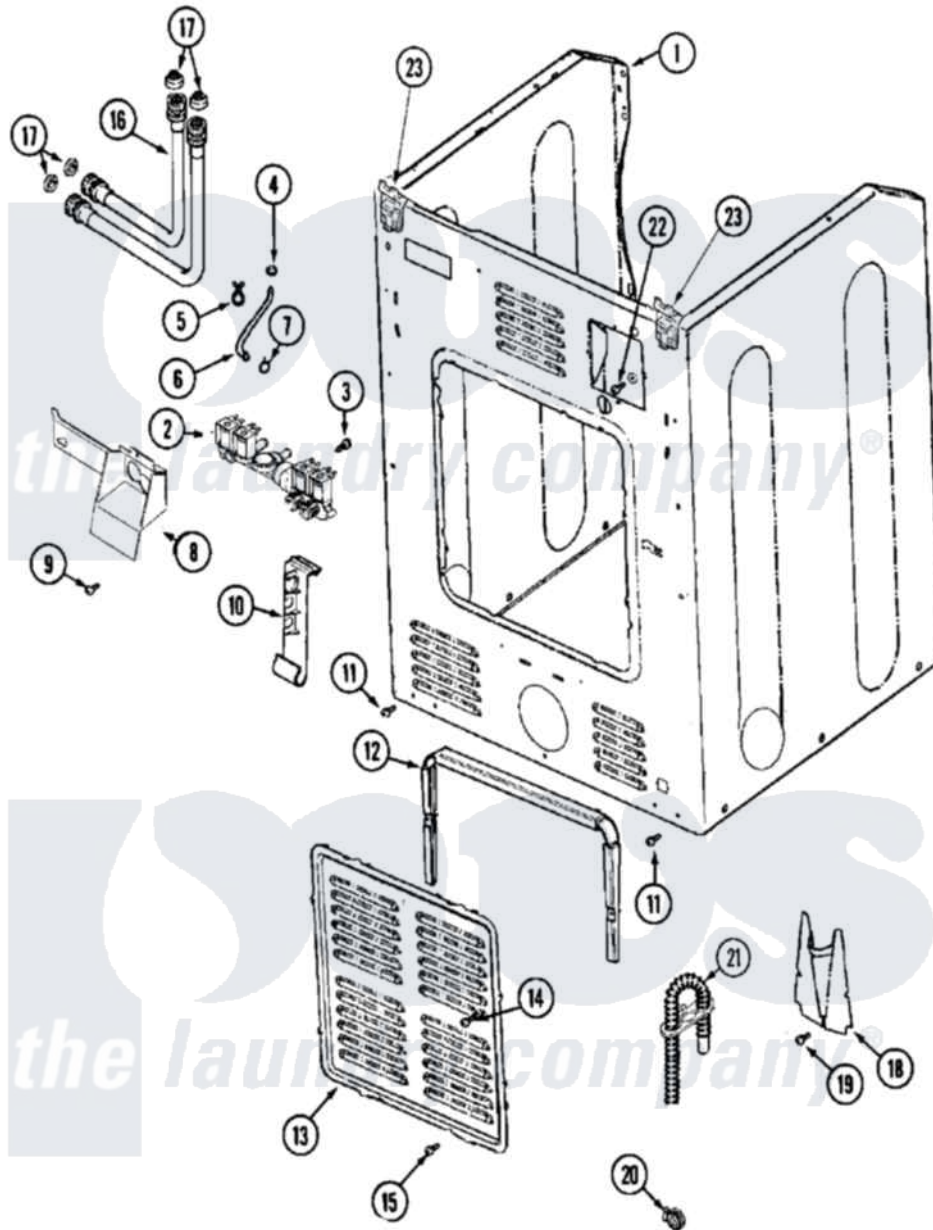

# Maytag MAH14PNBAW 05 - CABINET-REAR

Maytag Commercial Maytag MAH14PNBAW Washer Parts Parts Diagram 05 - CABINET-REAR  
 Click on the part number to view part

Item	Original Part Number	Replaced By	Status	Part Description
001	<a href="#">22002013</a>			Stop, Shipping
"	<a href="#">22003639</a>			Cabinet Assembly
"	NLA		Not Available	CABINET ASSY. (WHT)
002	<a href="#">22002903</a>			Valve, Water
003	<a href="#">Y313561</a>			Screw---NA
004	22003627	<a href="#">616099</a>		Clamp
005	22002027	<a href="#">74007164</a>		Lock- Purs
006	<a href="#">22002083</a>			Hose, Injector
007	216169	<a href="#">596669</a>		Clamp, Manifold
008	<a href="#">33002212</a>			Bracket, Water Valve
009	<a href="#">22002436</a>			Screw, Water Valve Bracket
010	<a href="#">33002213</a>			Rack, Hose
011	<a href="#">22001995</a>			Screw Note: Screw, Tumbler Front And Shroud
012	<a href="#">22002022</a>			Spacer, Access Panel
013	<a href="#">22002092</a>			Panel, Access
"	22002349	<a href="#">W10116737</a>		Lock

014	22002295	<a href="#">67006908</a>	Screw, Ice Rack
015	22001996	<a href="#">3370225</a>	Screw
016	<a href="#">35-3400</a>		Inlet Hose Assembly
"	<a href="#">35-3401</a>		Inlet Hose Assembly
017	<a href="#">12001413</a>		Strainer And Washer Kit
018	<a href="#">22002704</a>		Cover, Drain Hose
019	<a href="#">22001995</a>		Screw Note: Screw, Tumbler Front And Shroud
020	<a href="#">22001984</a>	<a href="#">285655</a>	Clamp, Hose
021	12001659	<a href="#">12001807</a>	Drain Hose Kit
"	<a href="#">22002892</a>		Retainer, Drain Hose
"	22002893	<a href="#">8539404</a>	Tie-Wire
"	<a href="#">22002932</a>		Clip, Drain Hose
"	22003319	<a href="#">12001807</a>	Drain Hose Kit
022	NLA	Not Available	SCREW, GROUND LUG
023	<a href="#">22001995</a>		Screw Note: Screw, Tumbler Front And Shroud
"	22003367	<a href="#">22004095</a>	Hinge, Plastic