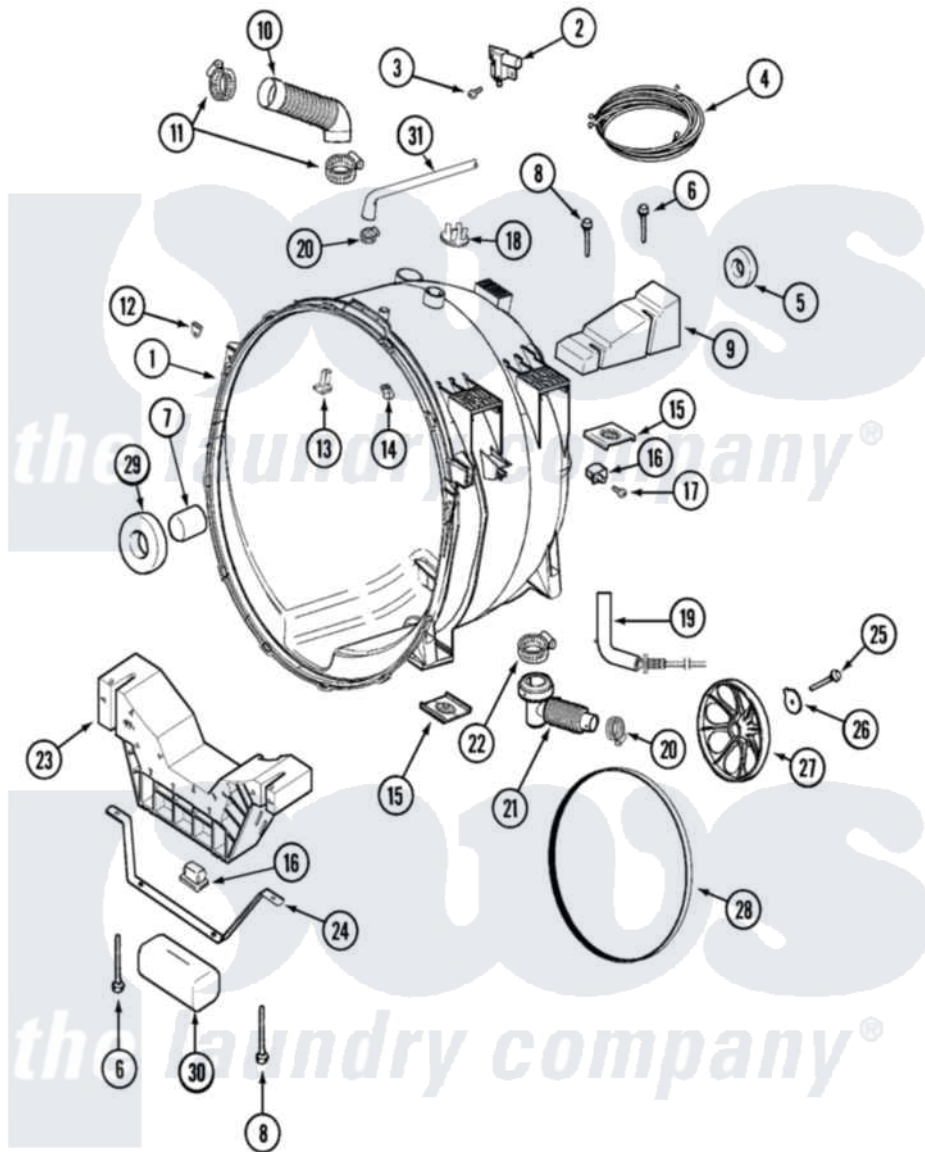

Maytag MAH14PNBAW 06 - OUTER TUB

Maytag [Commercial Maytag MAH14PNBAW Washer Parts](#) Parts Diagram 06 - OUTER TUB
 Click on the part number to view part

Item	Original Part Number	Replaced By	Status	Part Description
001	22002154	22004465		Outer Tub Assembly, As Pack
002	22002045	22003302		Switch, Internal Unbalance
003	912615	33002917		Screw, No.10-16
004	22002545			Wire Harness, Displacement
005	22003441			Bearing, Rear
006	22003615			Bolt, Double Sems 5-3/8
007	22002935			Spacer, Bearing
008	22003616			Bolt, Double Sems 3-3/8
009	22002102			Weight, Counter Balance
010	22002083			Hose, Injector
011	22002052	616099		Clamp
012	22002103			Clip, U
013	22002959	22004310		Water Deflector
014	22002006			Clip, Unbalance Switch Harness
"	22002061	910187		Screw
015	22002065			Nut, Counter Balance

016	22002044		Switch, Tub Displacement
"	22003065	22004093	Unbalance
"	33002215		Bracket, Unbalance Switch
017	22002061	910187	Screw
018	22002797		Clip, Hose
019	22002010		Hose, Pressure Switch
020	202515	596669	Clamp, Manifold
021	22002081	22003262	Hose, Tub To Pump Outlet
022	22002053	696392	Hose Clamp
023	22002579		Not Available WEIGHT ASSEMBLY (FRT)
024	22002008		Strap
025	22002057	22003937	Screw, Retaining Bolt
026	22002055	22003936	Washer
027	22002315		Pulley, Spinner
028	22002313	12001788	Kit, Belt And Isolator--W
029	22002934		Bearing, Front
030	22002011		Not Available CUSHION