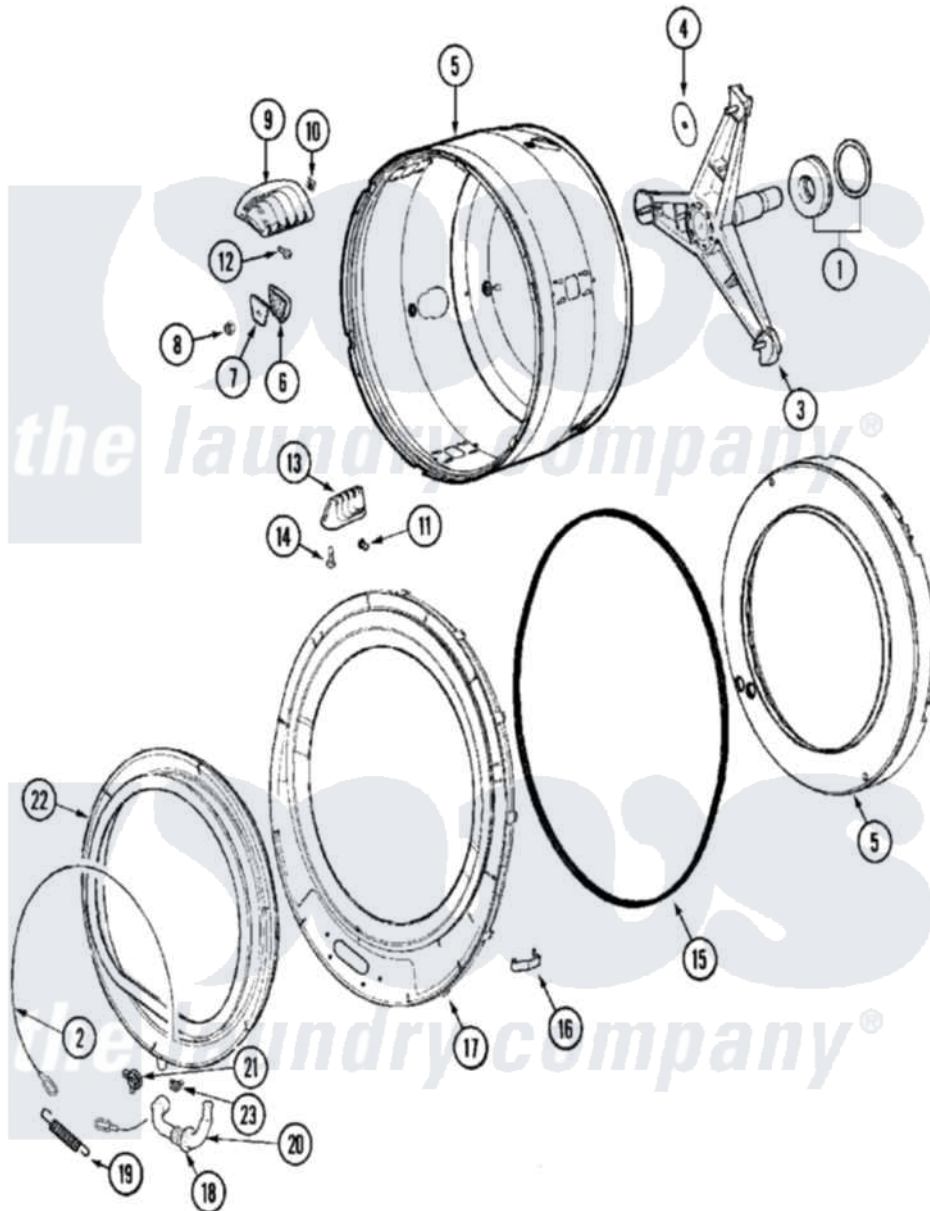

Maytag MAH14PNBAW 07 - SPINNER ASSEMBLY & OUTER TUB COVER

Maytag Commercial Maytag MAH14PNBAW Washer Parts Diagram 07 - SPINNER ASSEMBLY & OUTER TUB COVER

Click on the part number to view part

Item	Original Part Number	Replaced By	Status	Part Description
001	12001478	12002022		Lip Seal Kit
002	22002327			Wire, Boot Clamp
003	22002123			Tube, Molykote
"	22002897	W10181639		Support
004	22002023			Washer, Plastic
005	22002115	6-2717080		Spinner As
006	22002482			Washer, Profile
007	22002020			Washer, Spinner Support
008	22002122	2207454		Nut, Hex
009	22001985			Baffle, Drip
010	22002009			Grommet, Baffle
011	22001999			Grommet, Baffle
012	22002325	22003556		Screw, Baffle
013	22001986			Baffle, Drip
014	22002059			Screw, Baffle
015	22002077			Seal, Tub Cover

016	22002050		Clip, Tub To Cover
017	22003074		Guard, Hose
"	22003212		Cover, Tub --W
018	22003074		Guard, Hose
019	22002099		Spring, Tub
020	22003071	22004477	Drain Hose, Door Boot
021	Y22003072	22003072	CLAMP, HOSE DOUBLE WIRE
022	12001772	12002533	Boot Kit
023	22003073	596669	Clamp, Manifold