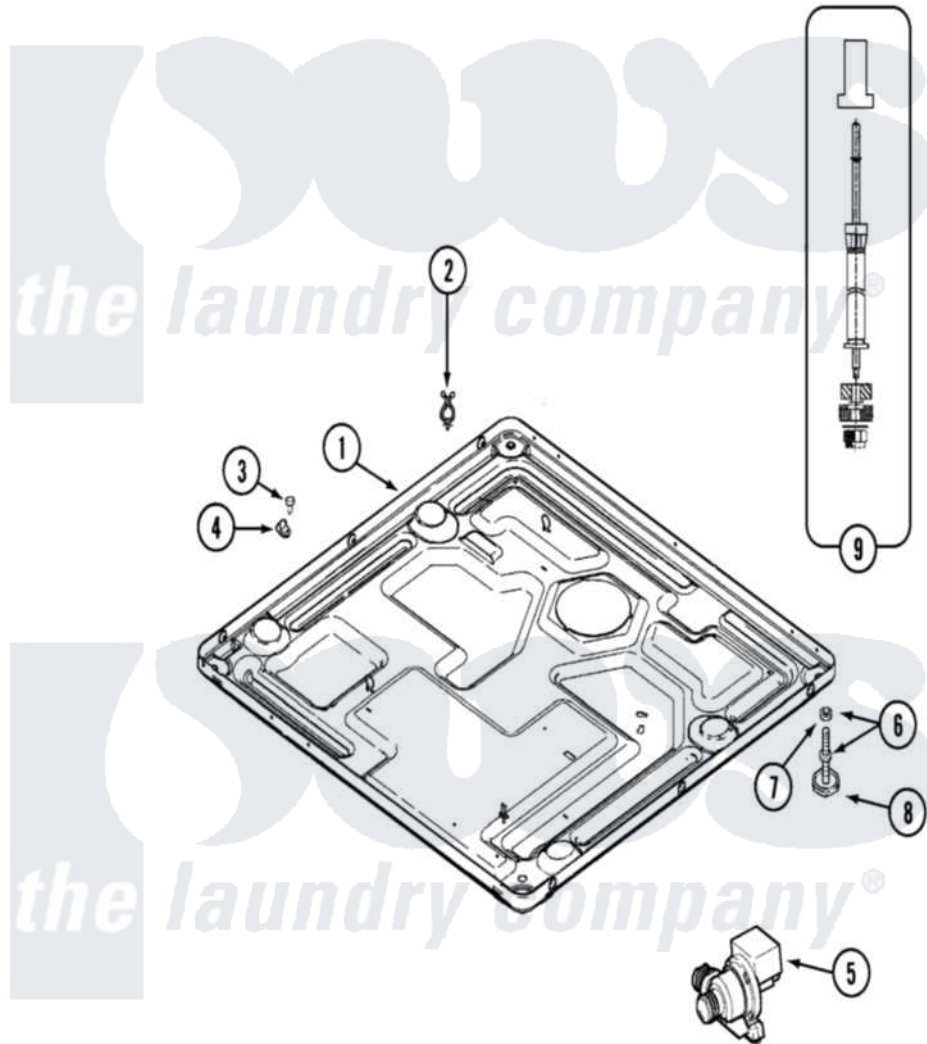

Maytag MAH14PNBAW 08 - BASE

Maytag [Commercial Maytag MAH14PNBAW Washer Parts](#) Parts Diagram 08 - BASE
 Click on the part number to view part

Item	Original Part Number	Replaced By	Status	Part Description
001	22002240	22003435		Base, Assembly
"	22003580			Base, Assembly
"	22003605			Base Weld Assembly
002	315471	22003298		Retainer, Wire
003	212276	W10116760		Screw
004	22002014			Clip, Harness To Support
005	22002809	22003635		Pump, High Torque
006	22003544			Adjustable Leg W/Foot And Nut
007	Y052740	62739		Nut, Lock
008	210684			Foot, Adjustable Leg
009	22001988			Strut Assembly-Rear
010	22002476	22003778		Transformer
"	22002477			Shield, Transformer
"	22003778			Transformer