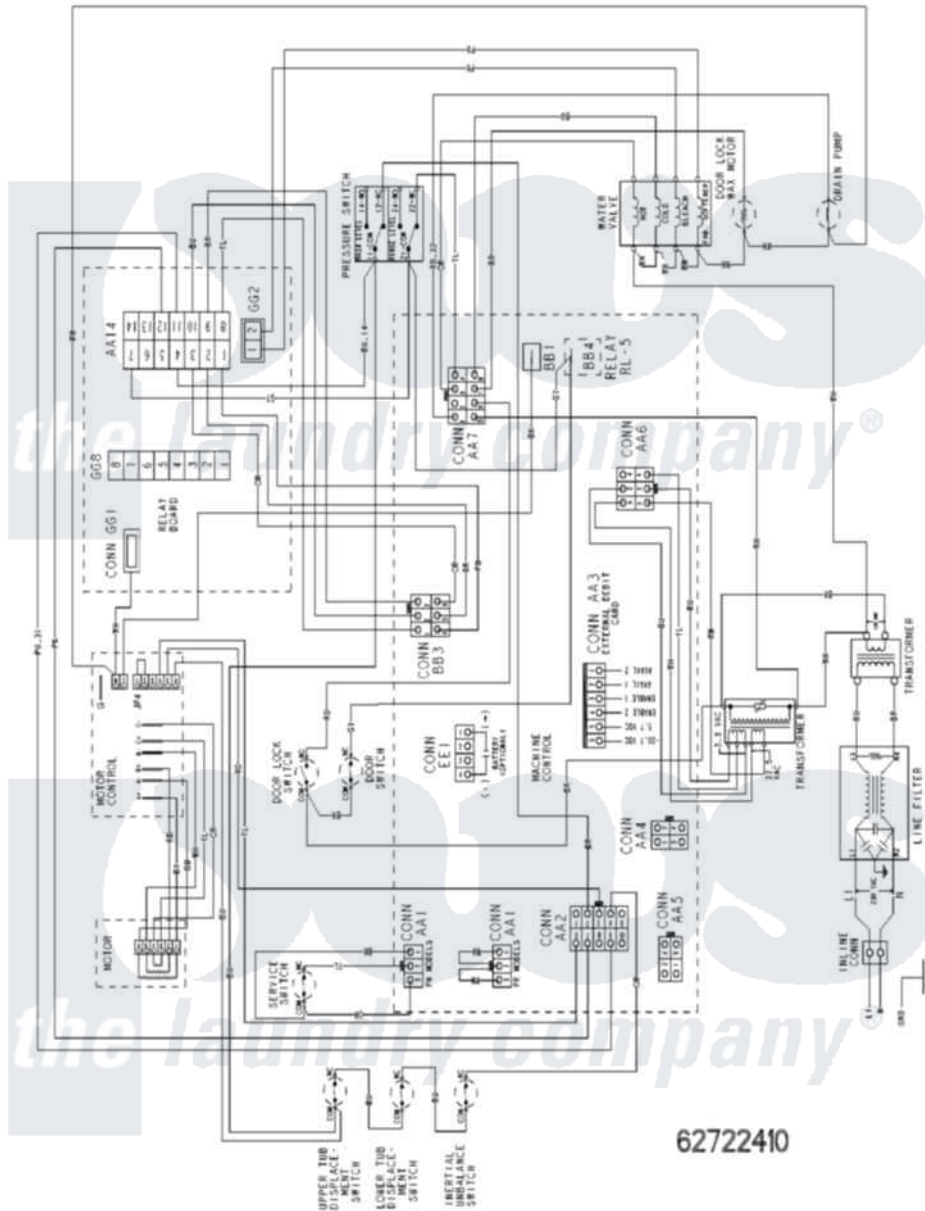

Maytag MAH14PNBAW 09 - WIRING INFORMATION

Maytag Commercial Maytag MAH14PNBAW Washer Parts Parts Diagram 09 - WIRING INFORMATION
 Click on the part number to view part

Item	Original Part Number	Replaced By	Status	Part Description
001	NLA		Not Available	WIRING INFORMATION