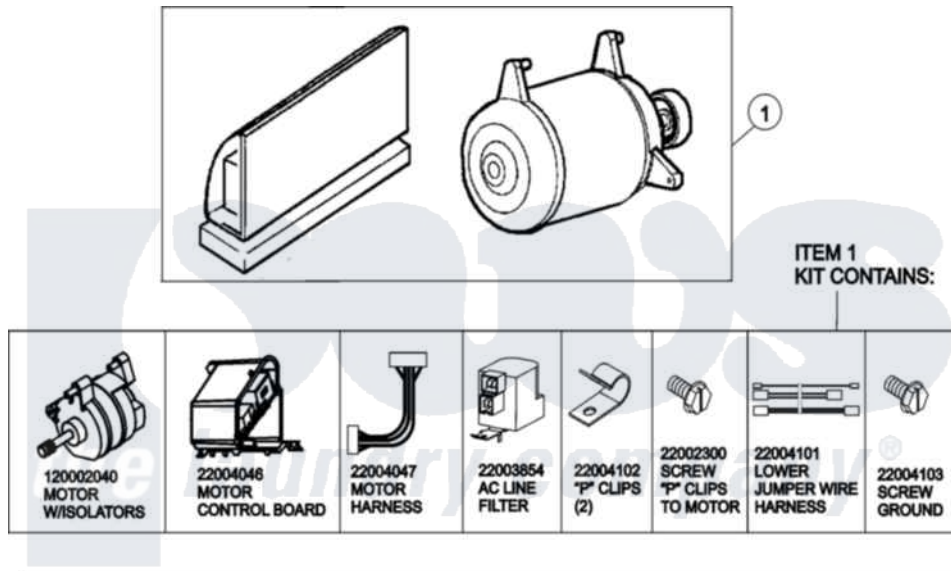

Maytag MAH14PNBAW 10 - MOTOR & MOTOR CONTROL

(SEE TEXT FOR ITEMS 2, 3, 4 AND 8)

Maytag Commercial Maytag MAH14PNBAW Washer Parts Parts Diagram 10 - MOTOR & MOTOR CONTROL
 Click on the part number to view part

Item	Original Part Number	Replaced By	Status	Part Description
001	12002039			Neptune Motor Conversion Kit
002	22004046			Control Assembly, Motor
003	22003856			Motor, Variable Speed
004	22004047	22004212		Motor Harness
005	33002190			SCrew, C BraCe, BraCket, Cabinet
006	22004102			P Clips
007	22002300	9740848		Screw, Mixing Valve Mounting
008	22003854	22003858		EMI Suppression Filter, 16a
009	22004101			Repair Jumper Harness
010	22003329			Isolator, Motor
011	22003686			Bolt, Motor
012	22002320			Washer, Belt Tension Bolt
013	22004103			Screw