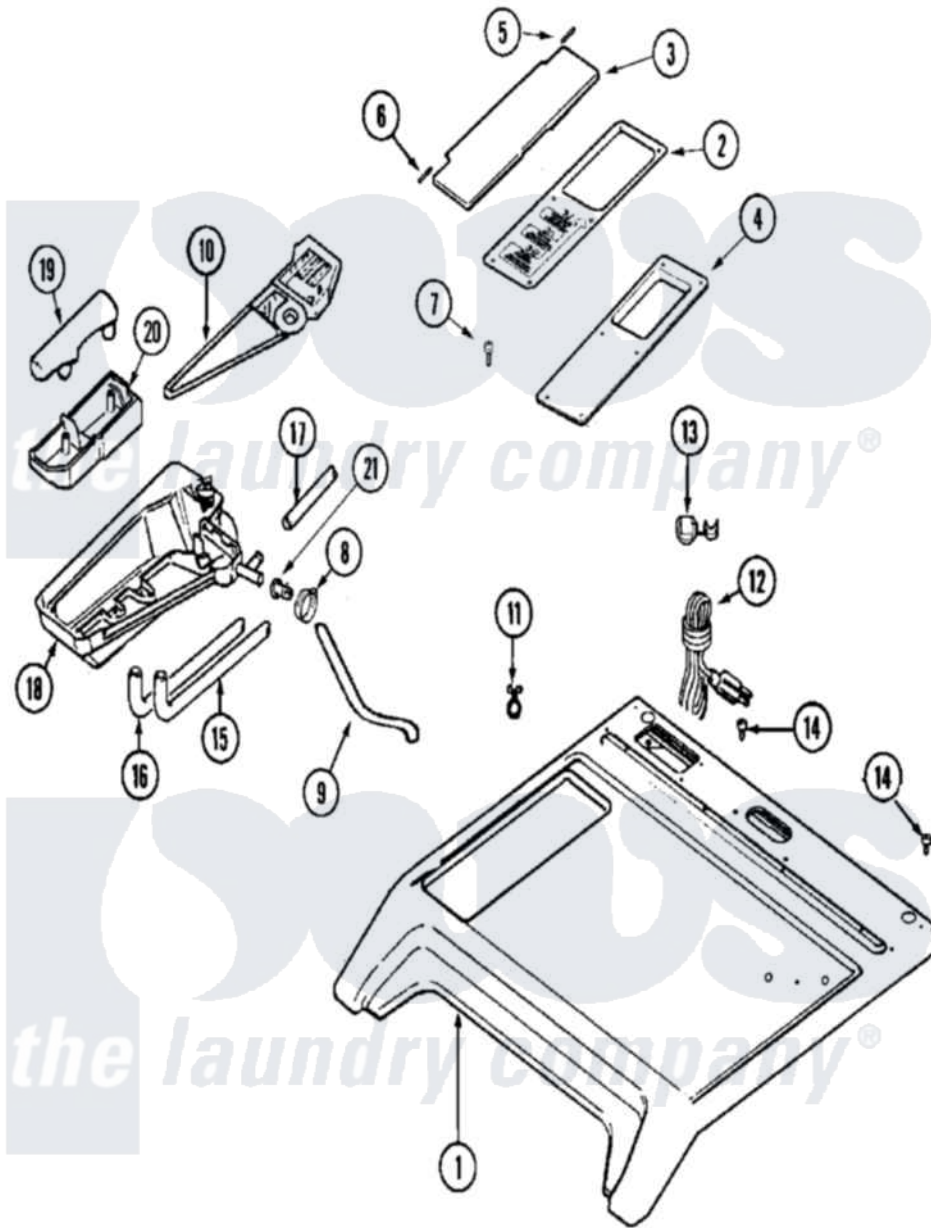

Maytag MAH14PNBEW 02 - TOP

Maytag [Commercial Maytag MAH14PNBEW Washer Parts](#) Parts Diagram 02 - TOP
 Click on the part number to view part

Item	Original Part Number	Replaced By	Status	Part Description
001	22003584	22004180		Cover, Top
"	NLA		Not Available	COVER, TOP (WHT)
002	22002032		Not Available	COVER, COMM. DISPENSER (WHT)
"	W10124350		Not Available	NOT REQUIRED PART OR SEE NOTE
003	22002941			Lid, Dispenser Commercial
004	22002940	22003665		Bezel, Dispenser
005	Y912678	6-912678		Pin- Hinge
006	Y912679			Pin, Hinge
007	22002031			Nut, Bezel
"	22002060	400021-1		Screw
008	22002054	285655		Clamp, Hose
009	22002556			Screw, Baffle
010	22002555			Flume, Dispenser
011	212276	W10116760		Screw
"	22002027	74007164		Lock- Purs

012	210186	3370225	Screw
"	22003540		Cord, Power
"	22003541	22004404	Cord Adapter
"	22003542		Adapter 10 Amp
"	22003543		Adapter 10 Amp
"	22003657		Cord, Power
"	22003658		CORD, POWER (EXPORT-AUST)
"	33002501		Filter, EMI
013	216183		Grommet, Cord Export
014	210186	3370225	Screw
"	22003050		Wire, Ground
015	205161	489503	Clamp
"	22002551		Hose, Bleach
016	205161	489503	Clamp
"	22002552		Hose, Fabric Softener---NA
017	205161	489503	Clamp
"	22002553		Hose, Detergent
018	22002230	400021-1	Screw
"	22002768	12001558	Dispenser Bottom With 4 Clamps
019	22002266		Cap, Siphon
020	22002265		Cup, Siphon
021	22001900		Preventer, Back Flow
"	22003260		Extension, Nozzle
022	22003462		Dispenser Assembly