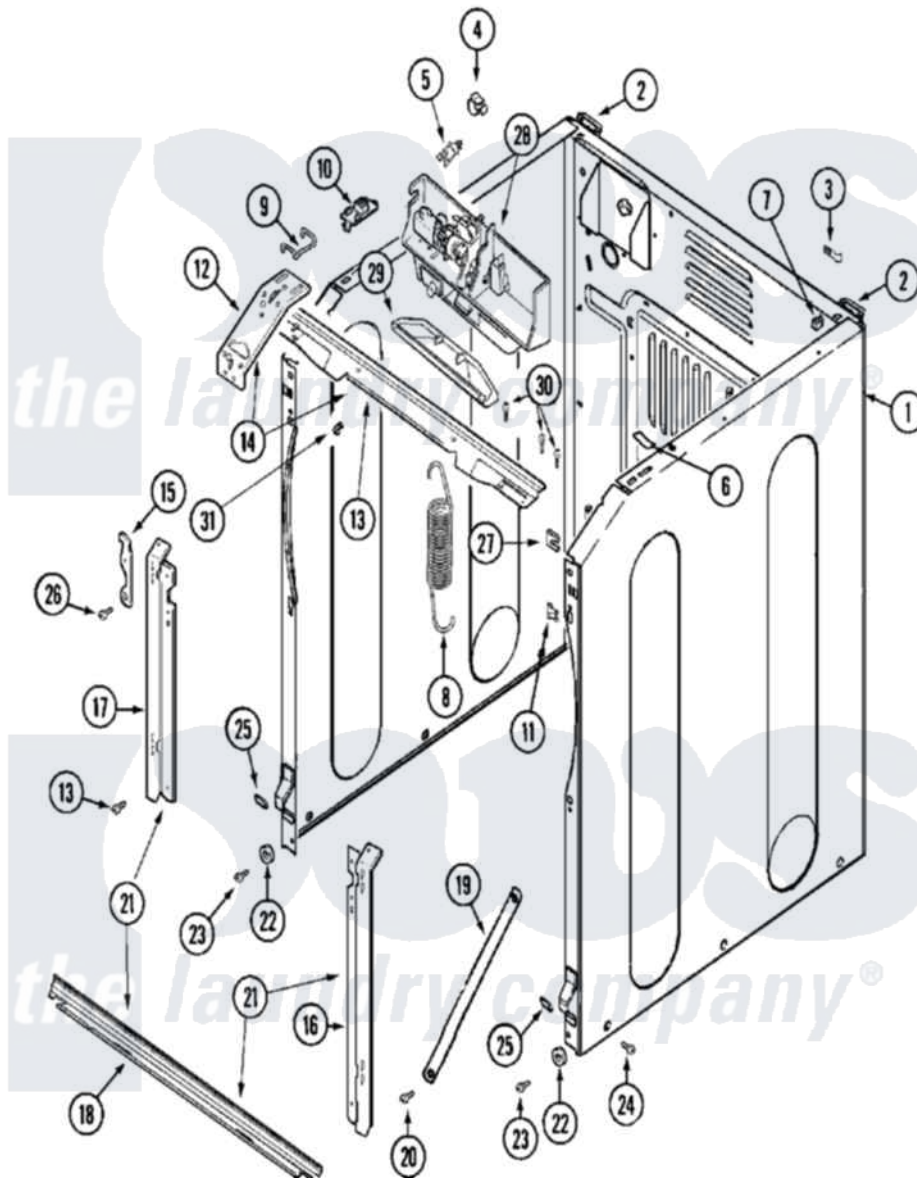

# Maytag MAH14PNBEW 03 - CABINET-FRONT

Maytag Commercial Maytag MAH14PNBEW Washer Parts Parts Diagram 03 - CABINET-FRONT  
 Click on the part number to view part

Item	Original Part Number	Replaced By	Status	Part Description
001	<a href="#">22003639</a>			Cabinet Assembly
"	NLA		Not Available	CABINET ASSY. (WHT)
002	<a href="#">22001995</a>			Screw Note: Screw, Tumbler Front And Shroud
"	22003367	<a href="#">22004095</a>		Hinge, Plastic
003	<a href="#">22002178</a>			Bracket, Air Dome Hose
"	22002925	<a href="#">3370225</a>		Screw
004	<a href="#">22002014</a>			Clip, Harness To Support
005	<a href="#">22003298</a>			Retainer, Wire
006	<a href="#">33001836</a>			Strap, Top Cover Support
007	310933	<a href="#">33002194</a>		Nut, Speed
008	<a href="#">22002100</a>			Spring
009	<a href="#">22002297</a>			Support, Spring
010	<a href="#">22001997</a>			Spacer, Top Cover
011	<a href="#">22002239</a>			Clip, Front Panel
012	<a href="#">22002090</a>			Brace, Corner
"	<a href="#">22002292</a>			Brace, Corner