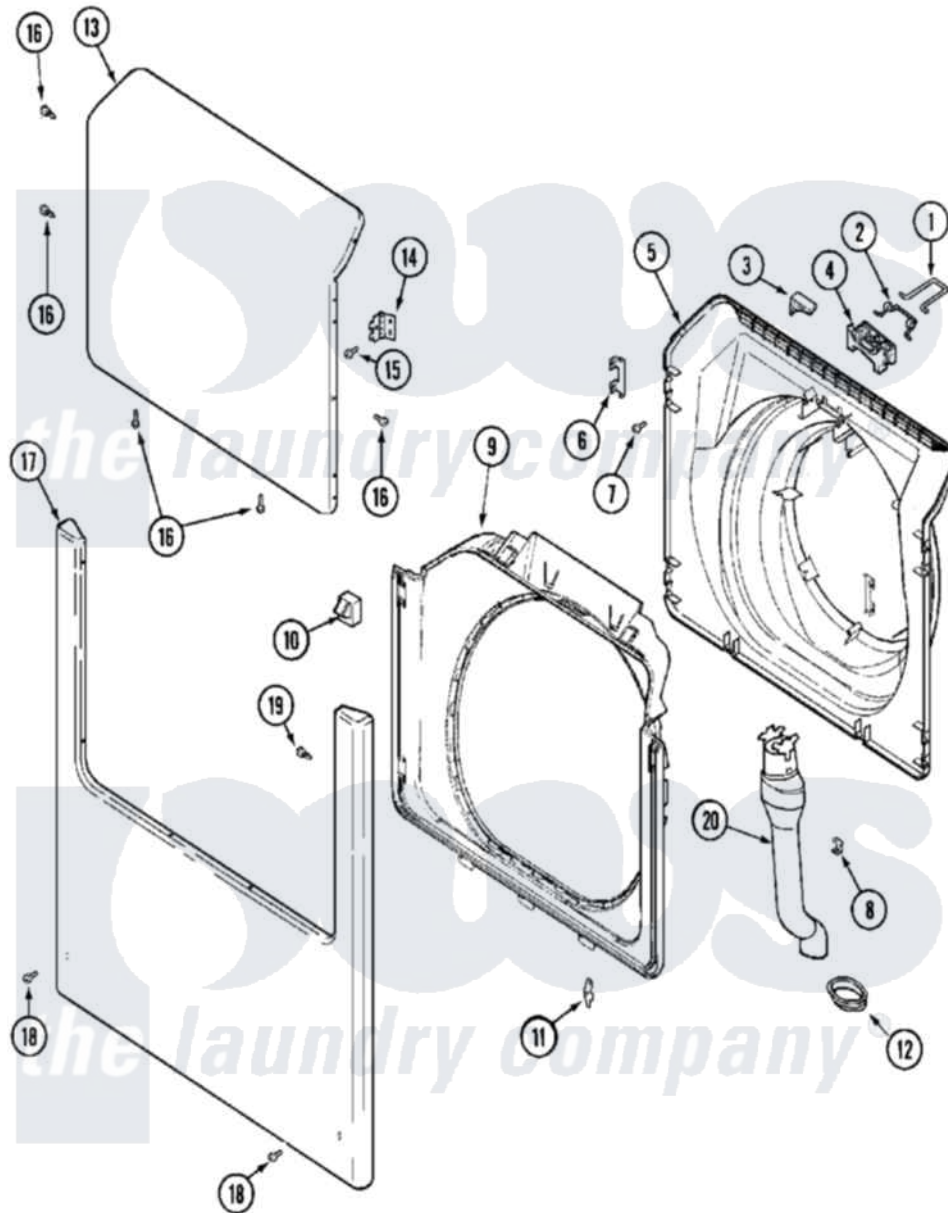

Maytag MAH14PNBEW 04 - DOOR & FRONT PANEL

Maytag Commercial Maytag MAH14PNBEW Washer Parts Parts Diagram 04 - DOOR & FRONT PANEL
 Click on the part number to view part

Item	Original Part Number	Replaced By	Status	Part Description
001	22003222			Hoop, Lock
002	22002003			Spring, Latch
003	22002355	22003083		Liner, Door Assembly W/Vent
"	22003800			Inner Door/Vented
004	22002168			Support, Lock Hoop
005	22003083			Liner, Door Assembly W/Vent
006	22002038			Clip, Door
007	22002007			Screw, Wire Frame
008	22002039			Clip, Door
009	22002234			Shroud And Dispenser Hose
"	22002333			Label, Open Door
010	22002046			Switch, Secondary Door
011	22002095	12001994		Cover
"	33001764			Cover, Hinge Hole
"	33001846			Screw, Hinge Hole Cover
012	22003075			Grommet, Vent Tube

013	22001979		Door, Outer
"	22002333		Label, Open Door
014	22002001		Support, Hinge
"	22002798		Hinge, Door
"	W10124350	Not Available	NOT REQUIRED (HINGE SUPPORT)
015	22002062	98006631	Screw
"	22002243		Screw, Front Panel And Hinge
"	22002244		Clip, Grounding
016	22002063		Screw No.8-18AB Wafer Head
017	22002241	22002836	Panel, Front
018	22001496		Front Panel Fastener And Screw
019	22002243		Screw, Front Panel And Hinge
"	22002244		Clip, Grounding
020	22003576	22003850	Vent Tube Assembly