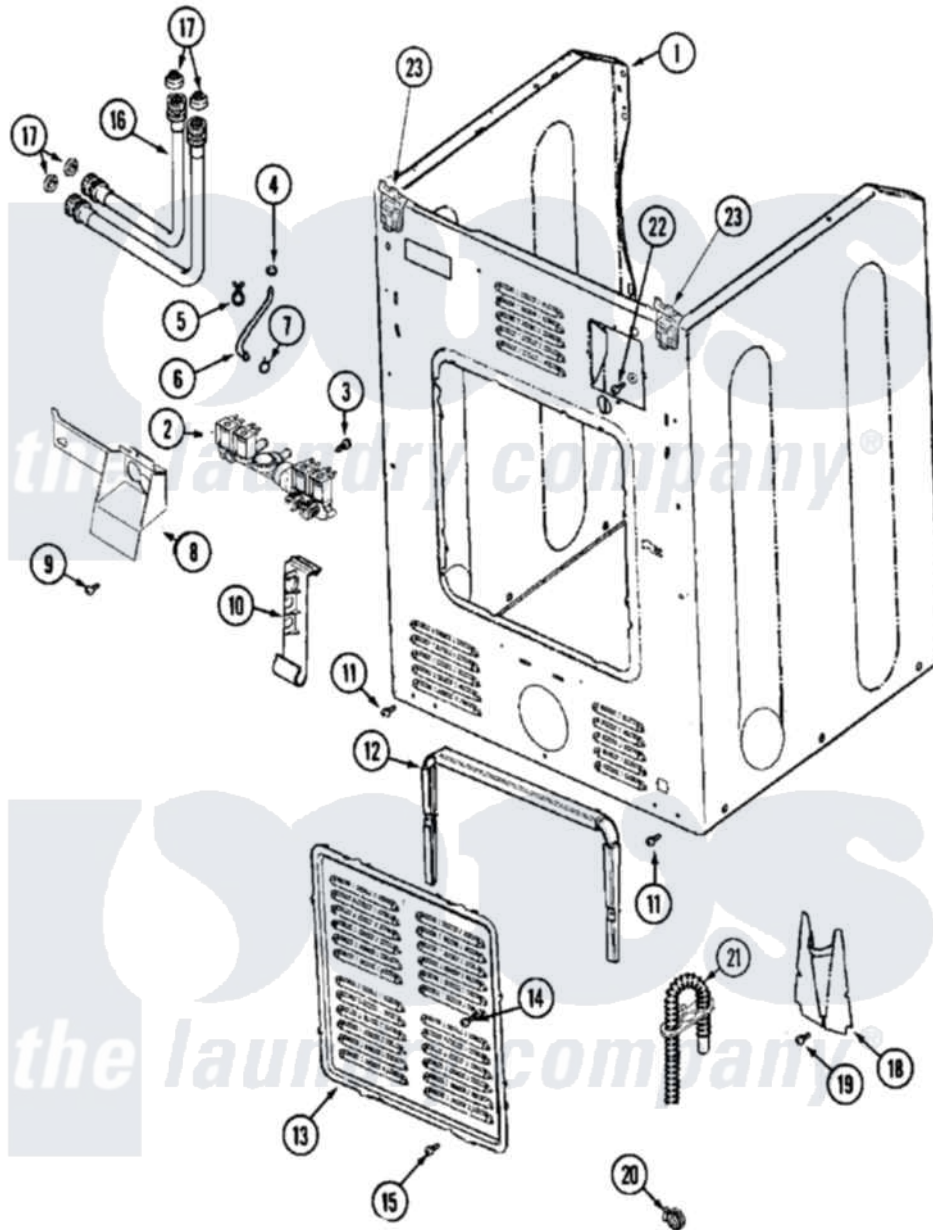

# Maytag MAH14PNBEW 05 - CABINET-REAR

Maytag Commercial Maytag MAH14PNBEW Washer Parts Parts Diagram 05 - CABINET-REAR  
 Click on the part number to view part

Item	Original Part Number	Replaced By	Status	Part Description
001	<a href="#">22002013</a>			Stop, Shipping
"	<a href="#">22003639</a>			Cabinet Assembly
"	NLA		Not Available	CABINET ASSY. (WHT)
002	<a href="#">22002903</a>			Valve, Water
003	<a href="#">Y313561</a>			Screw---NA
004	22003627	<a href="#">616099</a>		Clamp
005	22002027	<a href="#">74007164</a>		Lock- Purs
006	<a href="#">22002083</a>			Hose, Injector
007	216169	<a href="#">596669</a>		Clamp, Manifold
008	<a href="#">33002212</a>			Bracket, Water Valve
009	<a href="#">22002436</a>			Screw, Water Valve Bracket
010	<a href="#">33002213</a>			Rack, Hose
011	<a href="#">22001995</a>			Screw Note: Screw, Tumbler Front And Shroud
012	<a href="#">22002022</a>			Spacer, Access Panel
013	<a href="#">22002092</a>			Panel, Access
"	22002349	<a href="#">W10116737</a>		Lock

014	22002295	<a href="#">67006908</a>	Screw, Ice Rack
015	22001996	<a href="#">3370225</a>	Screw
016	<a href="#">35-3400</a>		Inlet Hose Assembly
"	<a href="#">35-3401</a>		Inlet Hose Assembly
017	<a href="#">12001413</a>		Strainer And Washer Kit
018	<a href="#">22002704</a>		Cover, Drain Hose
019	<a href="#">22001995</a>		Screw Note: Screw, Tumbler Front And Shroud
020	<a href="#">22001984</a>	<a href="#">285655</a>	Clamp, Hose
021	12001659	<a href="#">12001807</a>	Drain Hose Kit
"	<a href="#">22002892</a>		Retainer, Drain Hose
"	22002893	<a href="#">8539404</a>	Tie-Wire
"	<a href="#">22002932</a>		Clip, Drain Hose
"	22003319	<a href="#">12001807</a>	Drain Hose Kit
022	NLA	Not Available	SCREW, GROUND LUG
023	<a href="#">22001995</a>		Screw Note: Screw, Tumbler Front And Shroud
"	22003367	<a href="#">22004095</a>	Hinge, Plastic