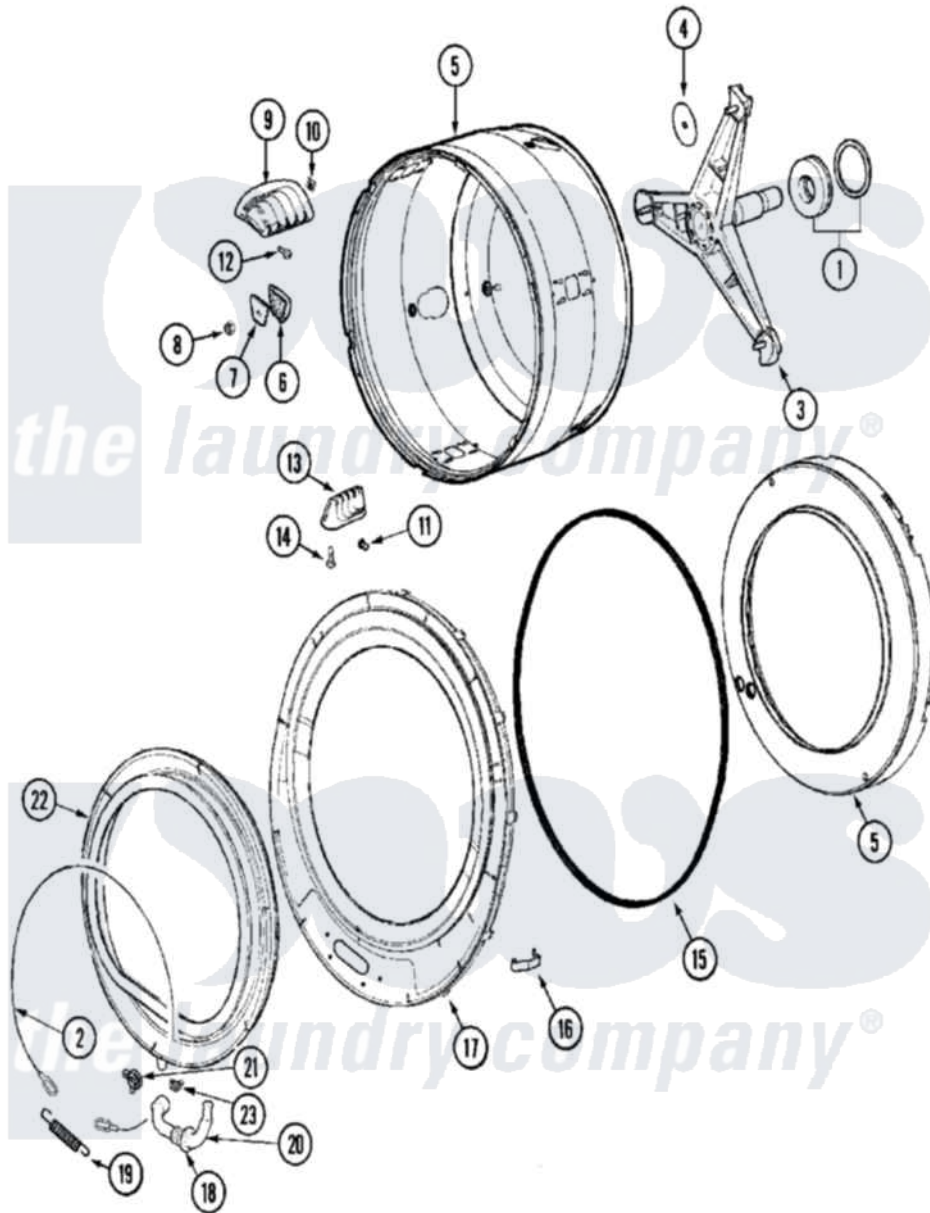

Maytag MAH14PNBEW 07 - SPINNER ASSEMBLY & OUTER TUB COVER

Maytag Commercial Maytag MAH14PNBEW Washer Parts Diagram 07 - SPINNER ASSEMBLY & OUTER TUB COVER

Click on the part number to view part

Item	Original Part Number	Replaced By	Status	Part Description
001	12001478	12002022		Lip Seal Kit
002	22002327			Wire, Boot Clamp
003	22002123			Tube, Molykote
"	22002897	W10181639		Support
004	22002023			Washer, Plastic
005	22002115	6-2717080		Spinner As
006	22002482			Washer, Profile
007	22002020			Washer, Spinner Support
008	22002122	2207454		Nut, Hex
009	22001985			Baffle, Drip
010	22002009			Grommet, Baffle
011	22001999			Grommet, Baffle
012	22002325	22003556		Screw, Baffle
013	22001986			Baffle, Drip
014	22002059			Screw, Baffle
015	22002077			Seal, Tub Cover

016	22002050		Clip, Tub To Cover
017	22003074		Guard, Hose
"	22003212		Cover, Tub --W
018	22003074		Guard, Hose
019	22002099		Spring, Tub
020	22003071	22004477	Drain Hose, Door Boot
021	Y22003072	22003072	CLAMP, HOSE DOUBLE WIRE
022	12001772	12002533	Boot Kit
023	22003073	596669	Clamp, Manifold