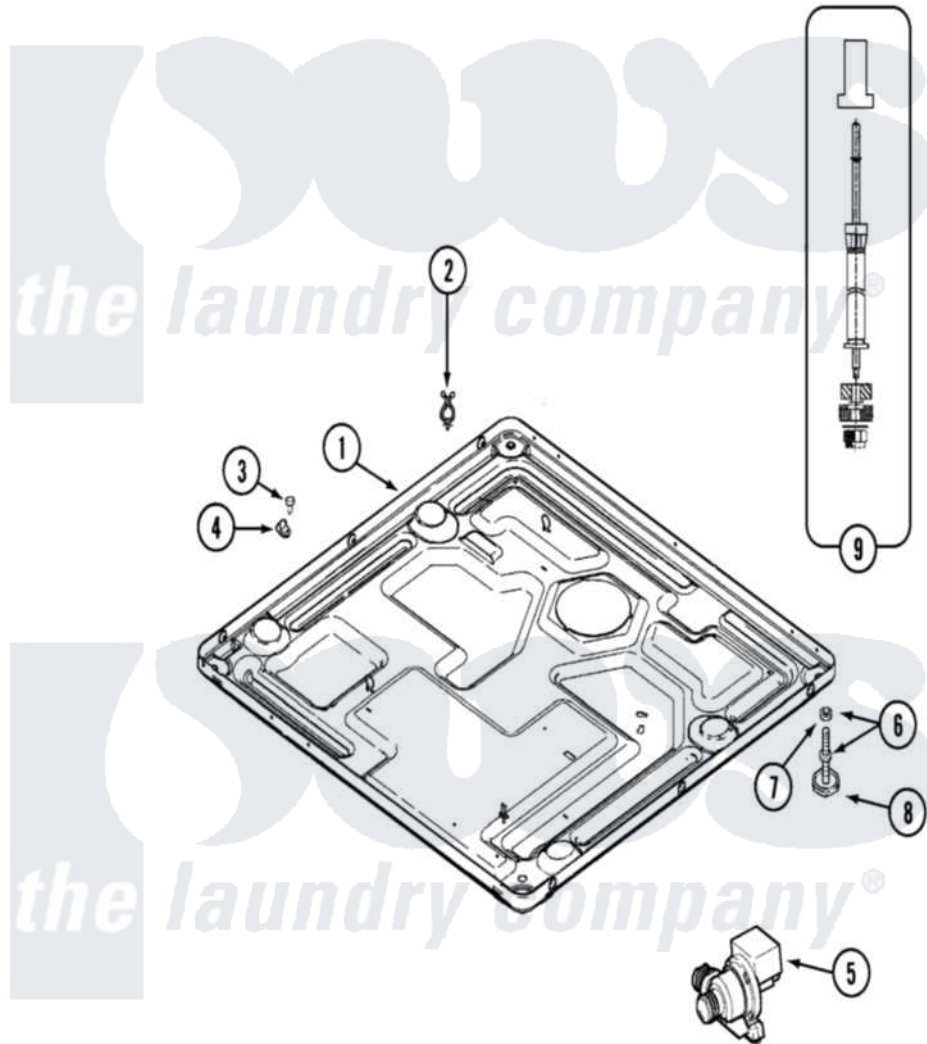

Maytag MAH14PNBEW 08 - BASE

Maytag [Commercial Maytag MAH14PNBEW Washer Parts](#) Parts Diagram 08 - BASE
 Click on the part number to view part

Item	Original Part Number	Replaced By	Status	Part Description
001	22002240	22003435		Base, Assembly
"	22003580			Base, Assembly
"	22003605			Base Weld Assembly
002	315471	22003298		Retainer, Wire
003	212276	W10116760		Screw
004	22002014			Clip, Harness To Support
005	22002809	22003635		Pump, High Torque
006	22003544			Adjustable Leg W/Foot And Nut
007	Y052740	62739		Nut, Lock
008	210684			Foot, Adjustable Leg
009	22001988			Strut Assembly-Rear
010	22002476	22003778		Transformer
"	22002477			Shield, Transformer
"	22003778			Transformer