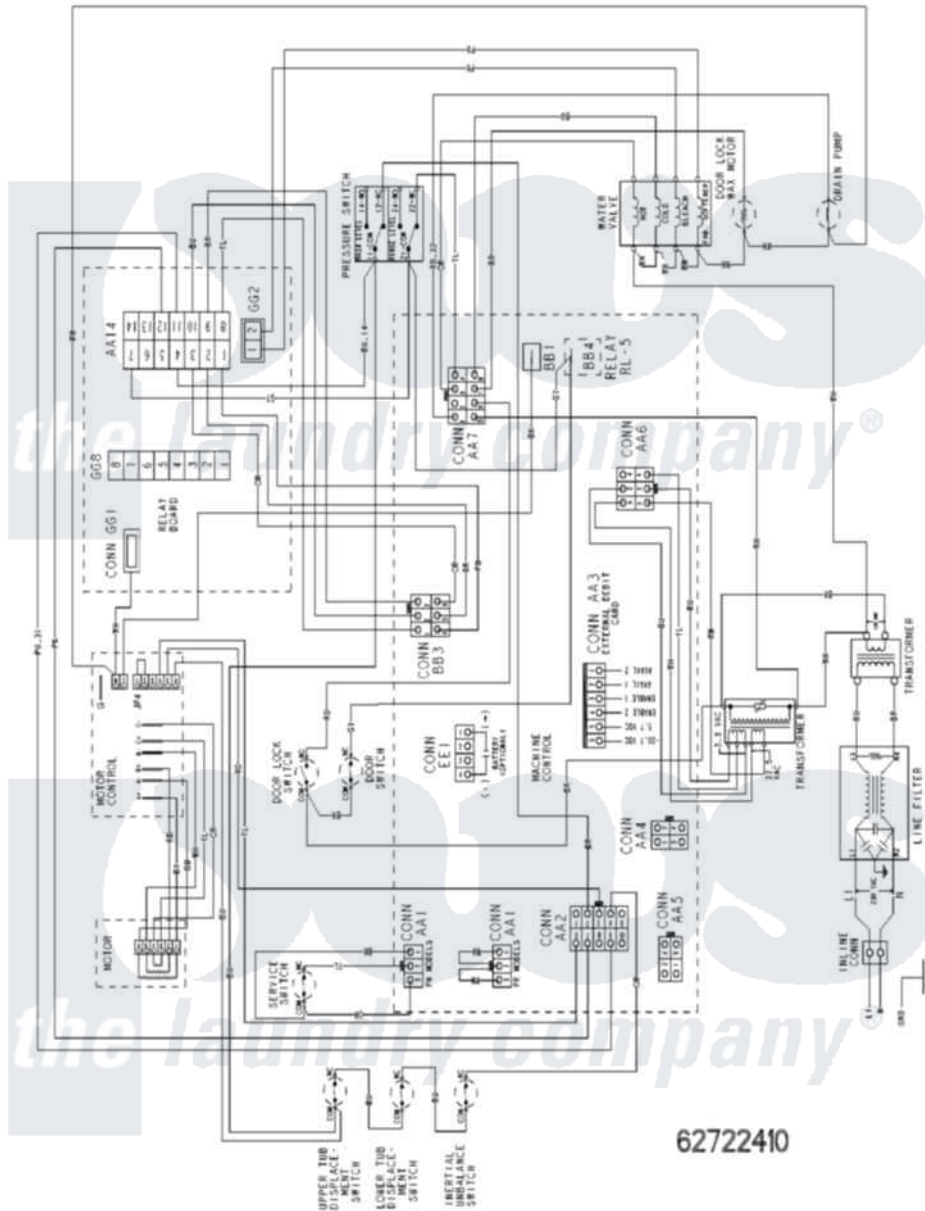

Maytag MAH14PNBEW 09 - WIRING INFORMATION

Maytag Commercial Maytag MAH14PNBEW Washer Parts Parts Diagram 09 - WIRING INFORMATION
 Click on the part number to view part

Item	Original Part Number	Replaced By	Status	Part Description
001	NLA		Not Available	WIRING INFORMATION