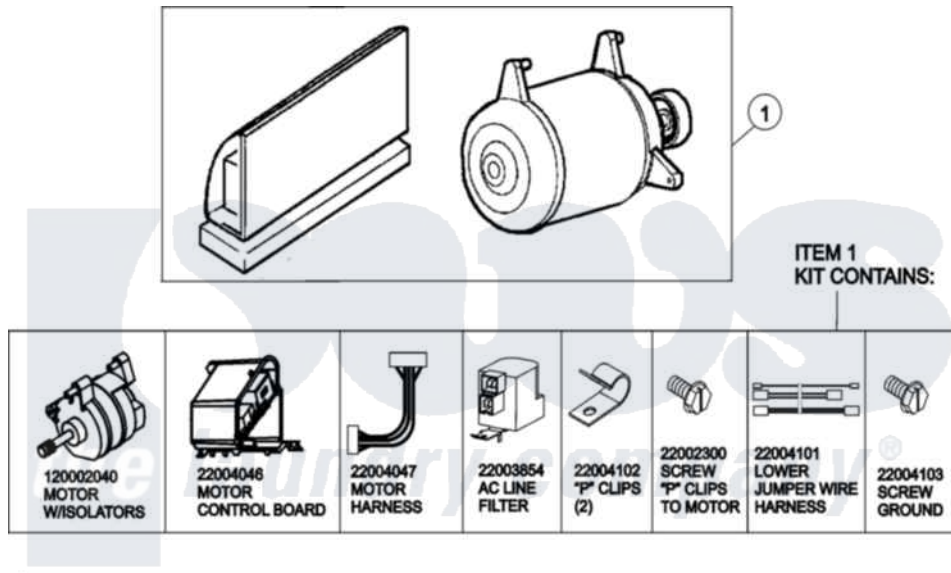

Maytag MAH14PNBEW 10 - MOTOR & MOTOR CONTROL

(SEE TEXT FOR ITEMS 2, 3, 4 AND 8)

Maytag Commercial Maytag MAH14PNBEW Washer Parts Parts Diagram 10 - MOTOR & MOTOR CONTROL
Click on the part number to view part

Item	Original Part Number	Replaced By	Status	Part Description
001	12002039			Neptune Motor Conversion Kit
002	22004046			Control Assembly, Motor
003	22003856			Motor, Variable Speed
004	22004047	22004212		Motor Harness
005	33002190			SCrew, C BraCe, BraCket, Cabinet
006	22004102			P Clips
007	22002300	9740848		Screw, Mixing Valve Mounting
008	22003854	22003858		EMI Suppression Filter, 16a
009	22004101			Repair Jumper Harness
010	22003329			Isolator, Motor
011	22003686			Bolt, Motor
012	22002320			Washer, Belt Tension Bolt
013	22004103			Screw