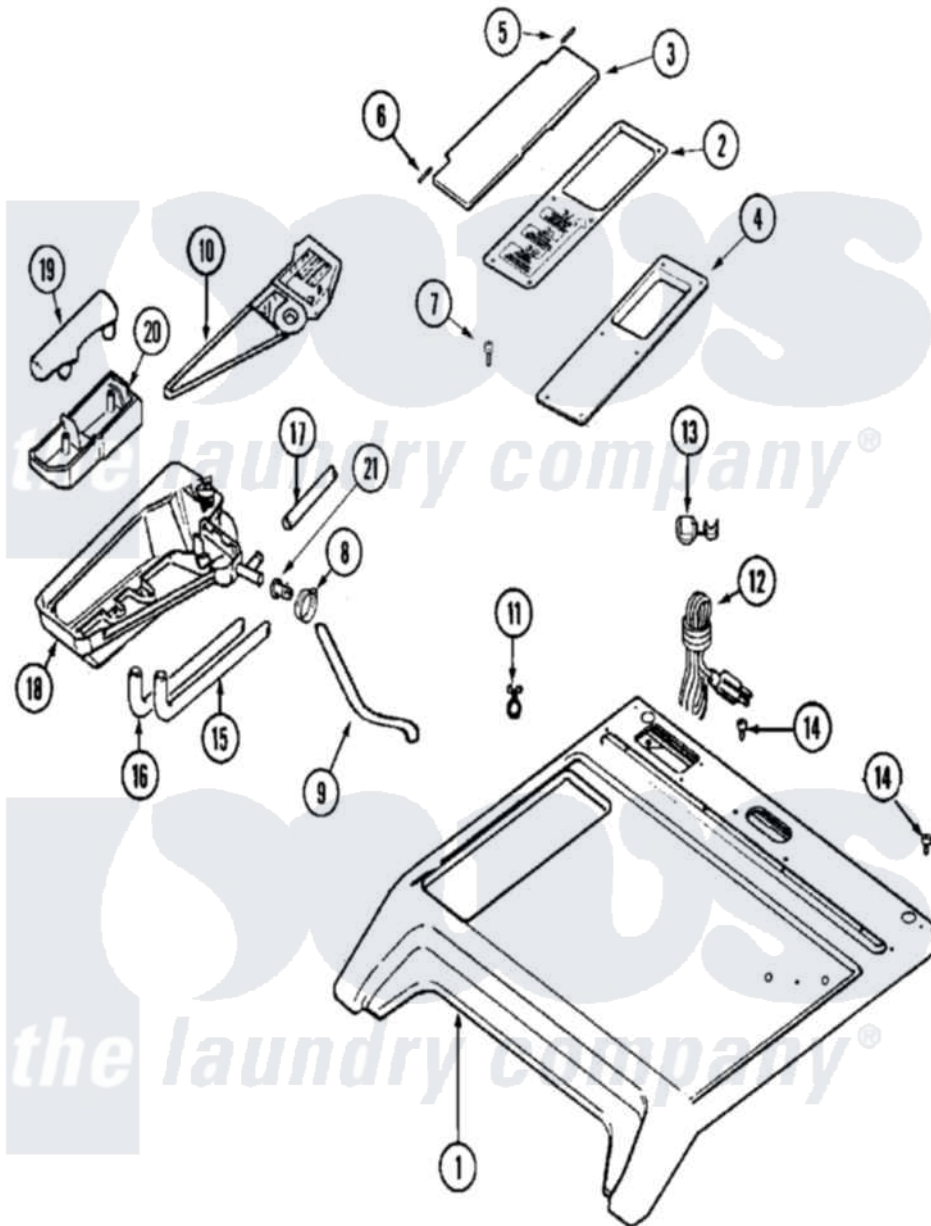

# Maytag MAH14PNBGW 02 - TOP

Maytag [Commercial Maytag MAH14PNBGW Washer Parts](#) Parts Diagram 02 - TOP  
 Click on the part number to view part

Item	Original Part Number	Replaced By	Status	Part Description
001	22003584	<a href="#">22004180</a>		Cover, Top
"	NLA		Not Available	COVER, TOP (WHT)
002	22002032		Not Available	COVER, COMM. DISPENSER (WHT)
"	W10124350		Not Available	NOT REQUIRED PART OR SEE NOTE
003	<a href="#">22002941</a>			Lid, Dispenser Commercial
004	22002940	<a href="#">22003665</a>		Bezel, Dispenser
005	Y912678	<a href="#">6-912678</a>		Pin- Hinge
006	<a href="#">Y912679</a>			Pin, Hinge
007	<a href="#">22002031</a>			Palnut, Bezel
"	22002060	<a href="#">400021-1</a>		Screw
008	22002054	<a href="#">285655</a>		Clamp, Hose
009	<a href="#">22002556</a>			Screw, Baffle
010	<a href="#">22002555</a>			Flume, Dispenser
011	212276	<a href="#">W10116760</a>		Screw
"	22002027	<a href="#">74007164</a>		Lock- Purs