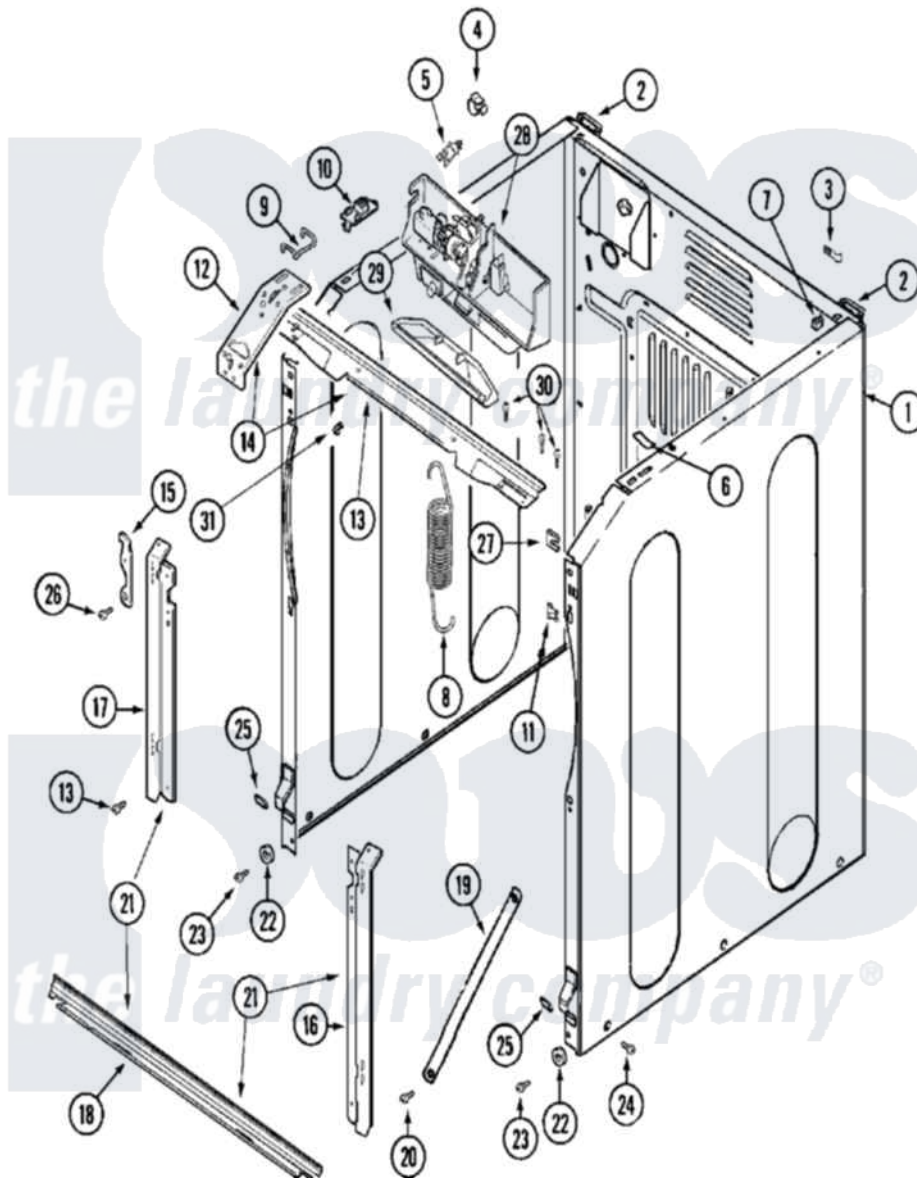

Maytag MAH14PNBGW 03 - CABINET-FRONT

Maytag Commercial Maytag MAH14PNBGW Washer Parts Parts Diagram 03 - CABINET-FRONT
 Click on the part number to view part

Item	Original Part Number	Replaced By	Status	Part Description
001	22003639			Cabinet Assembly
"	NLA		Not Available	CABINET ASSY. (WHT)
002	22001995			Screw Note: Screw, Tumbler Front And Shroud
"	22003367	22004095		Hinge, Plastic
003	22002178			Bracket, Air Dome Hose
"	22002925	3370225		Screw
004	22002014			Clip, Harness To Support
005	22003298			Retainer, Wire
006	33001836			Strap, Top Cover Support
007	310933	33002194		Nut, Speed
008	22002100			Spring
009	22002297			Support, Spring
010	22001997			Spacer, Top Cover
011	22002239			Clip, Front Panel
012	22002090			Brace, Corner
"	22002292			Brace, Corner

"	22003622		Brace, Corner
"	22003623		Brace, Corner
013	22002015		Support, Door Lock
"	22003626		Support, Door Lock
014	22003637		BRACE ASSEMBLY, TOP CROSS CONTAINS ITEMS 12 & 13
015	22002247	33002597	Hook, Security
016	22003224		Bracket, Shroud
"	22003625		Bracket, Shroud Support
017	22002985		Bracket, Shroud
"	22003624		Bracket, Shroud Support
018	22002505	Not Available	BRIDGE, SHROUD SUPPORT
"	22003664		Support, Lower Shroud
019	22002767		Brace, Cross
020	22001995		Screw Note: Screw, Tumbler Front And Shroud
021	22003638	22003652	Shroud Support Assembly
022	22002025		Disc, Front Panel Spacer
023	22001995		Screw Note: Screw, Tumbler Front And Shroud
024	213007		Xfor Cabinet See Cabinet, Back
"	22003409	213007	Xfor Cabinet See Cabinet, Back
025	22002239		Clip, Front Panel
026	22001995		Screw Note: Screw, Tumbler Front And Shroud
027	22002049		Clip Note: Clip, Front Panel
028	22002119		Motor, Wax
"	NLA	Not Available	LATCH, ASSY. (COMMERCIAL)
029	22002957		Cover, Latch Assembly
030	22001995		Screw Note: Screw, Tumbler Front And Shroud
031	22002014		Clip, Harness To Support