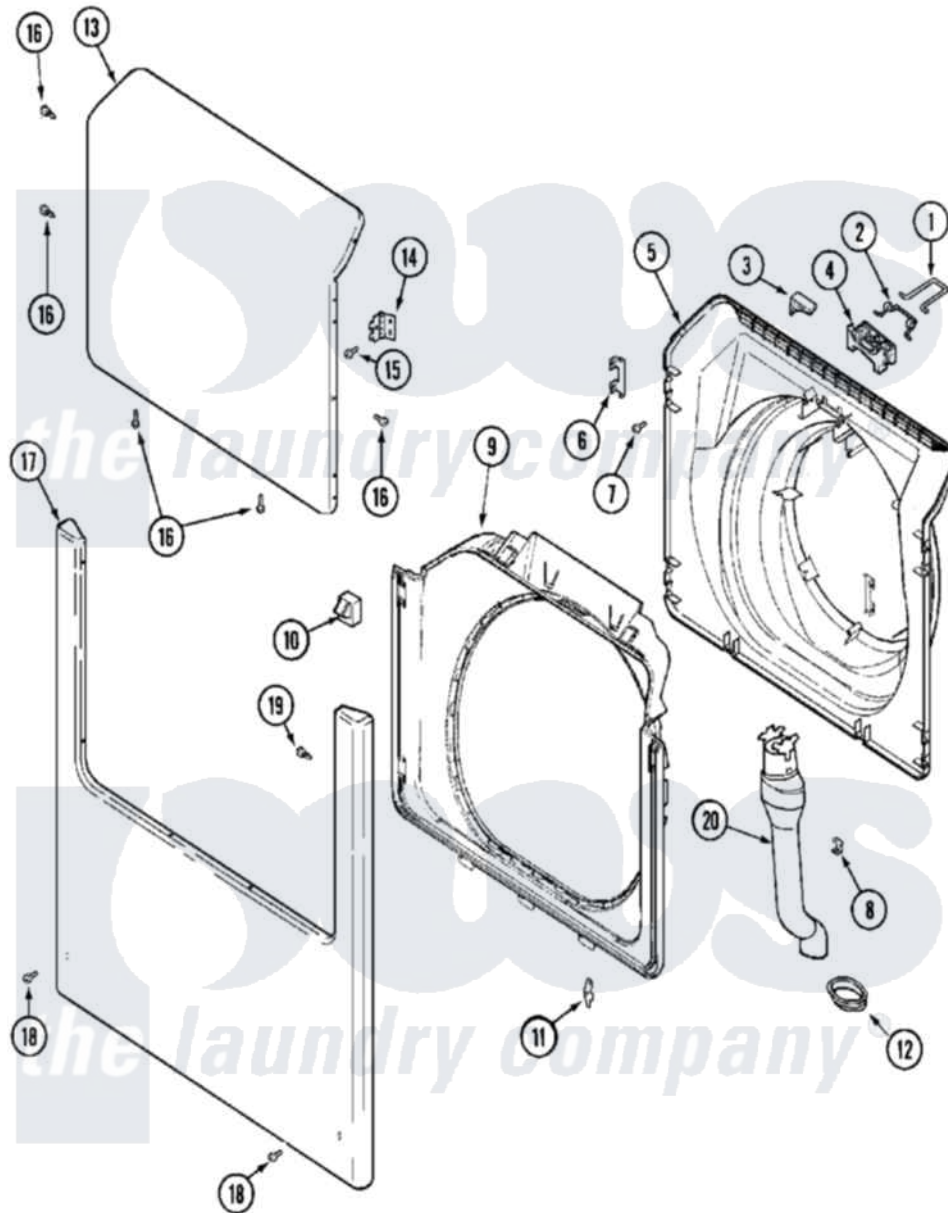

Maytag MAH14PNBGW 04 - DOOR & FRONT PANEL

Maytag Commercial Maytag MAH14PNBGW Washer Parts Parts Diagram 04 - DOOR & FRONT PANEL
 Click on the part number to view part

Item	Original Part Number	Replaced By	Status	Part Description
001	22003222			Hoop, Lock
002	22002003			Spring, Latch
003	22002355	22003083		Liner, Door Assembly W/Vent
"	22003800			Inner Door/Vented
004	22002168			Support, Lock Hoop
005	22003083			Liner, Door Assembly W/Vent
006	22002038			Clip, Door
007	22002007			Screw, Wire Frame
008	22002039			Clip, Door
009	22002234			Shroud And Dispenser Hose
"	22002333			Label, Open Door
010	22002046			Switch, Secondary Door
011	22002095	12001994		Cover
"	33001764			Cover, Hinge Hole
"	33001846			Screw, Hinge Hole Cover
012	22003075			Grommet, Vent Tube

013	22001979		Door, Outer
"	22002333		Label, Open Door
014	22002001		Support, Hinge
"	22002798		Hinge, Door
"	W10124350	Not Available	NOT REQUIRED (HINGE SUPPORT)
015	22002062	98006631	Screw
"	22002243		Screw, Front Panel And Hinge
"	22002244		Clip, Grounding
016	22002063		Screw No.8-18AB Wafer Head
017	22002241	22002836	Panel, Front
018	22001496		Front Panel Fastener And Screw
019	22002243		Screw, Front Panel And Hinge
"	22002244		Clip, Grounding
020	22003576	22003850	Vent Tube Assembly