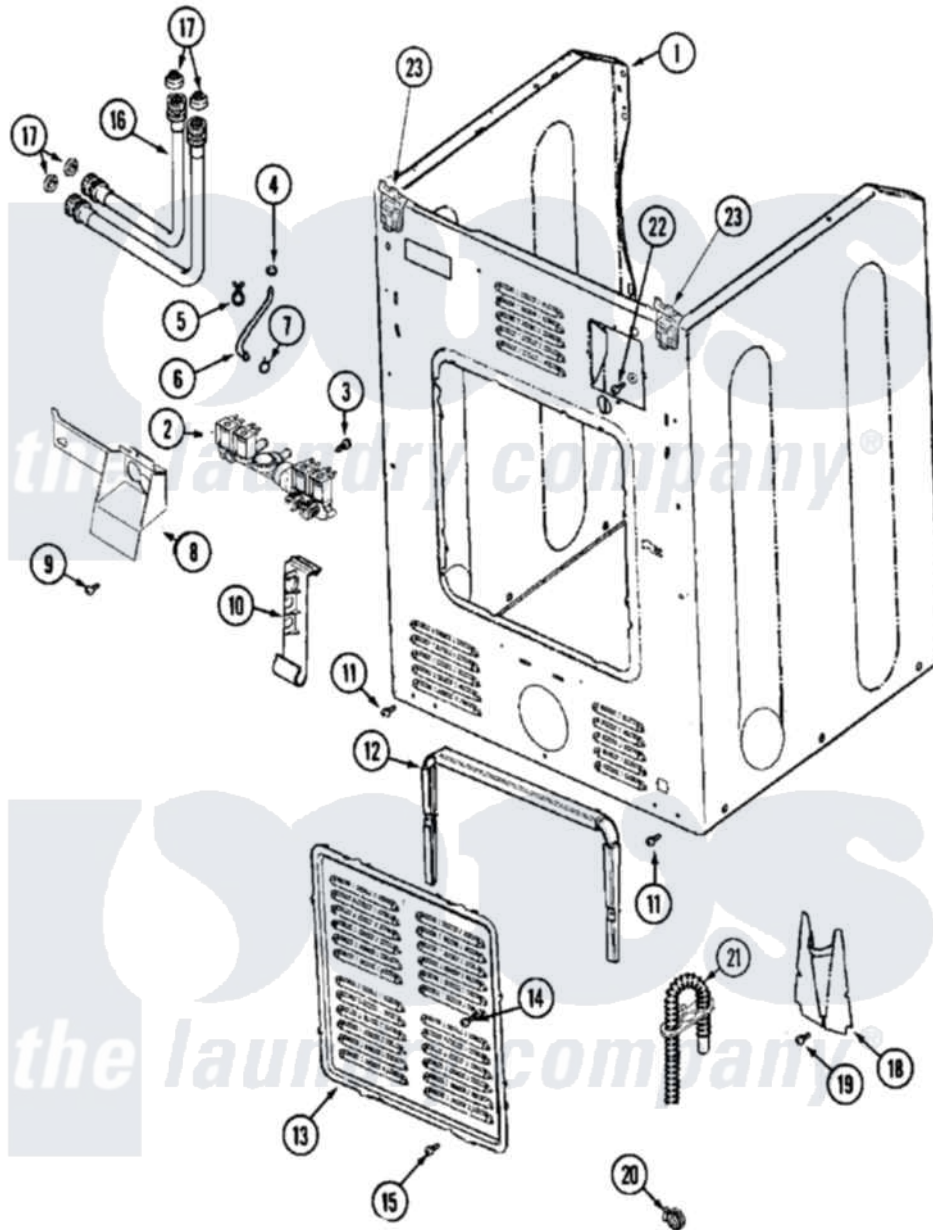

Maytag MAH14PNBGW 05 - CABINET-REAR

Maytag Commercial Maytag MAH14PNBGW Washer Parts Parts Diagram 05 - CABINET-REAR
 Click on the part number to view part

Item	Original Part Number	Replaced By	Status	Part Description
001	22002013			Stop, Shipping
"	22003639			Cabinet Assembly
"	NLA		Not Available	CABINET ASSY. (WHT)
002	22002903			Valve, Water
003	Y313561			Screw---NA
004	22003627	616099		Clamp
005	22002027	74007164		Lock- Purs
006	22002083			Hose, Injector
007	216169	596669		Clamp, Manifold
008	33002212			Bracket, Water Valve
009	22002436			Screw, Water Valve Bracket
010	33002213			Rack, Hose
011	22001995			Screw Note: Screw, Tumbler Front And Shroud
012	22002022			Spacer, Access Panel
013	22002092			Panel, Access
"	22002349	W10116737		Lock

014	22002295	67006908	Screw, Ice Rack
015	22001996	3370225	Screw
016	35-3400		Inlet Hose Assembly
"	35-3401		Inlet Hose Assembly
017	12001413		Strainer And Washer Kit
018	22002704		Cover, Drain Hose
019	22001995		Screw Note: Screw, Tumbler Front And Shroud
020	22001984	285655	Clamp, Hose
021	12001659	12001807	Drain Hose Kit
"	22002892		Retainer, Drain Hose
"	22002893	8539404	Tie-Wire
"	22002932		Clip, Drain Hose
"	22003319	12001807	Drain Hose Kit
022	NLA	Not Available	SCREW, GROUND LUG
023	22001995		Screw Note: Screw, Tumbler Front And Shroud
"	22003367	22004095	Hinge, Plastic