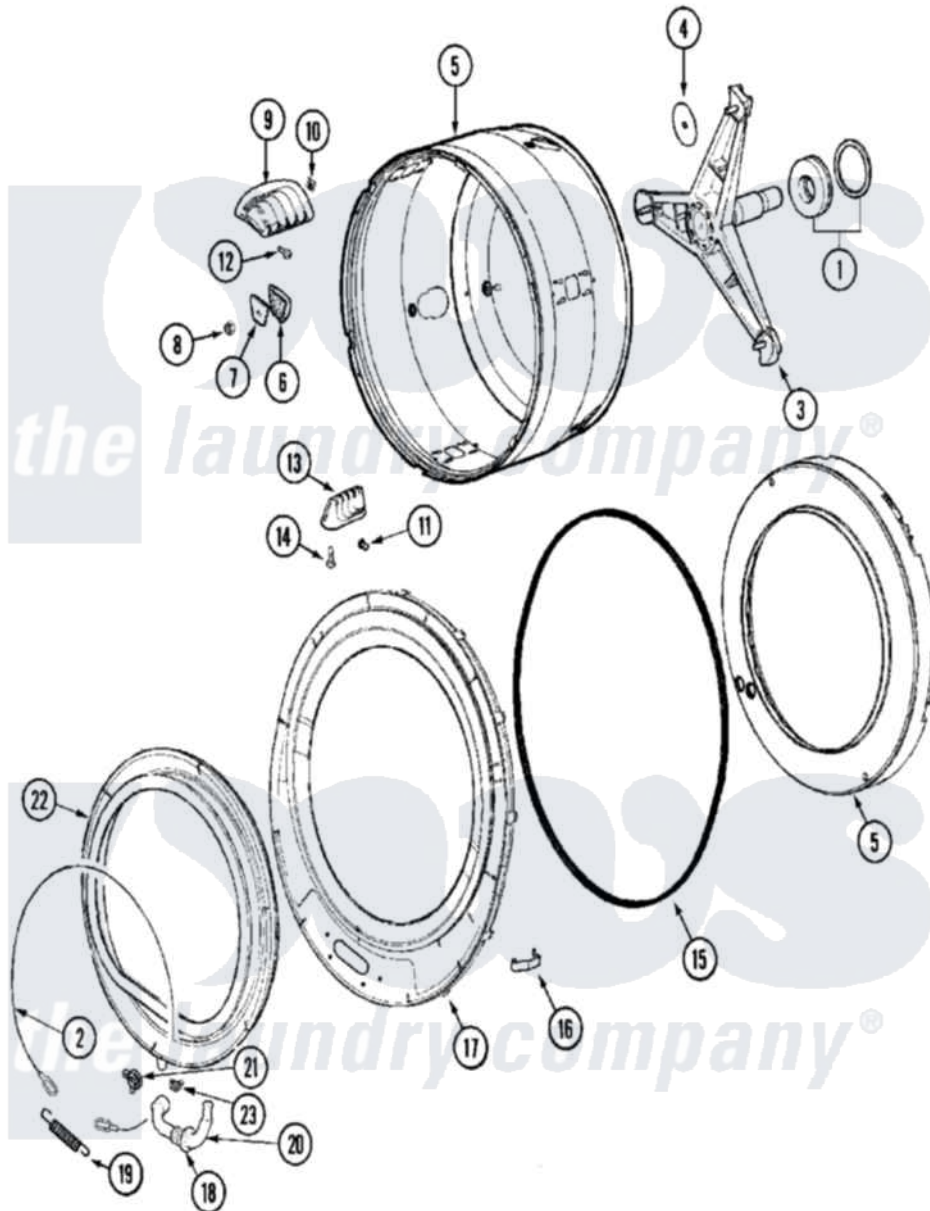

# Maytag MAH14PNBGW 07 - SPINNER ASSEMBLY & OUTER TUB COVER

Maytag Commercial Maytag MAH14PNBGW Washer Parts Diagram 07 - SPINNER ASSEMBLY & OUTER TUB COVER

Click on the part number to view part

| Item | Original Part Number     | Replaced By               | Status | Part Description        |
|------|--------------------------|---------------------------|--------|-------------------------|
| 001  | 12001478                 | <a href="#">12002022</a>  |        | Lip Seal Kit            |
| 002  | <a href="#">22002327</a> |                           |        | Wire, Boot Clamp        |
| 003  | <a href="#">22002123</a> |                           |        | Tube, Molykote          |
| "    | 22002897                 | <a href="#">W10181639</a> |        | Support                 |
| 004  | <a href="#">22002023</a> |                           |        | Washer, Plastic         |
| 005  | 22002115                 | <a href="#">6-2717080</a> |        | Spinner As              |
| 006  | <a href="#">22002482</a> |                           |        | Washer, Profile         |
| 007  | <a href="#">22002020</a> |                           |        | Washer, Spinner Support |
| 008  | 22002122                 | <a href="#">2207454</a>   |        | Nut, Hex                |
| 009  | <a href="#">22001985</a> |                           |        | Baffle, Drip            |
| 010  | <a href="#">22002009</a> |                           |        | Grommet, Baffle         |
| 011  | <a href="#">22001999</a> |                           |        | Grommet, Baffle         |
| 012  | 22002325                 | <a href="#">22003556</a>  |        | Screw, Baffle           |
| 013  | <a href="#">22001986</a> |                           |        | Baffle, Drip            |
| 014  | <a href="#">22002059</a> |                           |        | Screw, Baffle           |
| 015  | <a href="#">22002077</a> |                           |        | Seal, Tub Cover         |