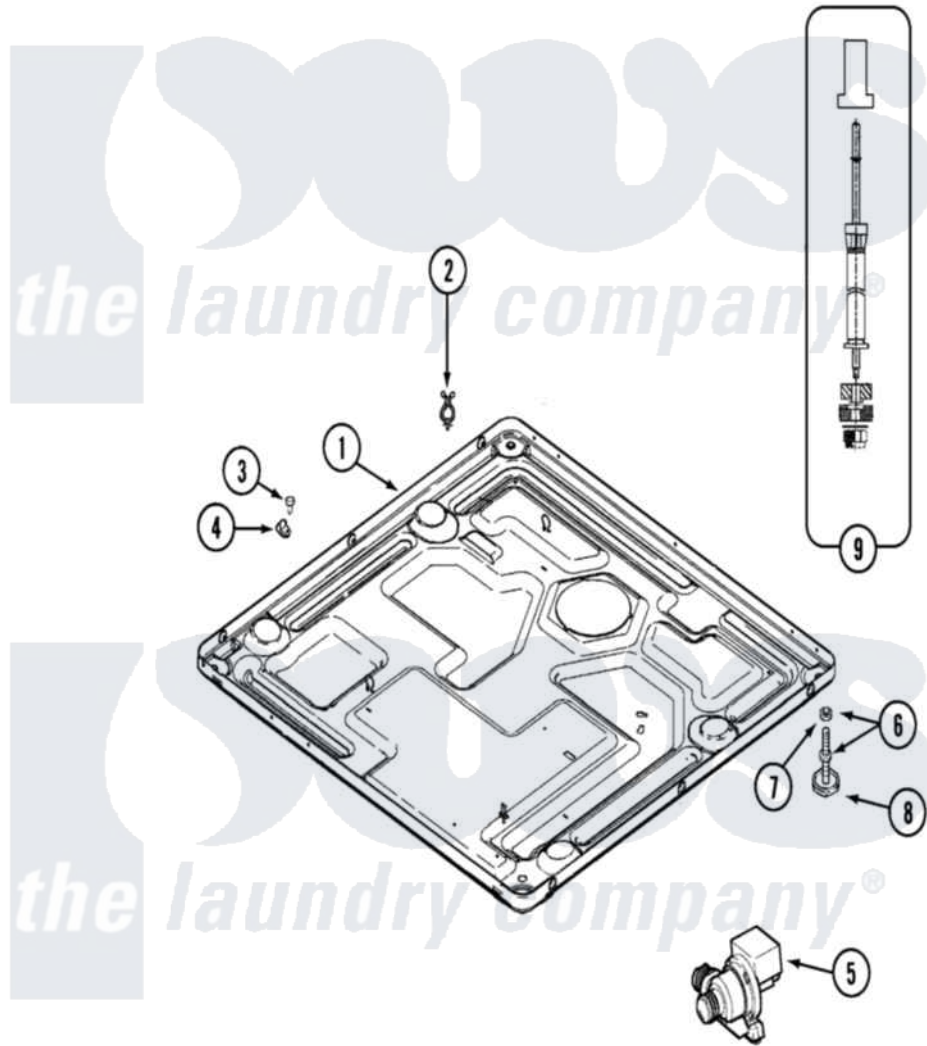

Maytag MAH14PNBGW 08 - BASE

Maytag Commercial Maytag MAH14PNBGW Washer Parts Parts Diagram 08 - BASE
 Click on the part number to view part

Item	Original Part Number	Replaced By	Status	Part Description
001	22002240	22003435		Base, Assembly
"	22003580			Base, Assembly
"	22003605			Base Weld Assembly
002	315471	22003298		Retainer, Wire
003	212276	W10116760		Screw
004	22002014			Clip, Harness To Support
005	22002809	22003635		Pump, High Torque
006	22003544			Adjustable Leg W/Foot And Nut
007	Y052740	62739		Nut, Lock
008	210684			Foot, Adjustable Leg
009	22001988			Strut Assembly-Rear
010	22002476	22003778		Transformer
"	22002477			Shield, Transformer
"	22003778			Transformer