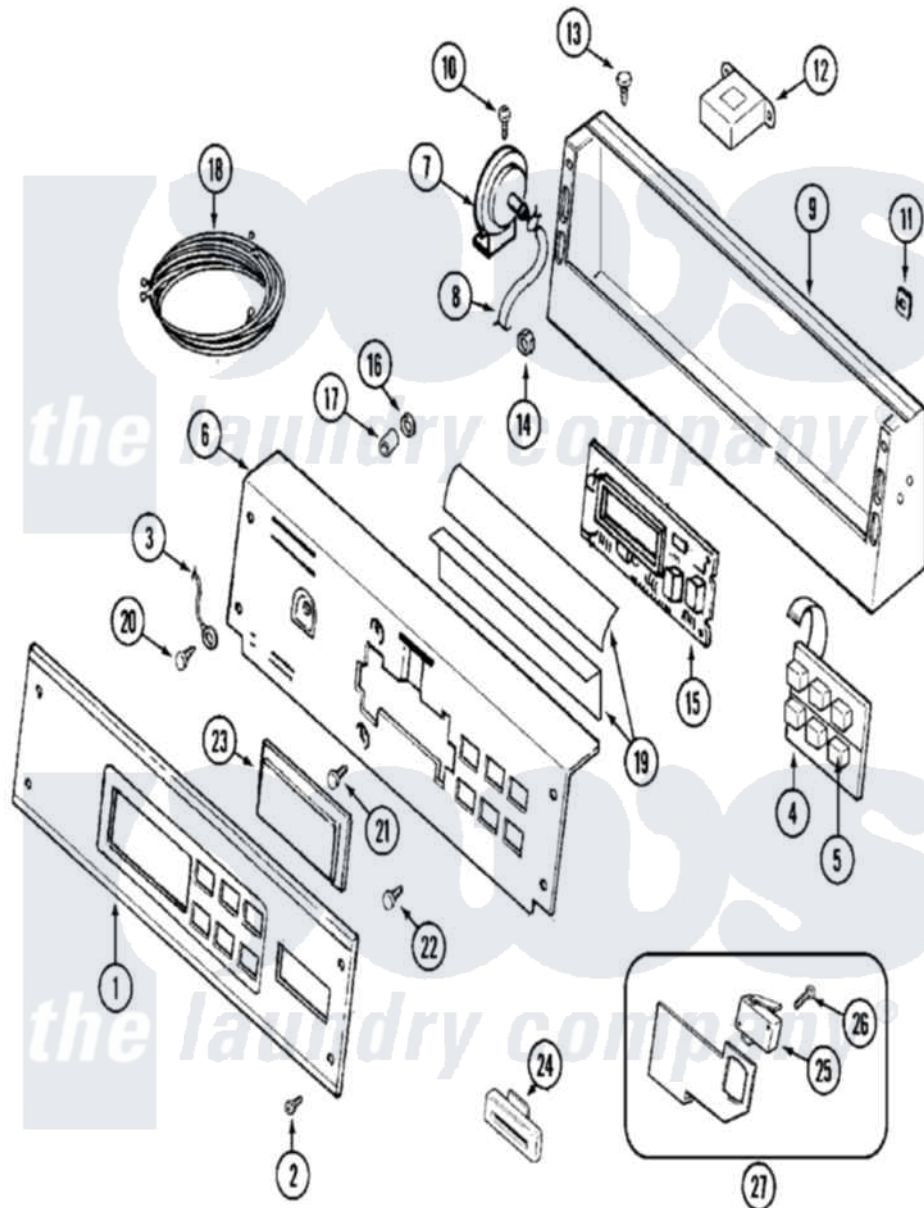

Maytag MAH14PNSAW 01 - CONTROL PANEL

Maytag [Commercial Maytag MAH14PNSAW Washer Parts](#) Parts Diagram 01 - CONTROL PANEL
 Click on the part number to view part

Item	Original Part Number	Replaced By	Status	Part Description
001	22002346			Panel, Control
002	215506			Screw, Control Panel Overlay
003	205810			Wire, Ground
004	206808	W10135389		Push Button And Switch Assembly
"	215527	W10140652		Screw, 6-20 X 1/2
005	215517	W10131113		Push Button
006	22002347			Switch Brkt And Back Brkt
"	22003090			Switch And Back Brkt Assembly
007	22002048	22002921		Switch- Pr
"	22002994			Switch, Pressure
008	22002010			Hose, Pressure Switch
"	NLA		Not Available	CLIP, PRESSURE SWITCH HOSE
009	22003101			Console
"	33001957			Console

010	216423	3370225	Screw
011	215003		Fastener, Panel And Bracket
012	22001960		Transformer
013	211251		Screw, Transformer
014	22001419		Nut, Transformer
015	22002328	22004335	Control Board
016	912077		Locknut, Reader Harness
017	33001204		Stand-Off, Ccontrol Board
018	22002473		Wire Harness, Main
"	22002692		Wire Harness, Main
019	22001511	22002954	Deflector, Water
020	211252		Screw, Ground Wire
021	215526		Screw, Circuit Board
022	215527	W10140652	Screw, 6-20 X 1/2
023	22001962	W10131114	Cover, Display
"	33002090		Harness, Service
024	22002074		Not Available
"	33002092	W10133266	BEZEL, COMMERCIAL
025	22002367		Cam-Lock
026	22002368		Switch, Sensor
027	33001982		Screw, Sensor Switch Bracket
			Bracket, Switch Mounting