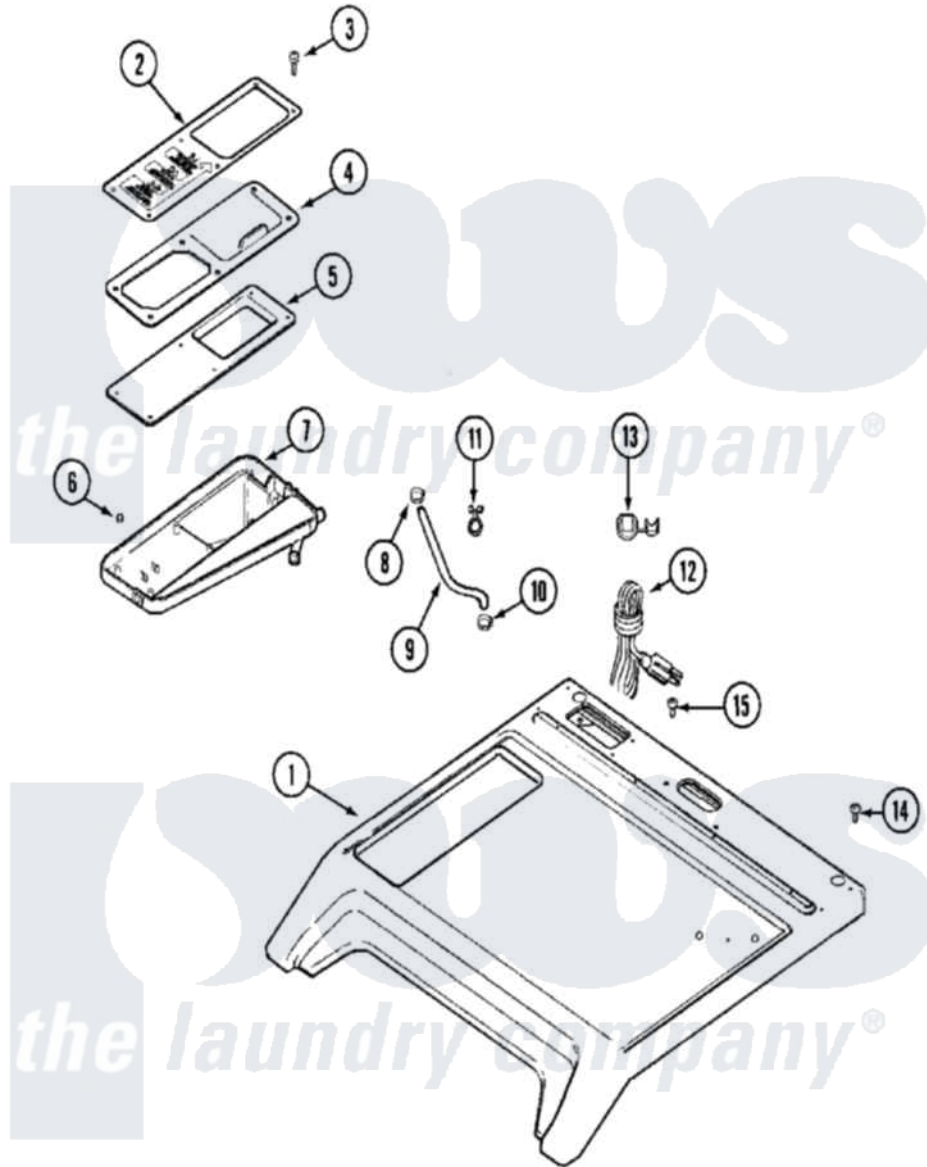

# Maytag MAH14PNSAW 02 - TOP

Maytag [Commercial Maytag MAH14PNSAW Washer Parts](#) Parts Diagram 02 - TOP  
 Click on the part number to view part

Item	Original Part Number	Replaced By	Status	Part Description
001	<a href="#">22002116</a>			Cover, Top
"	22003584	<a href="#">22004180</a>		Cover, Top
002	22002032		Not Available	COVER, COMM. DISPENSER (WHT)
003	22002230	<a href="#">400021-1</a>		Screw
004	22002091		Not Available	LID, COMMERCIAL DISPENSER
005	22002074		Not Available	BEZEL, COMMERCIAL
006	<a href="#">22002031</a>			Palnut, Bezel
007	22002075		Not Available	DISPENSER BOTTOM, COMMERCIAL
008	22002054	<a href="#">285655</a>		Clamp, Hose
009	<a href="#">22002084</a>			Hose, Shower
010	201011	<a href="#">285655</a>		Clamp, Hose
011	212276	<a href="#">W10116760</a>		Screw
"	22002027	<a href="#">74007164</a>		Lock- Purs
012	308966		Not Available	CORD, POWER (EXPORT)

"	33001285	Not Available	CORD, POWER
"	33001689	Not Available	CORD, POWER (AS WRAPPED)
013	<a href="#">216183</a>		Grommet, Cord Export
"	22002532	<a href="#">216183</a>	Grommet, Cord Export
014	912365	<a href="#">3370225</a>	Screw
015	210186	<a href="#">3370225</a>	Screw