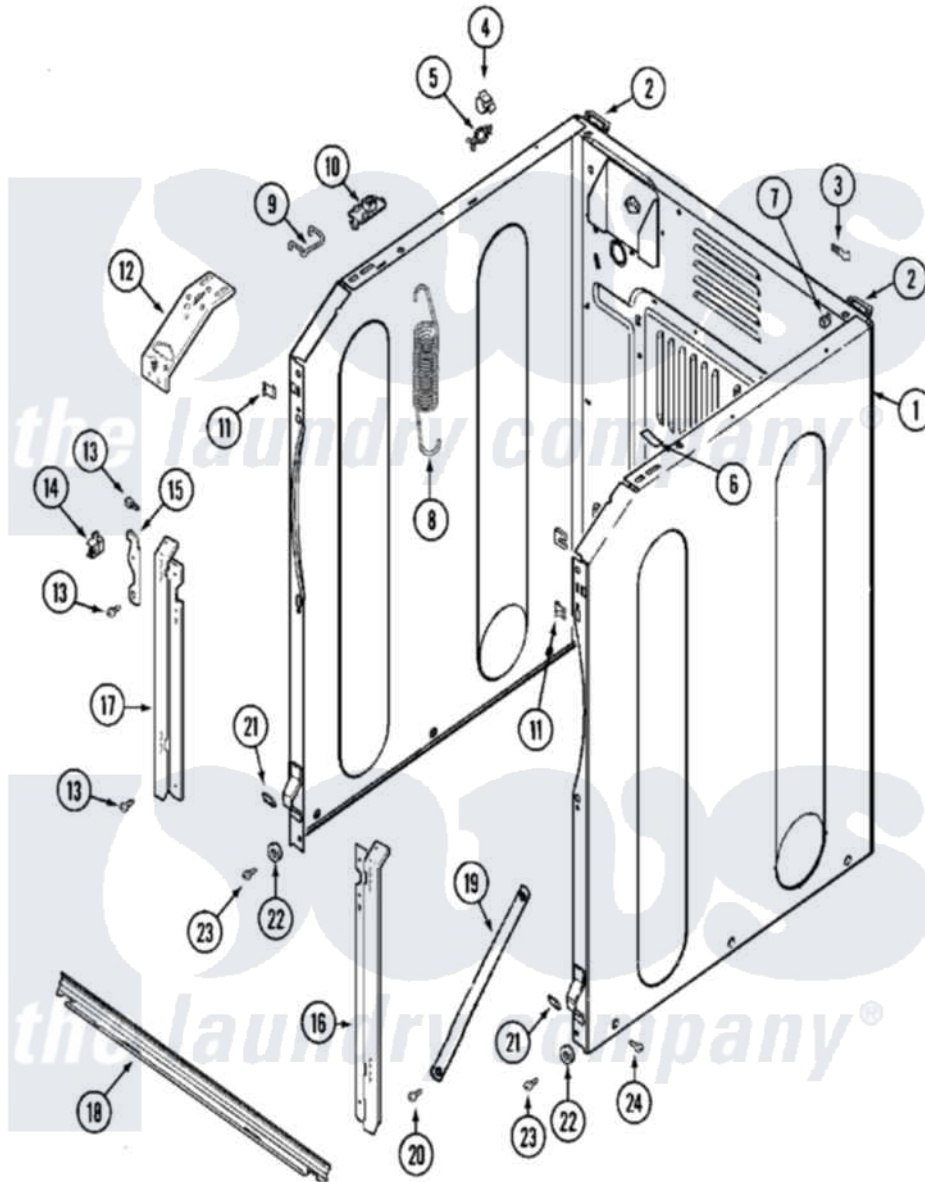

Maytag MAH14PNSAW 03 - CABINET-FRONT

Maytag Commercial Maytag MAH14PNSAW Washer Parts Parts Diagram 03 - CABINET-FRONT
 Click on the part number to view part

Item	Original Part Number	Replaced By	Status	Part Description
001	22002245	22003639		Cabinet Assembly
"	22003639			Cabinet Assembly
"	NLA		Not Available	CABINET (WHT)
002	22001995			Screw Note: Screw, Tumbler Front And Shroud
"	22003367	22004095		Hinge, Plastic
"	NLA		Not Available	BRACKET, CABINET HINGE
003	22001996	3370225		Screw
"	22002178			Bracket, Air Dome Hose
"	NLA		Not Available	TIE, WIRE
004	Y310376			Clip, Door Switch Harness
005	315471	22003298		Retainer, Wire
006	33001836			Strap, Top Cover Support
007	310933	33002194		Nut, Speed
008	22002100			Spring
009	22002098	22002297		Support, Spring
010	22001997			Spacer, Top Cover

011	22002049		Clip Note: Clip, Front Panel
012	22002090		Brace, Corner
013	22001995		Screw Note: Screw, Tumbler Front And Shroud
014	22002001		Support, Hinge
015	22002247	33002597	Hook, Security
016	22002034	22003224	Bracket, Shroud
017	22002035	22002985	Bracket, Shroud
018	22001993		Bridge, Shroud Support
"	22003638	22003652	Shroud Support Assembly
019	22002259	22002767	Brace, Cross
020	22001995		Screw Note: Screw, Tumbler Front And Shroud
021	22002239		Clip, Front Panel
022	22002025		Disc, Front Panel Spacer
023	22001995		Screw Note: Screw, Tumbler Front And Shroud
024	213007		Xfor Cabinet See Cabinet, Back
"	22003409	213007	Xfor Cabinet See Cabinet, Back