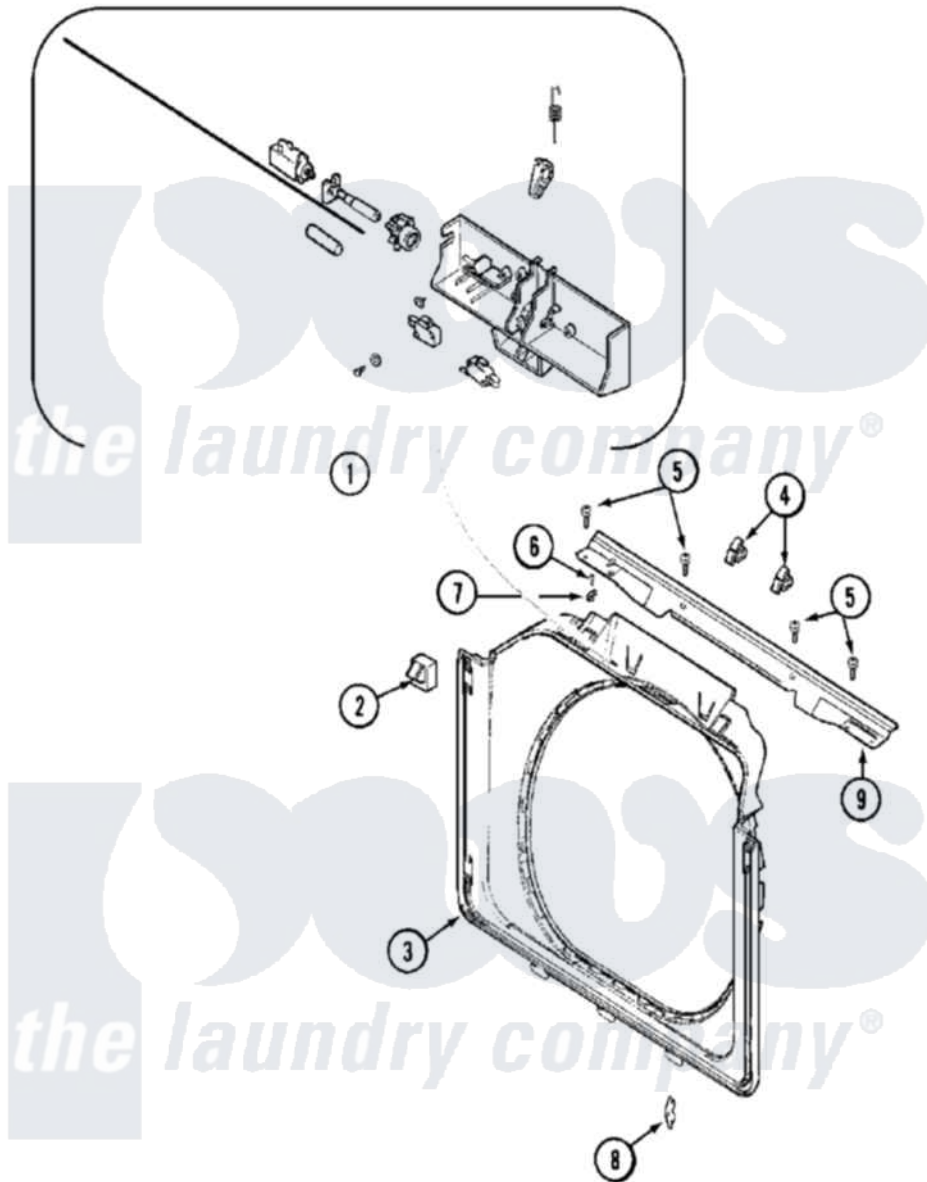

Maytag MAH14PNSAW 04 - DOOR SHROUD & DOOR LATCH ASSEMBLY

Maytag Commercial Maytag MAH14PNSAW Washer Parts Parts Diagram 04 - DOOR SHROUD & DOOR LATCH ASSEMBLY

[Click on the part number to view part](#)

Item	Original Part Number	Replaced By	Status	Part Description
001	22002957			Cover, Latch Assembly
"	NLA		Not Available	LATCH ASSY., DOOR
002	22002046			Switch, Secondary Door
003	22002234			Shroud And Dispenser Hose
004	Y310376			Clip, Door Switch Harness
005	22001995			Screw Note: Screw, Tumbler Front And Shroud
006	22001996	3370225		Screw
007	22002014			Clip, Harness To Support
008	22002095	12001994		Cover
009	22002015			Support, Door Lock
"	22003637			BRACE ASSEMBLY, TOP CROSS CONTAINS ITEMS 12 & 13