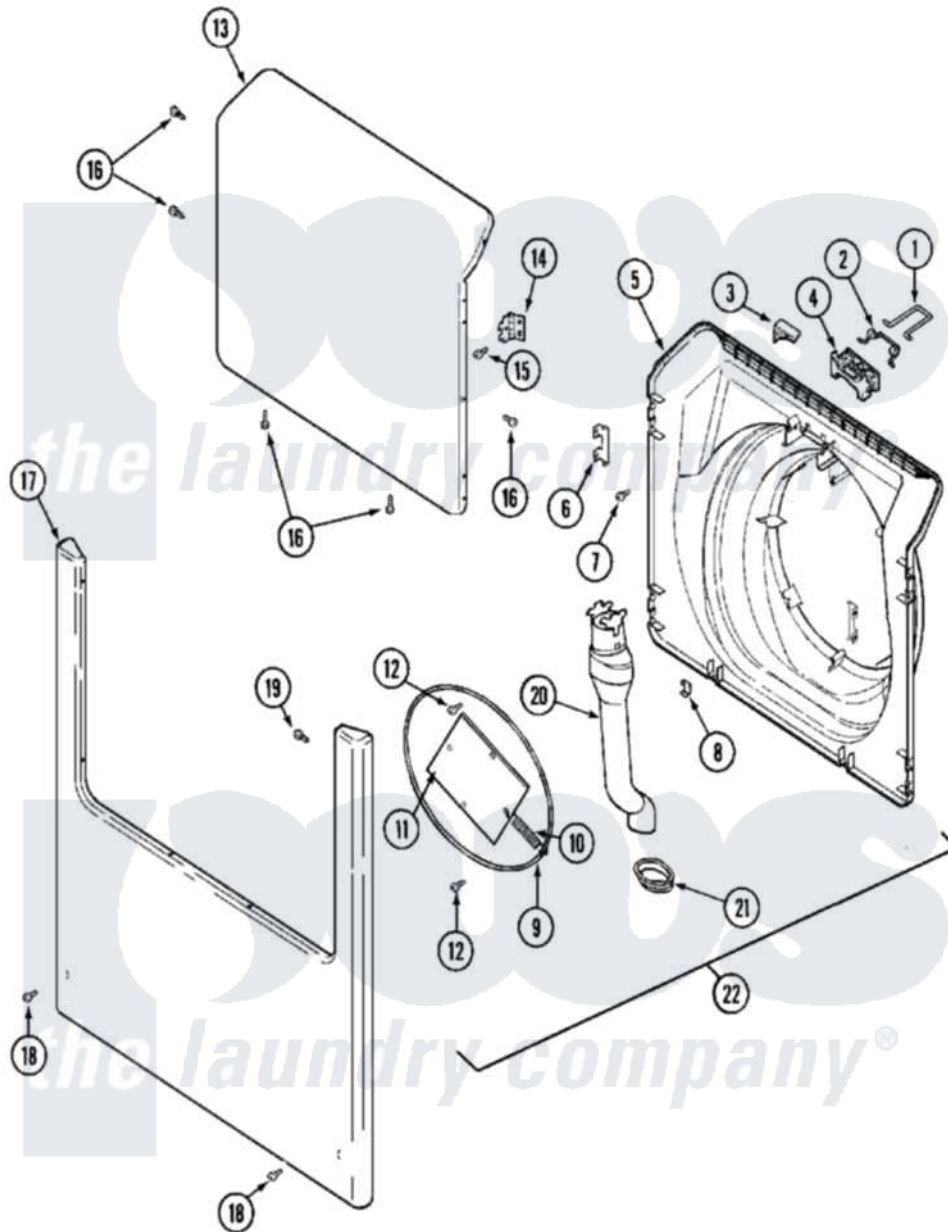

Maytag MAH14PNSAW 05 - DOOR & FRONT PANEL

Maytag [Commercial Maytag MAH14PNSAW Washer Parts](#) Parts Diagram 05 - DOOR & FRONT PANEL
 Click on the part number to view part

Item	Original Part Number	Replaced By	Status	Part Description
001	22002002	22003222		Hoop, Lock
002	22002003			Spring, Latch
003	22002355	22003083		Liner, Door Assembly W/Vent
004	22002168			Support, Lock Hoop
005	22002355	22003083		Liner, Door Assembly W/Vent
"	22002539	22003083		Liner, Door Assembly W/Vent
"	22003076	22003083		Liner, Door Assembly W/Vent
006	22002038			Clip, Door
007	22002007			Screw, Wire Frame
008	22002039			Clip, Door
009	22002104			Frame, Wire
"	W10124350		Not Available	NOT REQUIRED PART OR SEE NOTE
010	22002356			Spring, Plate
"	W10124350		Not Available	NOT REQUIRED PART OR SEE NOTE
011	22002094			Frame, Wire

"	W10124350	Not Available	NOT REQUIRED PART OR SEE NOTE
012	22002007		Screw, Wire Frame
"	W10124350	Not Available	NOT REQUIRED PART OR SEE NOTE
013	22001979		Door, Outer
"	22002333		Label, Open Door
014	22002000	22002798	Hinge, Door
015	22002062	98006631	Screw
016	22002063		Screw No.8-18AB Wafer Head
017	22002241	22002836	Panel, Front
018	22001496		Front Panel Fastener And Screw
019	22002012		Screw, Hinge Note: Screw, Hinge Bracket
"	22002243		Screw, Front Panel And Hinge
"	22002244		Clip, Grounding
020	22002990	22003850	Vent Tube Assembly
021	22003075		Grommet, Vent Tube
022	22003083		Liner, Door Assembly W/Vent