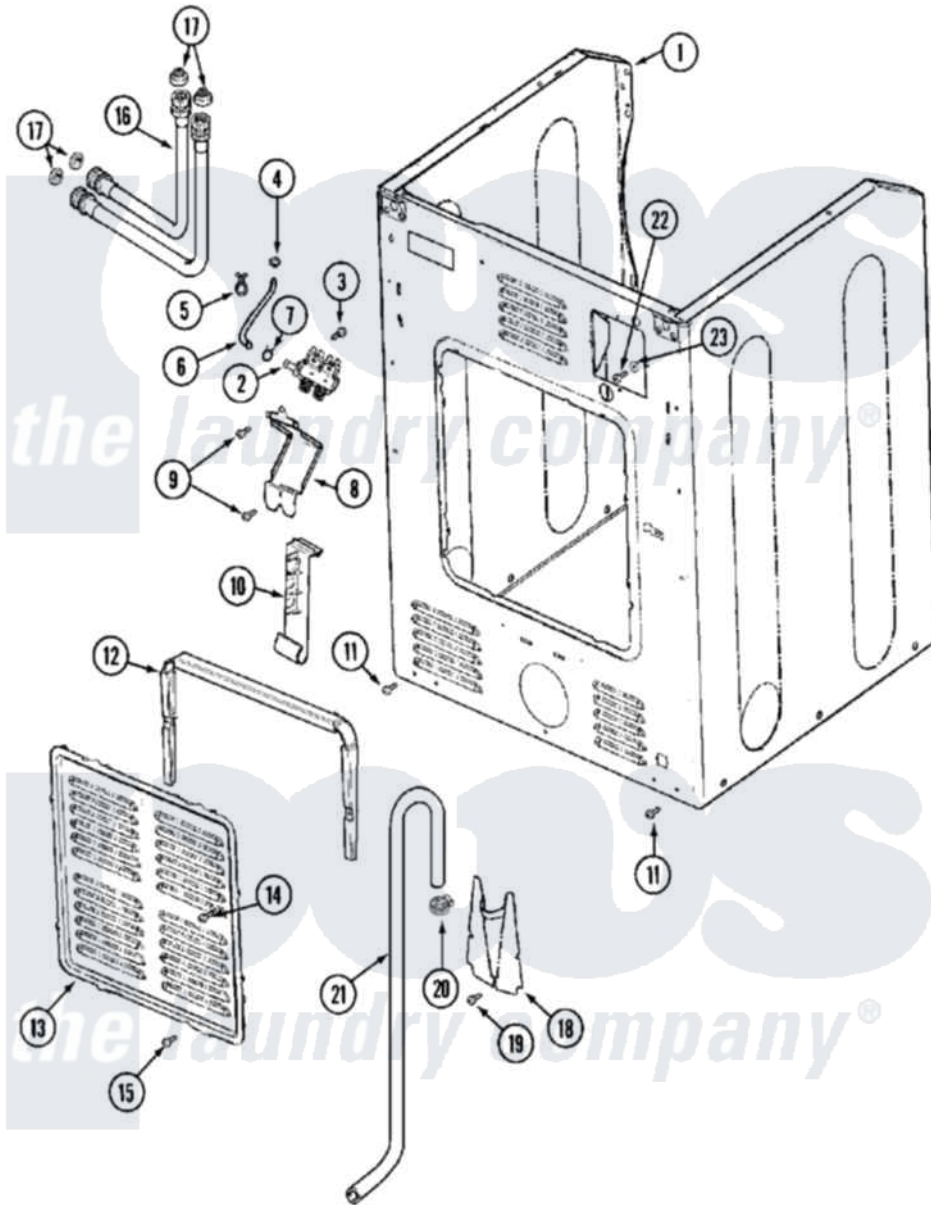

Maytag MAH14PNSAW 06 - CABINET-REAR

Maytag Commercial Maytag MAH14PNSAW Washer Parts Parts Diagram 06 - CABINET-REAR
 Click on the part number to view part

Item	Original Part Number	Replaced By	Status	Part Description
001	22002245	22003639		Cabinet Assembly
"	NLA		Not Available	CABINET (WHT)
002	22003831			Water Valve, 2 Coil
003	Y313561			Screw----NA
004	22002054	285655		Clamp, Hose
005	22002027	74007164		Lock- Purs
006	22001987	22002296		Hose, Injector
007	216169	596669		Clamp, Manifold
008	22002089	22002572		Bracket- W
009	22001996	3370225		Screw
010	22002076	33002213		Rack, Hose
011	22001995			Screw Note: Screw, Tumbler Front And Shroud
012	22002022			Spacer, Access Panel
013	22002092			Panel, Access
014	22002295	67006908		Screw, Ice Rack
015	22001996	3370225		Screw

016	22002475	76313	Hosefill
017	Y013783		Washer, Inlet Hose
018	22002093	22002704	Cover, Drain Hose
019	22001995		Screw Note: Screw, Tumbler Front And Shroud
020	22001984	285655	Clamp, Hose
021	12001659	12001807	Drain Hose Kit
"	22002891	12001807	Drain Hose Kit
"	22002892		Retainer, Drain Hose
"	22002893	8539404	Tie-Wire
"	NLA	Not Available	HOSE, DRAIN---N
022	NLA	Not Available	SCREW, GROUND LUG
023	NLA	Not Available	WASHER, GROUND LUG