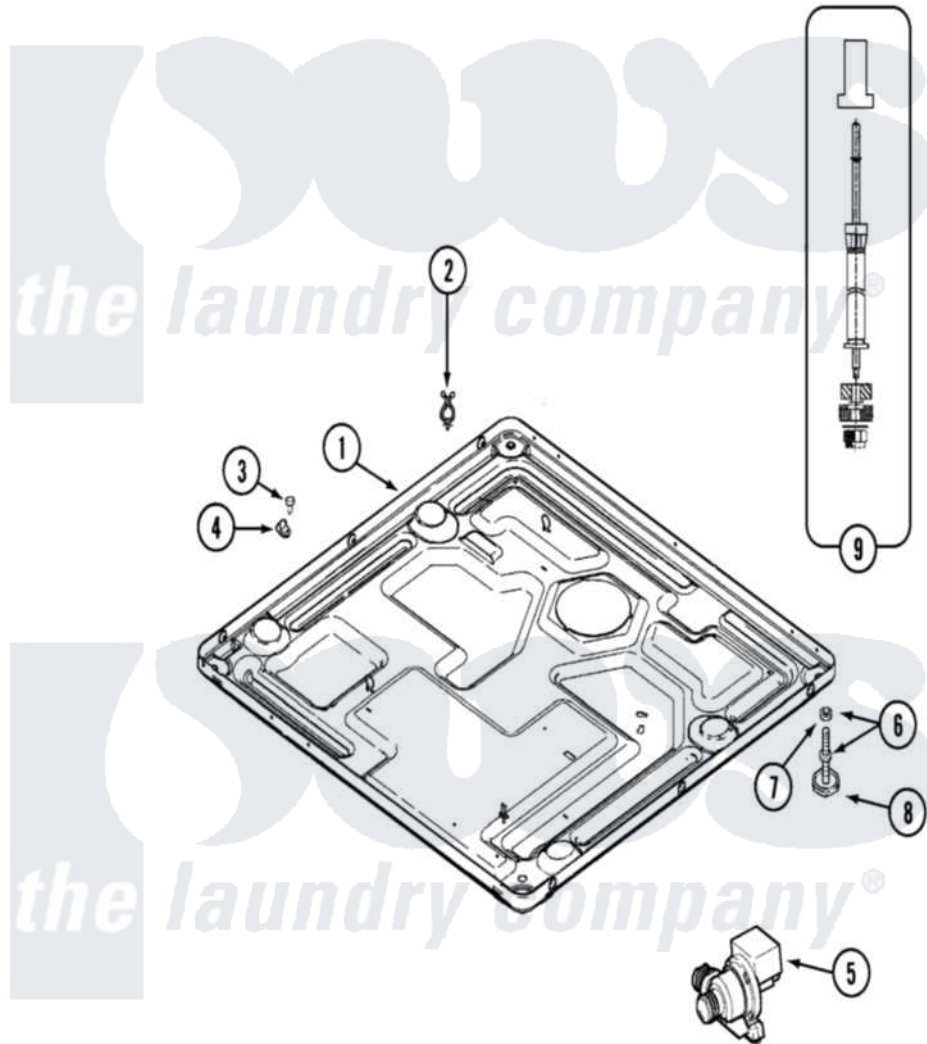

Maytag MAH14PNSAW 09 - BASE

Maytag [Commercial Maytag MAH14PNSAW Washer Parts](#) Parts Diagram 09 - BASE
 Click on the part number to view part

Item	Original Part Number	Replaced By	Status	Part Description
001	22002240	22003435		Base, Assembly
"	22003580			Base, Assembly
002	315471	22003298		Retainer, Wire
003	212276	W10116760		Screw
004	22002014			Clip, Harness To Support
005	22002809	22003635		Pump, High Torque
006	22001915	22003544		Adjustable Leg W/Foot And Nut
007	Y052740	62739		Nut, Lock
008	210684			Foot, Adjustable Leg
009	22001988			Strut Assembly-Rear
010	22002476	22003778		Transformer
"	22002477			Shield, Transformer