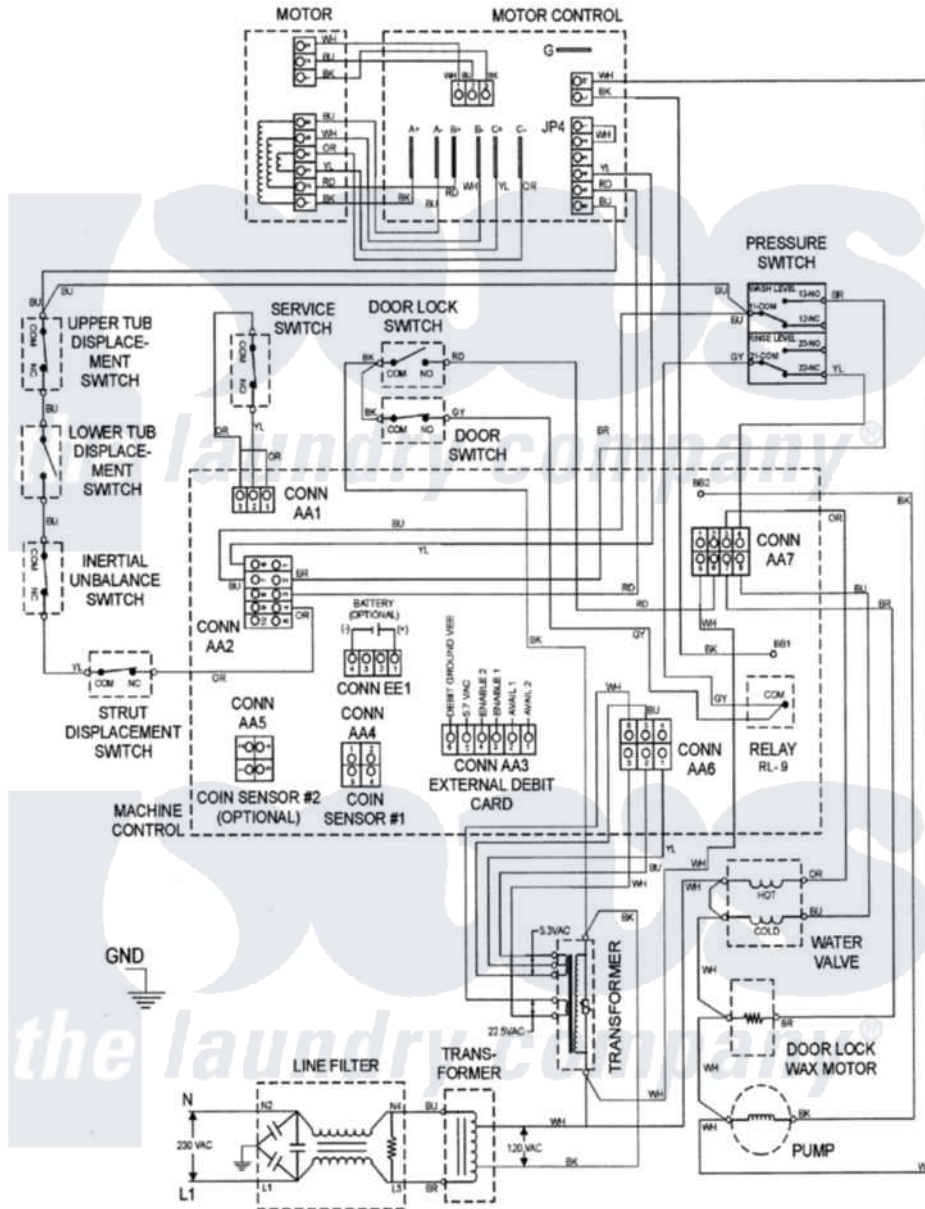

# Maytag MAH14PNSAW 10 - WIRING INFORMATION

Maytag Commercial Maytag MAH14PNSAW Washer Parts Diagram 10 - WIRING INFORMATION  
 Click on the part number to view part

Item	Original Part Number	Replaced By	Status	Part Description
001	NLA		Not Available	WIRING INFORMATION