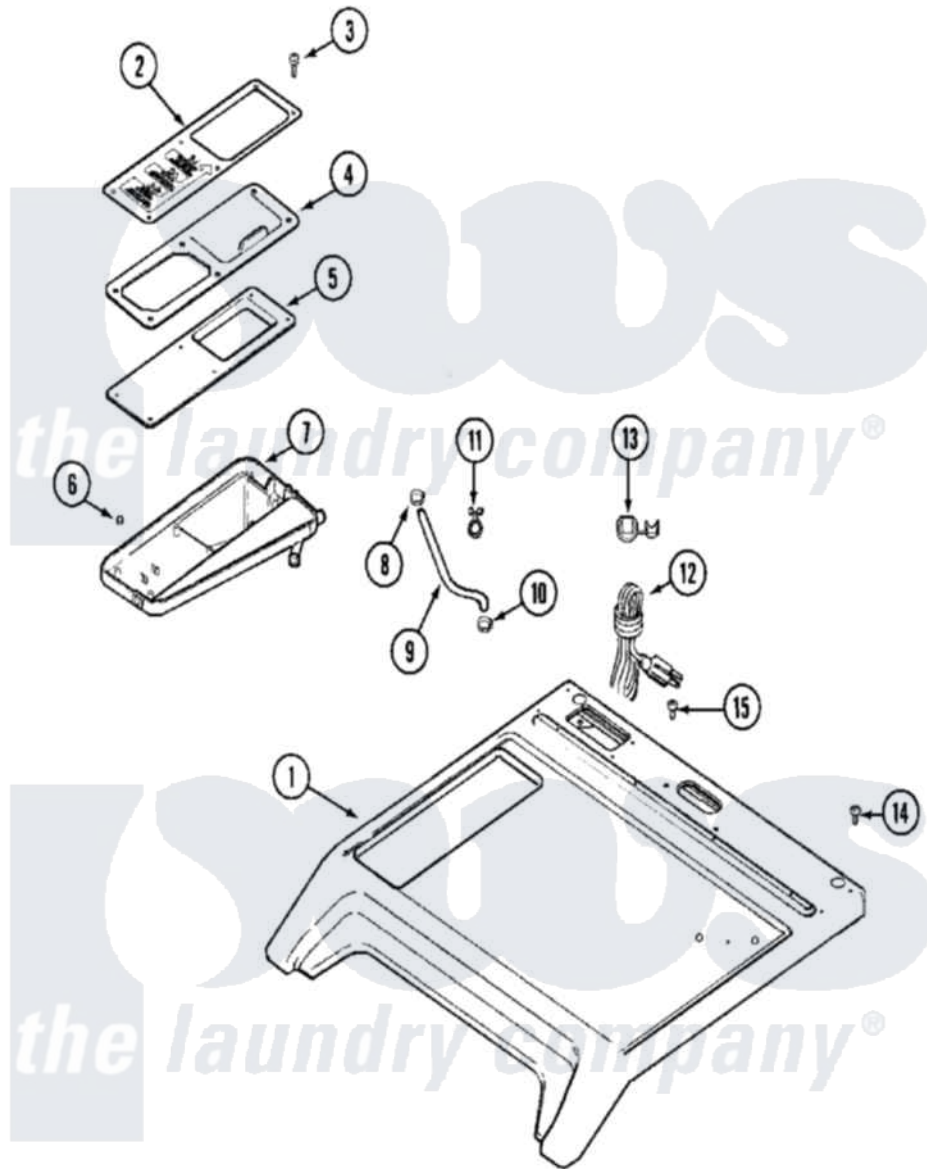

# Maytag MAH14PRAWW 02 - TOP

Maytag [Commercial Maytag MAH14PRAWW Washer Parts](#) Parts Diagram 02 - TOP  
 Click on the part number to view part

| Item | Original Part Number     | Replaced By               | Status        | Part Description             |
|------|--------------------------|---------------------------|---------------|------------------------------|
| 001  | <a href="#">22002116</a> |                           |               | Cover, Top                   |
| 002  | 22002032                 |                           | Not Available | COVER, COMM. DISPENSER (WHT) |
| 003  | 22002230                 | <a href="#">400021-1</a>  |               | Screw                        |
| "    | 22002350                 | <a href="#">910309</a>    |               | Washer, Mounting Strap       |
| 004  | 22002091                 |                           | Not Available | LID, COMMERCIAL DISPENSER    |
| 005  | 22002074                 |                           | Not Available | BEZEL, COMMERCIAL            |
| 006  | <a href="#">22002031</a> |                           |               | Nut, Bezel                   |
| 007  | 22002075                 |                           | Not Available | DISPENSER BOTTOM, COMMERCIAL |
| 008  | 22002054                 | <a href="#">285655</a>    |               | Clamp, Hose                  |
| 009  | <a href="#">22002084</a> |                           |               | Hose, Shower                 |
| 010  | 201011                   | <a href="#">285655</a>    |               | Clamp, Hose                  |
| 011  | 212276                   | <a href="#">W10116760</a> |               | Screw                        |
| "    | 22002027                 | <a href="#">74007164</a>  |               | Lock- Pins                   |
| 012  | 22001178                 | <a href="#">22003062</a>  |               | Cord, Power                  |