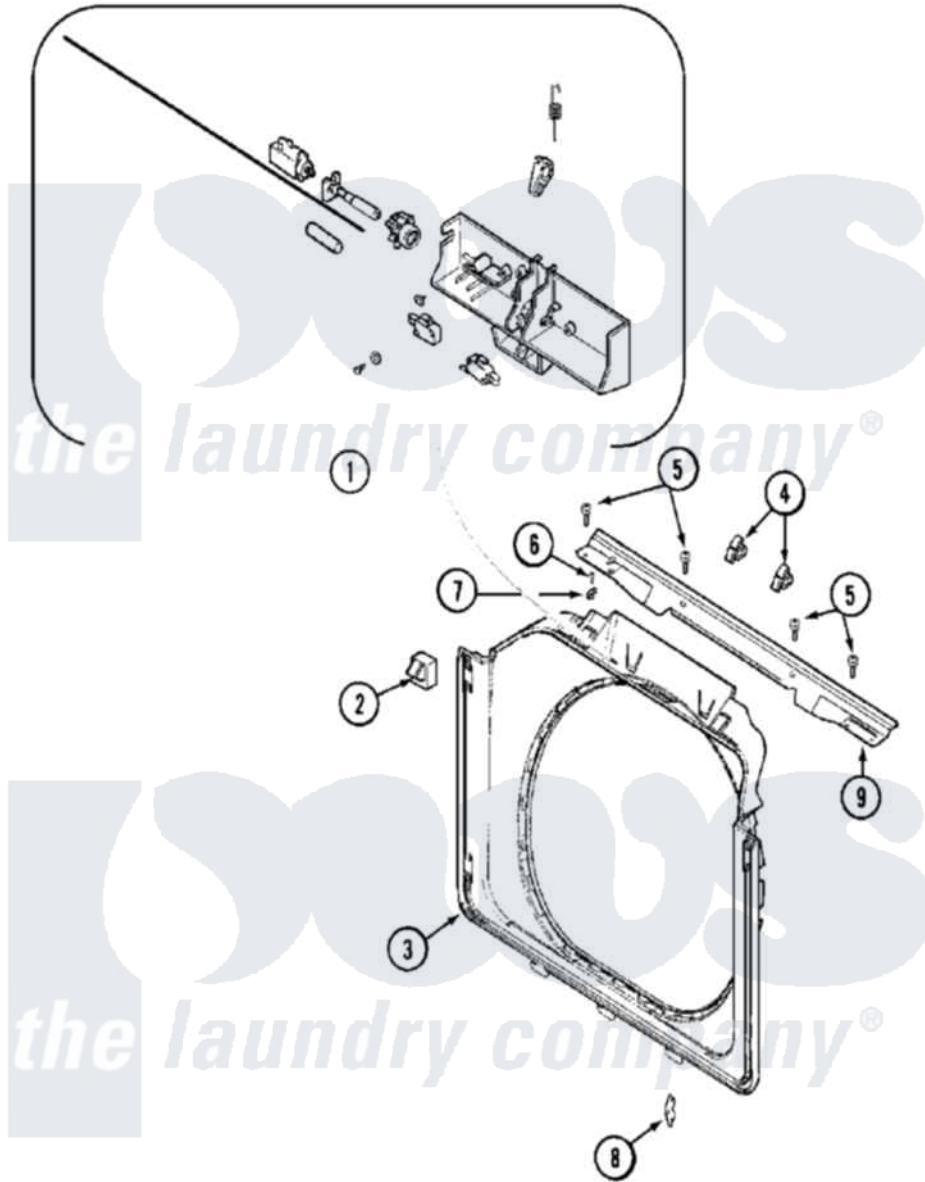

Maytag MAH14PRAWW 04 - DOOR SHROUD & DOOR LATCH ASSEMBLY

Maytag [Commercial Maytag MAH14PRAWW Washer Parts](#) Parts Diagram 04 - DOOR SHROUD & DOOR LATCH ASSEMBLY

[Click on the part number to view part](#)

Item	Original Part Number	Replaced By	Status	Part Description
001	22002957			Cover, Latch Assembly
"	NLA		Not Available	DOOR, LOCK HOOP ASSEMBLY
002	22002046			Switch, Secondary Door
003	22002234			Shroud And Dispenser Hose
004	Y310376			Clip, Door Switch Harness
005	22001995			Screw Note: Screw, Tumbler Front And Shroud
006	22001996	3370225		Screw
007	22002014			Clip, Harness To Support
008	22002095	12001994		Cover
009	22002015			Support, Door Lock