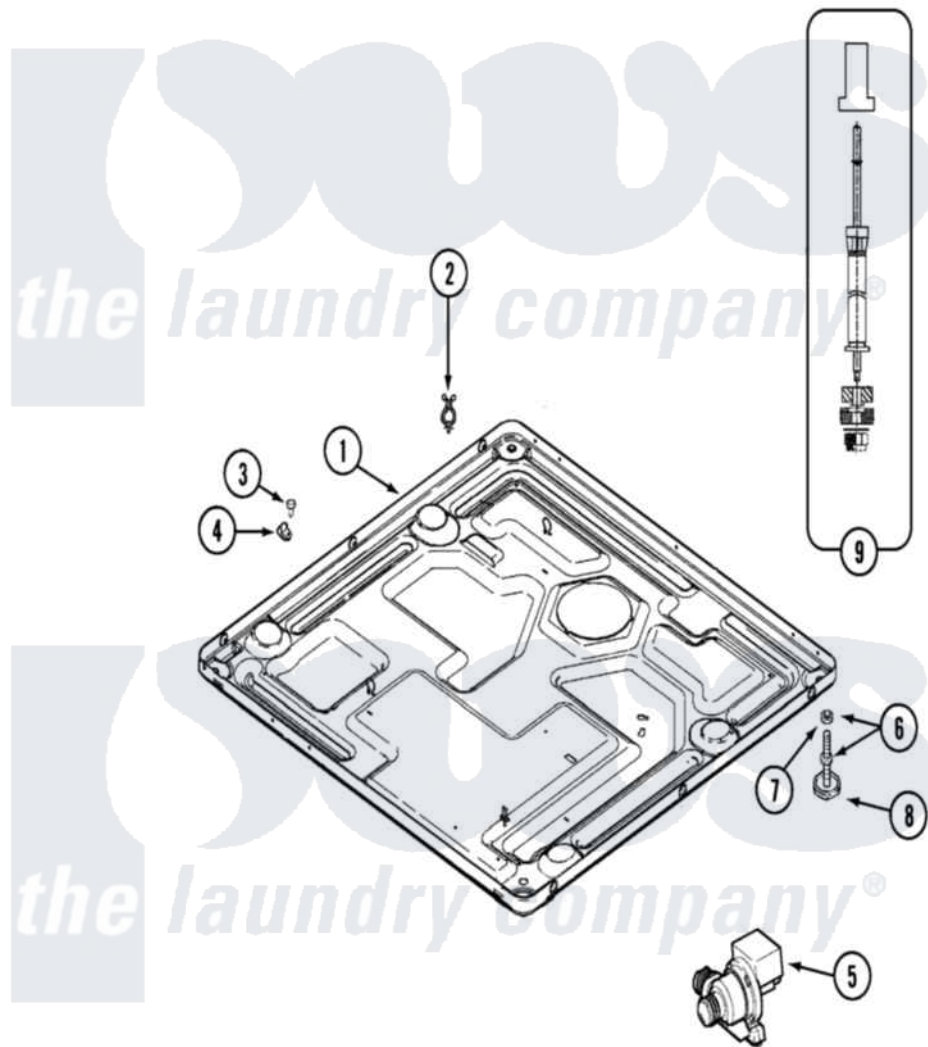

Maytag MAH14PRAWW 09 - BASE

Maytag [Commercial Maytag MAH14PRAWW Washer Parts](#) Parts Diagram 09 - BASE
 Click on the part number to view part

Item	Original Part Number	Replaced By	Status	Part Description
001	22002240	22003435		Base, Assembly
002	315471	22003298		Retainer, Wire
003	212276	W10116760		Screw
004	22002014			Clip, Harness To Support
005	22001982	22003059		Pump, Drain
"	22002939	22003059		Pump, Drain
006	22001915	22003544		Adjustable Leg W/Foot And Nut
007	Y052740	62739		Nut, Lock
008	210684			Foot, Adjustable Leg
009	22001988			Strut Assembly-Rear