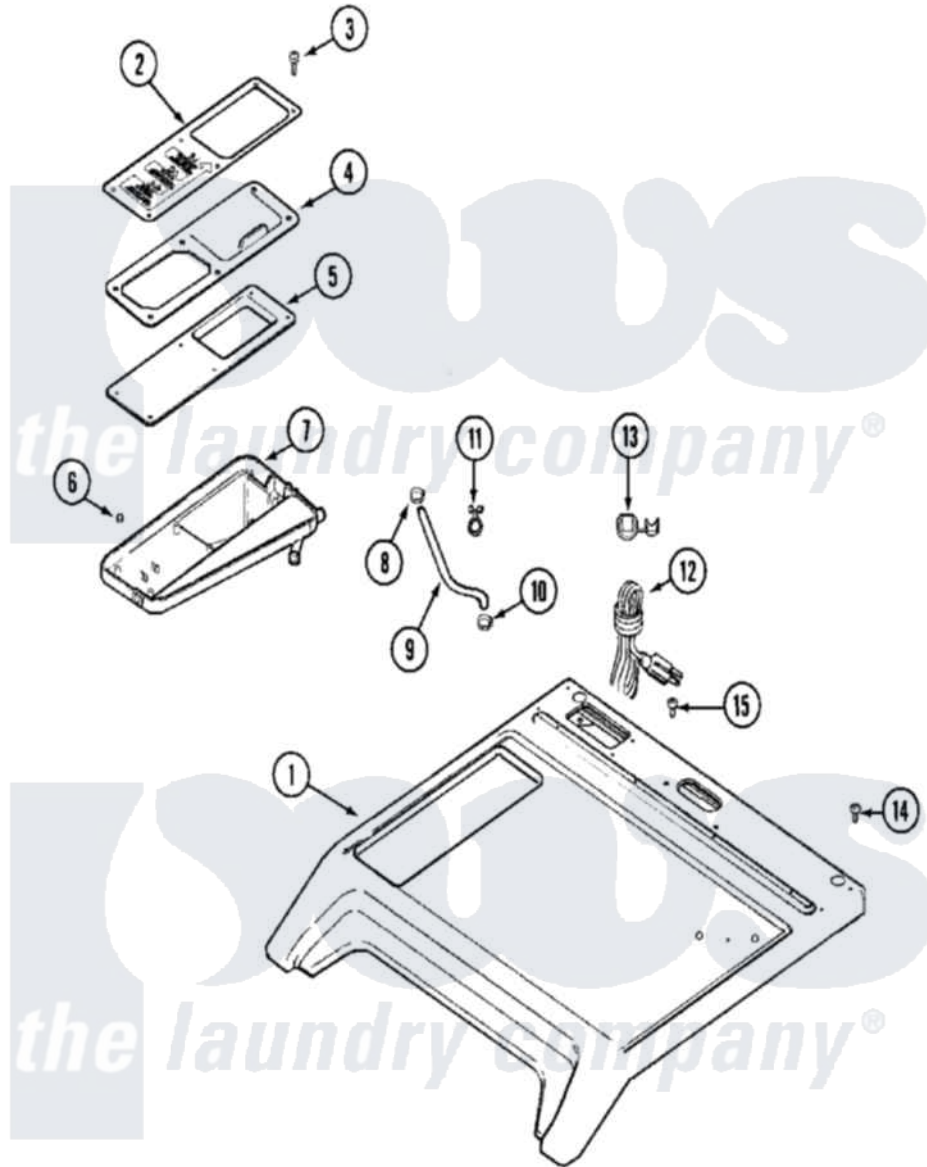

Maytag MAH14PSAAW 03 - TOP

Maytag [Commercial Maytag MAH14PSAAW Washer Parts](#) Parts Diagram 03 - TOP
 Click on the part number to view part

Item	Original Part Number	Replaced By	Status	Part Description
001	22002108		Not Available	(ALM)
"	NLA		Not Available	COVER, TOP (WHT)
002	22002032		Not Available	COVER, COMM. DISPENSER (WHT)
"	22002176	22002930		Cover, Comm. Dispenser
003	22002230	400021-1		Screw
004	22002091		Not Available	LID, COMMERCIAL DISPENSER
005	22002074		Not Available	BEZEL, COMMERCIAL
006	22002031			Palnut, Bezel
007	22002075		Not Available	DISPENSER BOTTOM, COMMERCIAL
008	22002054	285655		Clamp, Hose
009	22002084			Hose, Shower
010	201011	285655		Clamp, Hose
011	212276	W10116760		Screw
"	22002027	74007164		Lock- Purs

012	22001178	22003062	Cord, Power
013	211881		Grommet, Cord Part Not Used- Gas Models Only
014	912365	3370225	Screw
015	210186	3370225	Screw