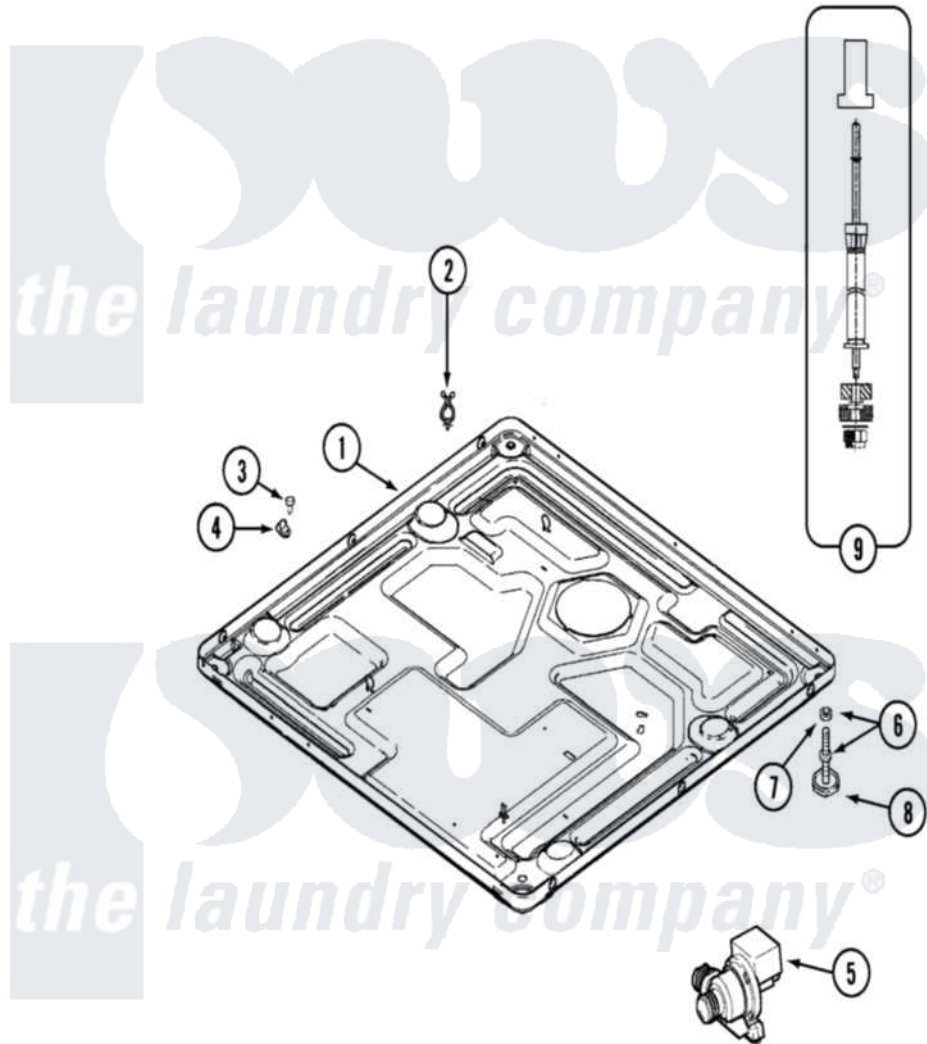

# Maytag MAH14PSAAW 10 - BASE

Maytag [Commercial Maytag MAH14PSAAW Washer Parts](#) Parts Diagram 10 - BASE  
 Click on the part number to view part

Item	Original Part Number	Replaced By	Status	Part Description
001	22002111	<a href="#">22003605</a>		Base Weld Assembly
"	22002240	<a href="#">22003435</a>		Base, Assembly
002	315471	<a href="#">22003298</a>		Retainer, Wire
003	212276	<a href="#">W10116760</a>		Screw
004	<a href="#">22002014</a>			Clip, Harness To Support
005	22001982	<a href="#">22003059</a>		Pump, Drain
"	22002939	<a href="#">22003059</a>		Pump, Drain
006	22001915	<a href="#">22003544</a>		Adjustable Leg W/Foot And Nut
007	<a href="#">Y052740</a>	<a href="#">62739</a>		Nut, Lock
008	<a href="#">210684</a>			Foot, Adjustable Leg
009	<a href="#">22001988</a>			Strut Assembly-Rear