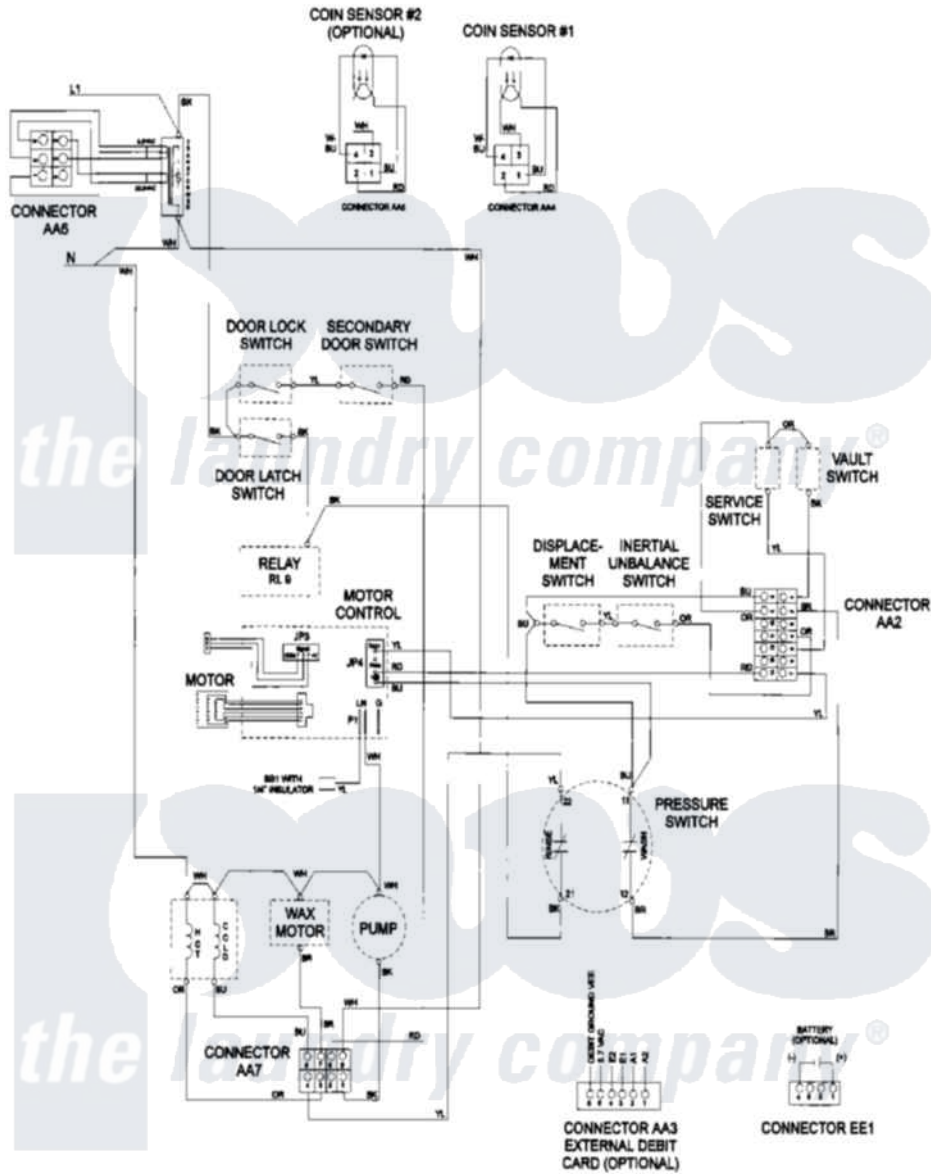

# Maytag MAH14PSAAW 11 - WIRING INFORMATION

Maytag Commercial Maytag MAH14PSAAW Washer Parts Parts Diagram 11 - WIRING INFORMATION  
 Click on the part number to view part

Item	Original Part Number	Replaced By	Status	Part Description
001	NLA		Not Available	WIRING INFORMATION