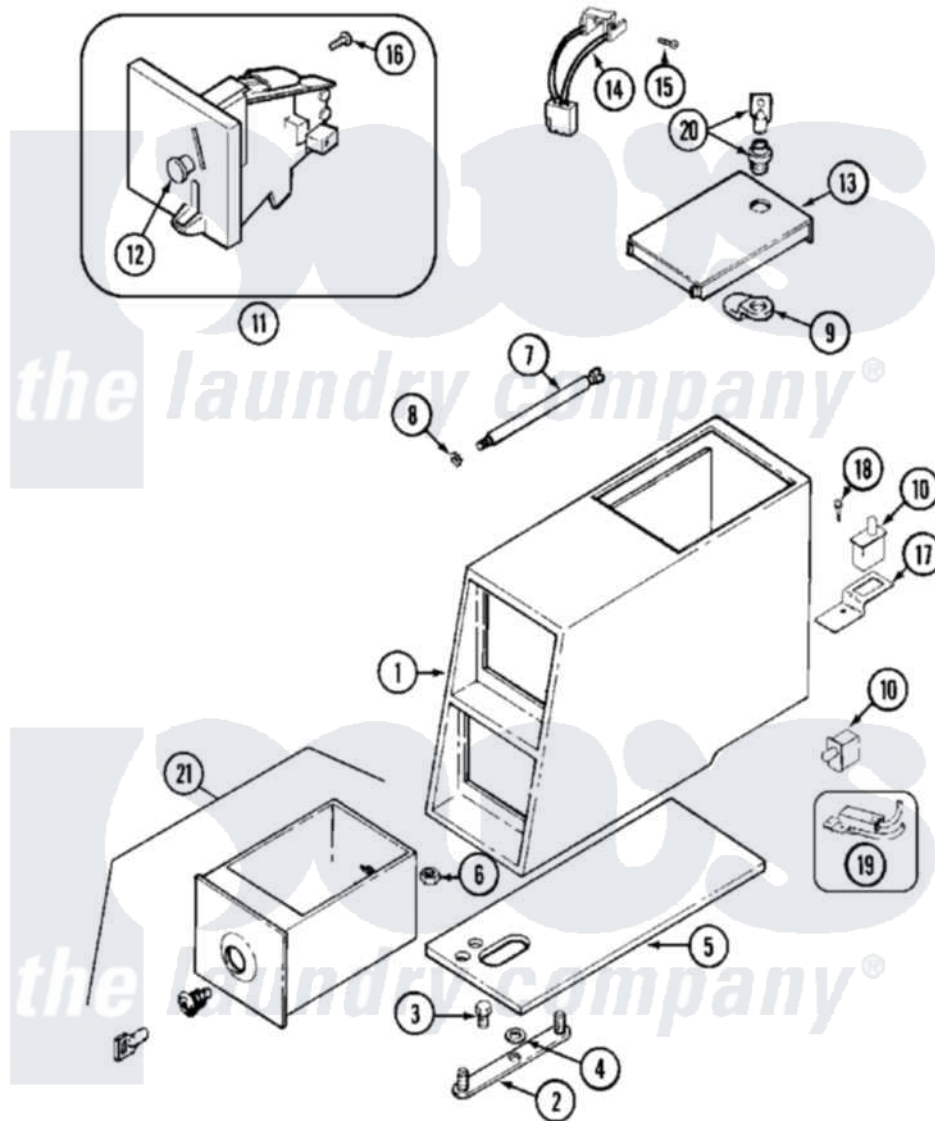

# Maytag MAH20PDA3W 02 - CONTROL CENTER (PD)

Maytag Commercial Maytag MAH20PDA3W Washer Parts Parts Diagram 02 - CONTROL CENTER (PD)  
 Click on the part number to view part

Item	Original Part Number	Replaced By	Status	Part Description
001	<a href="#">22002480</a>			Vault, Coin PD Coin Drop Supplied By Dist.
002	22001810		Not Available	STRAP, MOUNTING
003	22001996	<a href="#">3370225</a>		Screw
004	<a href="#">910309</a>			Washer, Mounting Strap
005	<a href="#">22002072</a>			Gasket, Control Center
006	<a href="#">Y052740</a>	<a href="#">62739</a>		Nut, Lock
007	<a href="#">213035</a>			Bolt, Locking
008	<a href="#">910181</a>			Lockwasher, Terminal Block
009	NLA		Not Available	CAM, LOCKING
010	<a href="#">33001250</a>			Switch, Vault And Service Door
"	912012	<a href="#">3400409</a>		Screw
011	<a href="#">22003041</a>			Coin Drop Assembly
012	<a href="#">216200</a>			Face Plate Return Button
013	22001910	<a href="#">22003679</a>		Timer Access Door Assembly
014	<a href="#">22001965</a>			Optic Switch Assembly

015	<a href="#">314665</a>		Screw, Switch Assembly
016	<a href="#">216068</a>		Screw, Coin Drop
017	<a href="#">22001404</a>		Bracket, Service Switch
018	<a href="#">22001069</a>		Screw, Vault To Control Cover
019	<a href="#">22001966</a>		Harness, Sensor Switch
020	<a href="#">206637</a>		Lock Kit
"	215033	<a href="#">W10140858</a>	Key
021	W10124350		Not Available
			NOT PROVIDED BY MAYTAG