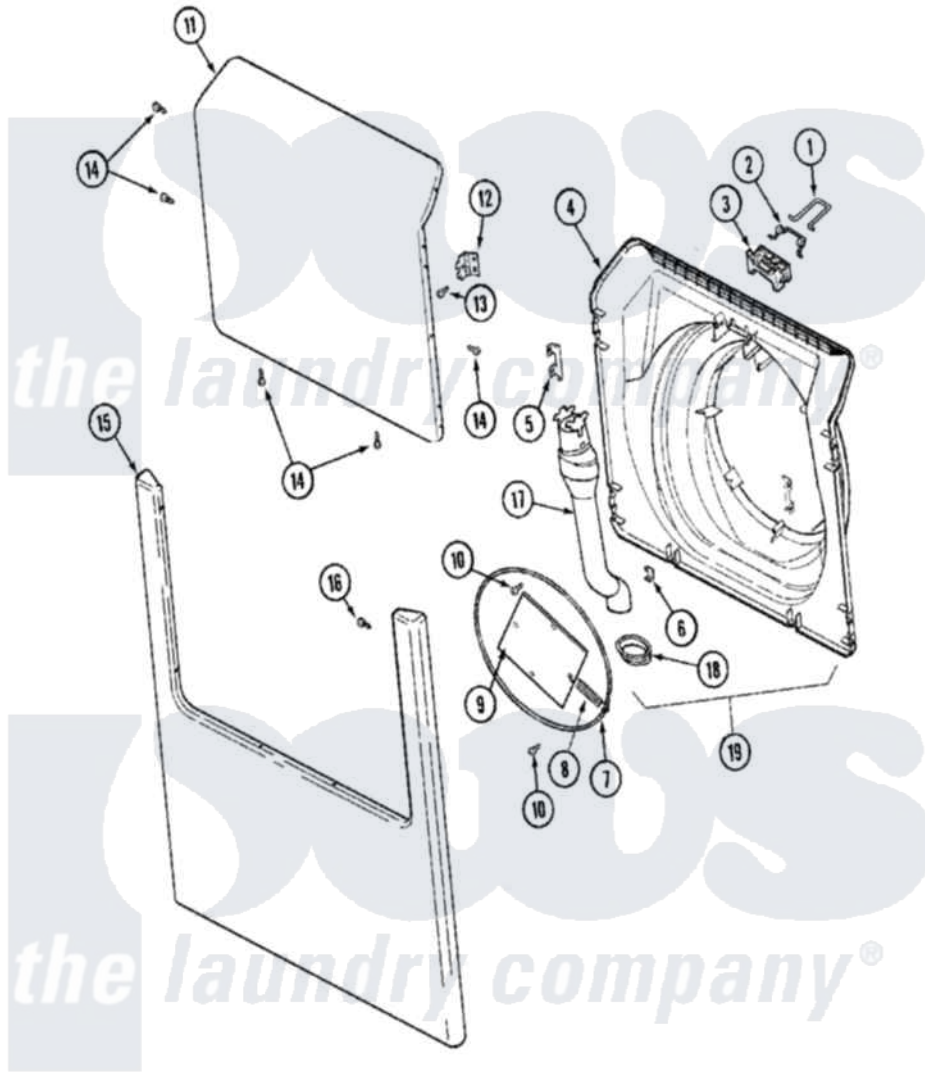

# Maytag MAH20PDA3W 04 - DOOR & FRONT PANEL

Maytag Commercial Maytag MAH20PDA3W Washer Parts Parts Diagram 04 - DOOR & FRONT PANEL  
 Click on the part number to view part

Item	Original Part Number	Replaced By	Status	Part Description
001	22002002	<a href="#">22003222</a>		Hoop, Lock
002	<a href="#">22002003</a>			Spring, Latch
003	<a href="#">22002168</a>			Support, Lock Hoop
004	22002539	<a href="#">22003083</a>		Liner, Door Assembly W/Vent
"	22003076	<a href="#">22003083</a>		Liner, Door Assembly W/Vent
"	<a href="#">22003800</a>			Inner Door/Vented
005	<a href="#">22002038</a>			Clip, Door
006	<a href="#">22002039</a>			Clip, Door
007	<a href="#">22002104</a>			Frame, Wire
"	W10124350		Not Available	NOT REQUIRED PART OR SEE NOTE
008	<a href="#">22002356</a>			Spring, Plate
"	W10124350		Not Available	NOT REQUIRED PART OR SEE NOTE
009	<a href="#">22002094</a>			Frame, Wire
"	W10124350		Not Available	NOT REQUIRED PART OR SEE NOTE

010	<a href="#">22002007</a>		Screw, Wire Frame
"	W10124350	Not Available	NOT REQUIRED PART OR SEE NOTE
011	<a href="#">22001979</a>		Door, Outer
012	<a href="#">22002798</a>		Hinge, Door
013	22002062	<a href="#">98006631</a>	Screw
014	<a href="#">22002063</a>		Screw No.8-18AB Wafer Head
015	<a href="#">22002049</a>		Clip Note: Clip, Front Panel
"	<a href="#">22002836</a>		Panel, Front
016	<a href="#">22002243</a>		Screw, Front Panel And Hinge
"	<a href="#">22002244</a>		Clip, Grounding
017	22002990	<a href="#">22003850</a>	Vent Tube Assembly
018	<a href="#">22003075</a>		Grommet, Vent Tube
019	<a href="#">22003083</a>		Liner, Door Assembly W/Vent