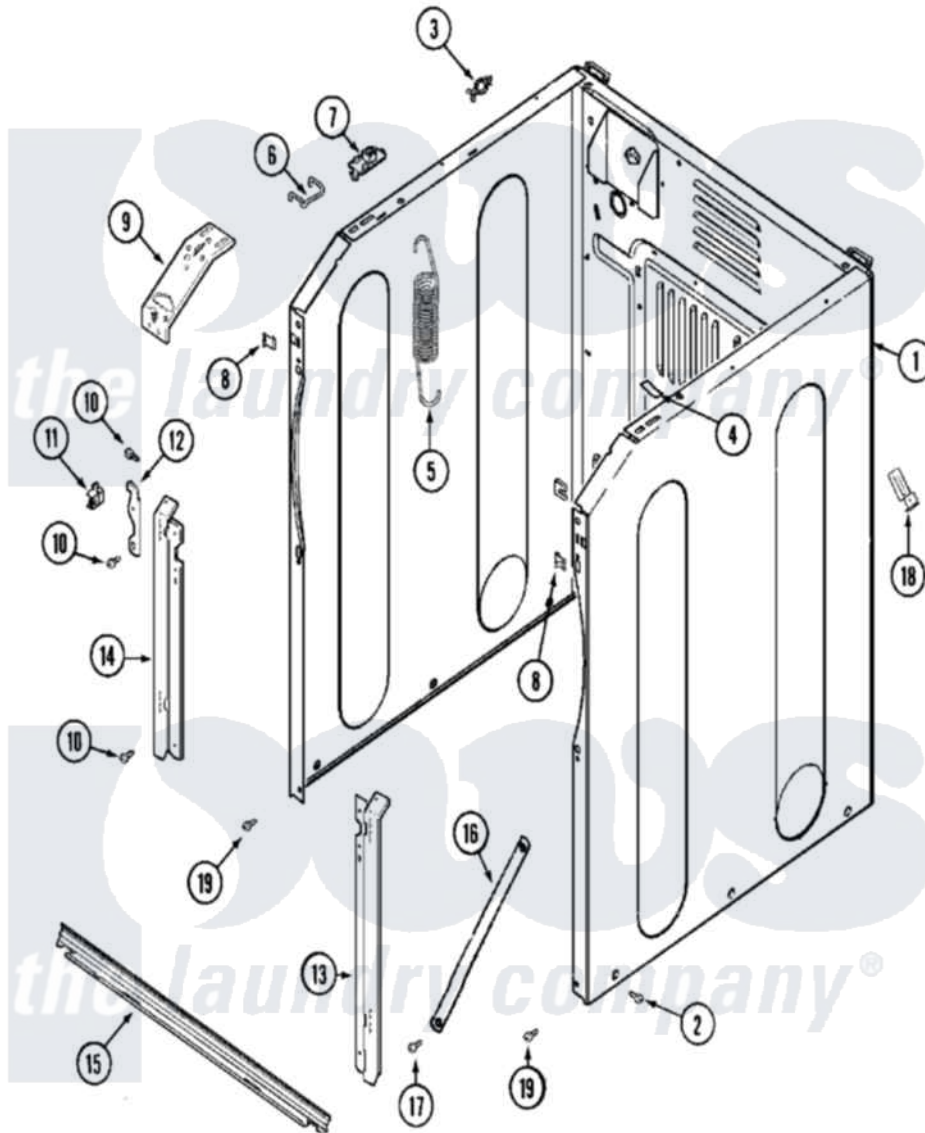

Maytag MAH20PDA3W 05 - CABINET-FRONT

Maytag [Commercial Maytag MAH20PDA3W Washer Parts](#) Parts Diagram 05 - CABINET-FRONT
 Click on the part number to view part

Item	Original Part Number	Replaced By	Status	Part Description
001	22002293	22003511		Insulation
"	22003639			Cabinet Assembly
"	NLA		Not Available	CABINET ASSY. (WHT)
002	213007			Xfor Cabinet See Cabinet, Back
"	22003409	213007		Xfor Cabinet See Cabinet, Back
003	315471	22003298		Retainer, Wire
004	33001836			Strap, Top Cover Support
005	22002100			Spring
006	22002297			Support, Spring
007	22001997			Spacer, Top Cover
008	22002049			Clip Note: Clip, Front Panel
"	22002239			Clip, Front Panel
009	22002090			Brace, Corner
"	22002292			Brace, Corner
				BRACE ASSEMBLY, TOP

"	22003637		CROSS CONTAINS ITEMS 12 & 13
010	22001995		Screw Note: Screw, Tumbler Front And Shroud
011	22002001		Support, Hinge
012	22002247	33002597	Hook, Security
013	22002034	22003224	Bracket, Shroud
014	22002035	22002985	Bracket, Shroud
015	22001993		Bridge, Shroud Support
"	22003638	22003652	Shroud Support Assembly
016	22002259	22002767	Brace, Cross
017	22001995		Screw Note: Screw, Tumbler Front And Shroud
018	22001996	3370225	Screw
"	22002178		Bracket, Air Dome Hose
019	22001995		Screw Note: Screw, Tumbler Front And Shroud