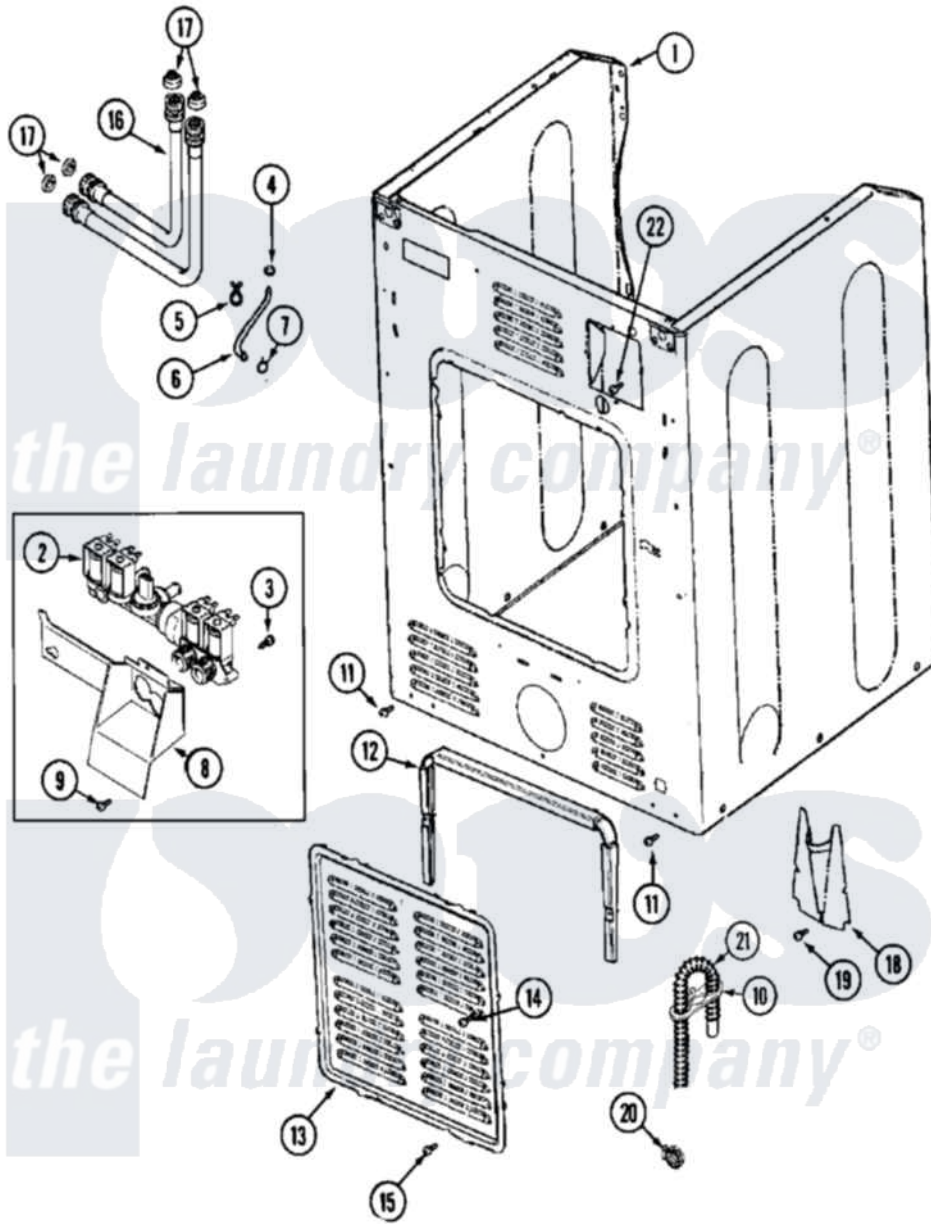

Maytag MAH20PDA3W 06 - CABINET-REAR

Maytag Commercial Maytag MAH20PDA3W Washer Parts Parts Diagram 06 - CABINET-REAR
 Click on the part number to view part

Item	Original Part Number	Replaced By	Status	Part Description
001	22001995			Screw Note: Screw, Tumbler Front And Shroud
"	22002444			LABEL, ENERGY
"	22002445		Not Available	LABEL, SAFETY
"	22003367	22004095		Hinge, Plastic
"	NLA		Not Available	CABINET ASSY. (WHT)
002	205161	489503		Clamp
"	22002944			Valve, Water
003	22002436			Screw, Water Valve Bracket
004	22002054	285655		Clamp, Hose
005	22002027	74007164		Lock- Purs
006	22002179	8539404		Tie-Wire
"	22002296			Hose, Injector
007	216169	596669		Clamp, Manifold
008	33002212			Bracket, Water Valve
009	22001996	3370225		Screw
010	22002892			Retainer, Drain Hose

011	22001995		Screw Note: Screw, Tumbler Front And Shroud
012	22002022		Spacer, Access Panel
013	22002092		Panel, Access
014	22002295	67006908	Screw, Ice Rack
015	22001996	3370225	Screw
016	208100	76313	Hosefill
"	22002229	22002960	Strainer, Washer Inlet
017	Y013783		Washer, Inlet Hose
018	22002704		Cover, Drain Hose
019	22001995		Screw Note: Screw, Tumbler Front And Shroud
020	22001984	285655	Clamp, Hose
021	12001659	12001807	Drain Hose Kit
"	22002891	12001807	Drain Hose Kit
"	22002893	8539404	Tie-Wire
"	22002932		Clip, Drain Hose
022	NLA	Not Available	SCREW, GROUND LUG
023	NLA	Not Available	WASHER, GROUND LUG