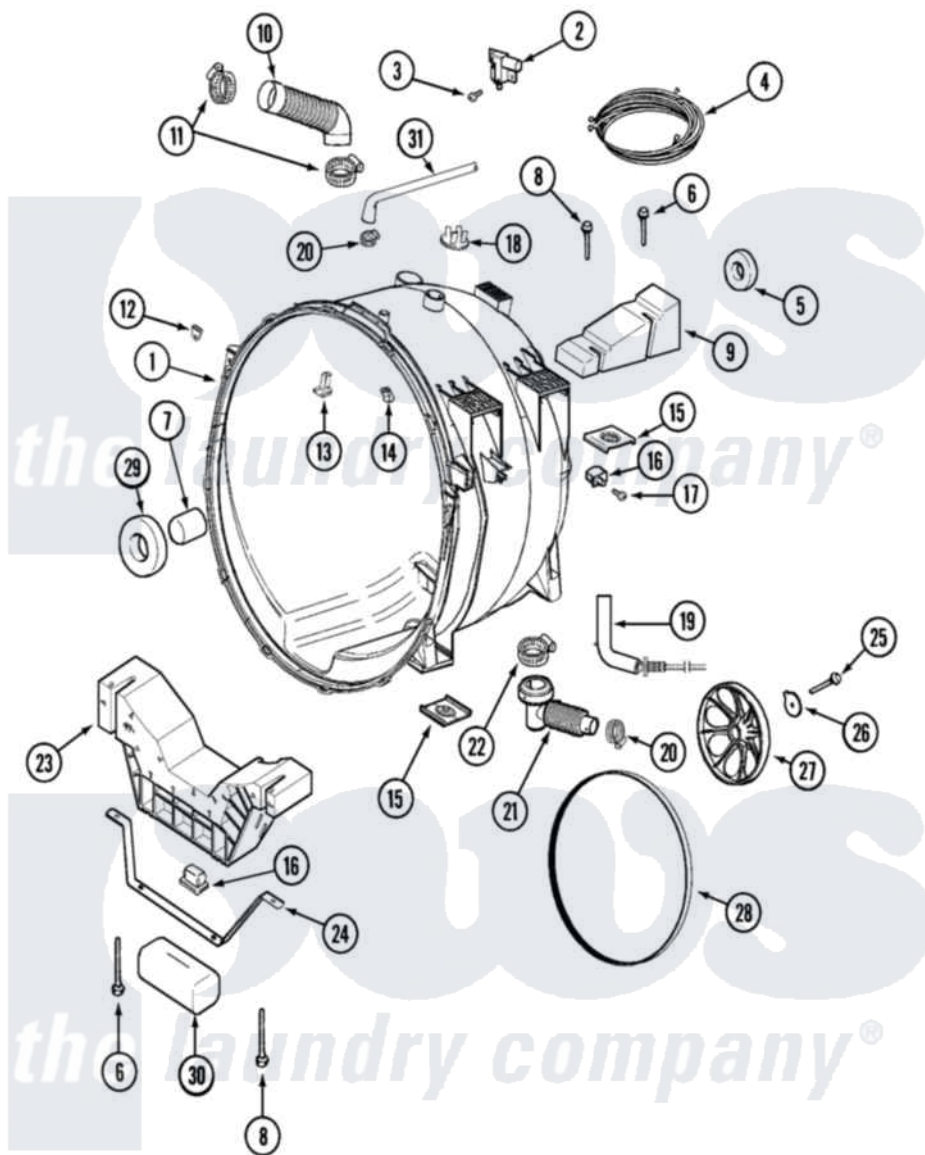

Maytag MAH20PDA3W 07 - OUTER TUB

Maytag [Commercial Maytag MAH20PDA3W Washer Parts](#) Parts Diagram 07 - OUTER TUB
 Click on the part number to view part

Item	Original Part Number	Replaced By	Status	Part Description
001	22002907	22004465		Outer Tub Assembly, As Pack
002	22002045	22003302		Switch, Internal Unbalance
003	912615	33002917		Screw, No.10-16
004	22002789			Harness, Unbalance Switch
"	22003066	12001636		Front Weight
005	Y200720	22003441		Bearing, Rear
006	22003615			Bolt, Double Sems 5-3/8
007	22002935			Spacer, Bearing
008	22003616			Bolt, Double Sems 3-3/8
009	22002102			Weight, Counter Balance
010	22002083			Hose, Injector
011	22002052	616099		Clamp
012	22002103			Clip, U
013	22002959	22004310		Water Deflector
014	22002006			Clip, Unbalance Switch Harness
"	22002061	910187		Screw

015	22002065		Nut, Counter Balance
016	22002044		Switch, Tub Displacement
"	33002215		Bracket, Unbalance Switch
017	22002061	910187	Screw
018	202515	596669	Clamp, Manifold
019	22002010		Hose, Pressure Switch
020	22001984	285655	Clamp, Hose
021	22002081	22003262	Hose, Tub To Pump Outlet
022	22002053	696392	Hose Clamp
023	22002579		Not Available WEIGHT ASSEMBLY (FRT)
024	22002008		Strap
025	22002057	22003937	Screw, Retaining Bolt
026	22002055	22003936	Washer
027	22001998	22002315	Pulley, Spinner
028	12001435	12001788	Kit, Belt And Isolator--W
029	22002934		Bearing, Front
030	22002011		Not Available CUSHION