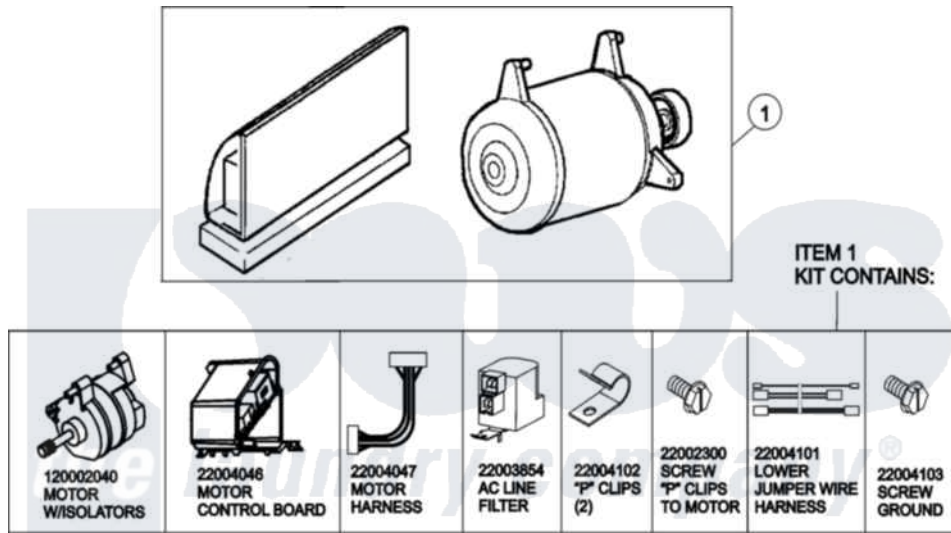

Maytag MAH20PDA3W 11 - MOTOR & MOTOR CONTROL

(SEE TEXT FOR ITEMS 2, 3, 4 AND 8)

Maytag Commercial Maytag MAH20PDA3W Washer Parts Parts Diagram 11 - MOTOR & MOTOR CONTROL
 Click on the part number to view part

Item	Original Part Number	Replaced By	Status	Part Description
001	12002039			Neptune Motor Conversion Kit
002	22004046			Control Assembly, Motor
003	22003856			Motor, Variable Speed
004	22004047	22004212		Motor Harness
005	33002190			SCrew, C BraCe, BraCket, Cabinet
006	22004102			P Clips
007	22002300	9740848		Screw, Mixing Valve Mounting
008	22003854	22003858		EMI Suppression Filter, 16a
009	22004101			Repair Jumper Harness
010	22003329			Isolator, Motor
011	22003686			Bolt, Motor
012	22002320			Washer, Belt Tension Bolt
013	22004103			Screw