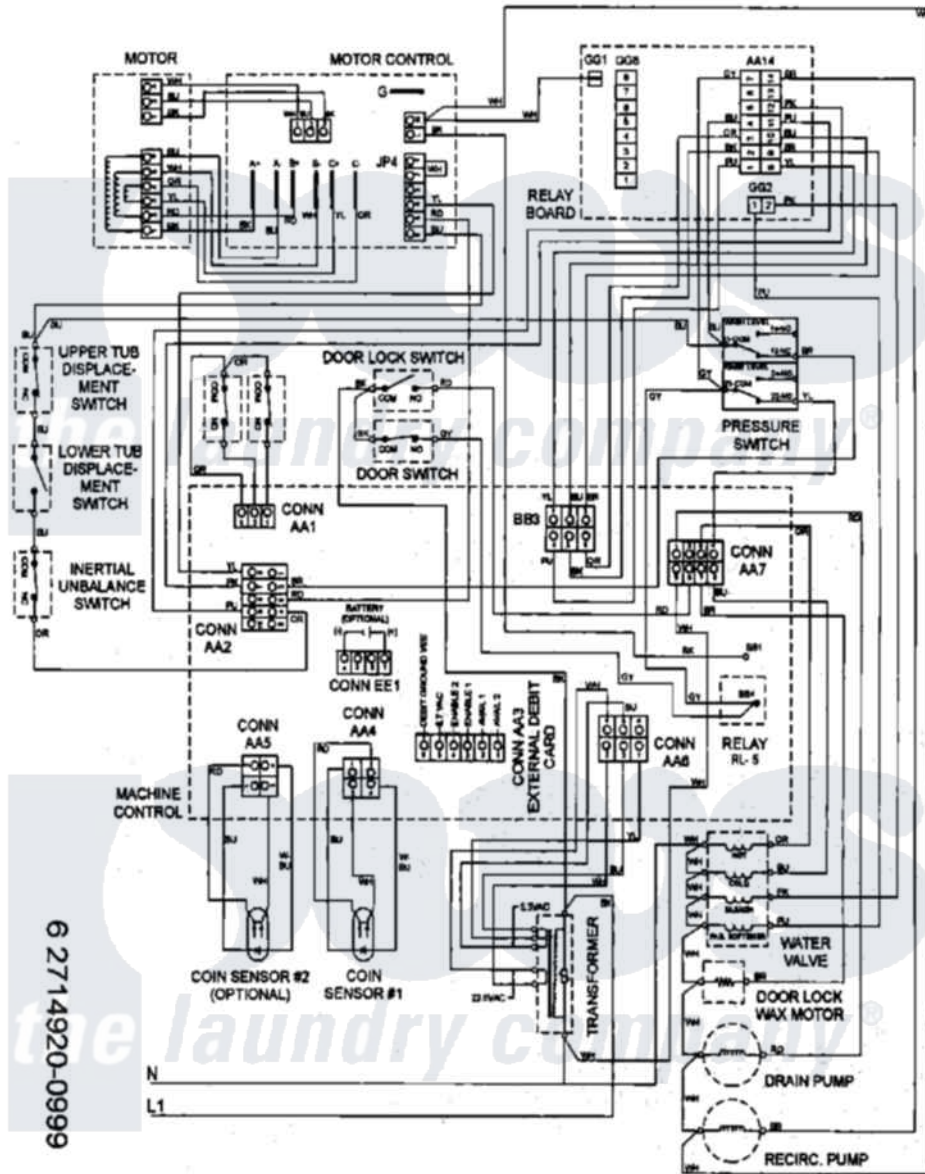

Maytag MAH20PDAWQ 11 - WIRING INFORMATION

Maytag [Commercial Maytag MAH20PDAWQ Washer Parts](#) Parts Diagram 11 - WIRING INFORMATION
 Click on the part number to view part

Item	Original Part Number	Replaced By	Status	Part Description
001	NLA		Not Available	WIRING INFORMATION