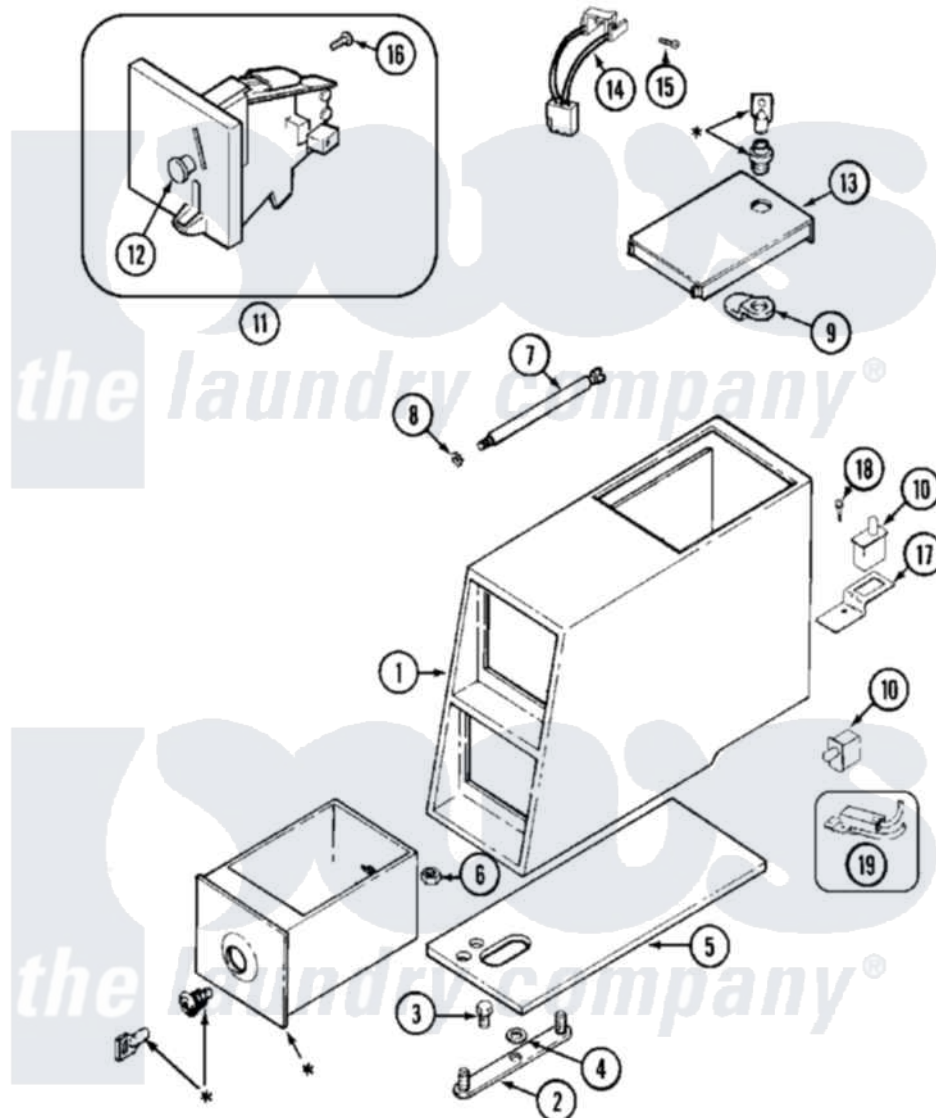

Maytag MAH20PDAWW 02 - CONTROL CENTER (PD)

* CONTACT YOUR COMMERCIAL LAUNDRY DISTRIBUTOR

Maytag [Commercial Maytag MAH20PDAWW Washer Parts](#) Parts Diagram 02 - CONTROL CENTER (PD)
 Click on the part number to view part

Item	Original Part Number	Replaced By	Status	Part Description
001	22002480			Vault, Coin PD Coin Drop Supplied By Dist.
"	33002428	22002480		Vault, Coin PD Coin Drop Supplied By Dist.
002	22001810		Not Available	STRAP, MOUNTING
003	22001996	3370225		Screw
004	910309			Washer, Mounting Strap
005	22002072			Gasket, Control Center
"	22002618			Gasket, Control Center
006	Y052740	62739		Nut, Lock
007	213035			Bolt, Locking
008	910181			Lockwasher, Terminal Block
009	NLA		Not Available	CAM, LOCKING
010	33001250			Switch, Vault And Service Door
"	912012	3400409		Screw
011	22001873	22004112		Coin Drop Greenwald Us.25

"	22001875		Coin Drop Assembly-Dual
"	22002144		Single Faceplate
"	22002535	W10133245	Dual Coin Drop Assembly
"	22003815		Dual Faceplate
012	216200		Face Plate Return Button
013	22001910	22003679	Timer Access Door Assembly
"	22002886	22003692	Timer Access Door Assembly
014	22001965		Optic Switch Assembly
015	314665		Screw, Switch Assembly
016	216068		Screw, Coin Drop
017	22001404		Bracket, Service Switch
018	22001069		Screw, Vault To Control Cover
019	22001966		Harness, Sensor Switch